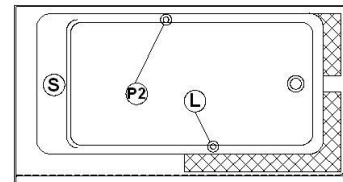

**Loft 6031 R-SFR - Right hand drain, 2 Skirts (Front and Right)**

Series : **Authentik Signature**

Nominal dimensions: **60" x 31" x 22" [152.4 cm x 78.7 cm x 55.9 cm]**

Seats : **1**

Product code: **LO6031R-SFR**

**Remarks**

All measures have a precision of ± 1/4" (0,63cm)  
 If a measure is present on one side only, part is symmetrical  
 \*internal dimensions taken at 4" (10cm) from bath bottom  
 \*capacity is measured by filling the bath to 1-1/2" under the overflow

When ordered with a linear overflow (BDW), the installation panel option is mandatory.

Additional(s) note(s)

Integrated acrylic tile flanges.

**Legend**

- S** Blower
- L** Chromotherapy light
- P2** Grab bar
- C** Keypad
-  Recommended faucets drilling location\*

Deck cut-out line - - - - -

\*It is possible to install the faucets elsewhere on the product. The installer must verify that there are no piping or wires before drilling.

**IMPORTANT NOTE:** Specifications, dimensions and models are subject to change.