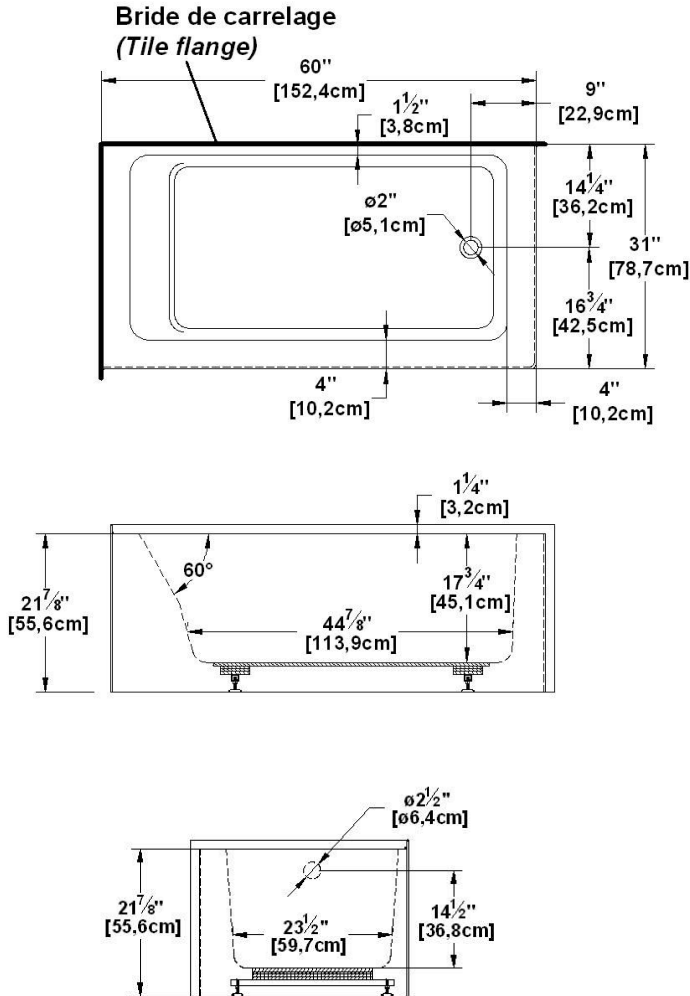

**Loft 6031 R-SFR - Right hand drain, 2 Skirts (Front and Right)**

Series : **Authentik Signature**

Nominal dimensions: **60" x 31" x 22" [152.4 cm x 78.7 cm x 55.9 cm]**

Seats : **1**

Product code: **LO6031R-SFR**

Draft revision : **2017032014000**

Lumbar support : yes

Arm rests : no

Low-profile available : no

**Draft and specs**

**Specifications**

Capacity: **42 IMP Gal. / 54.7 US Gal. / 190.9 liters**  
 AeroMassage™: **40 Easy Clean™ air jets**  
 Super AeroMassage™: **AeroMassage™ + 12 Easy Clean™ air jets**  
 Comfort Air™: **40 Easy Clean™ air jets**  
 Characteristics: **2 integrated skirts**

**Remarks**

All measures have a precision of ± 1/4" (0,63cm)  
 If a measure is present on one side only, part is symmetrical  
 \*internal dimensions taken at 4" (10cm) from bath bottom  
 \*capacity is measured by filling the bath to 1-1/2" under the overflow

Deck cut-out line - - - - -

\*It is possible to install the faucets elsewhere on the product. The installer must verify that there are no piping or wires before drilling.

**IMPORTANT NOTE:** Specifications, dimensions and models are subject to change.