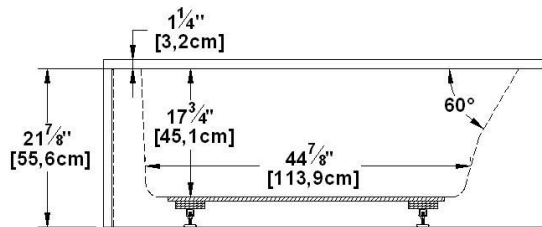

**Loft 6031 L-SFL - Left hand drain, 2 Skirts (Front and Left)**

Series : **Authentik Signature**

Nominal dimensions: **60" x 31" x 22" [152.4 cm x 78.7 cm x 55.9 cm]**

Seats : **1**

Product code: **LO6031L-SFL**

Draft revision : **2023122112310**

Lumbar support : yes

Arm rests : no

Low-profile available : no

**Draft and specs**

**Specifications**

Capacity: **42 IMP Gal. / 54.7 US Gal. / 190.9 liters**  
 AeroMassage™: **40 Easy Clean™ air jets**  
 Super AeroMassage™: **AeroMassage™ + 12 Easy Clean™ air jets**  
 Comfort Air™: **40 Easy Clean™ air jets**  
 Characteristics: **2 integrated skirts**

**Remarks**

All measures have a precision of ± 1/4" (0,63cm)  
 If a measure is present on one side only, part is symmetrical  
 \*internal dimensions taken at 4" (10cm) from bath bottom  
 \*capacity is measured by filling the bath to 1-1/2" under the overflow