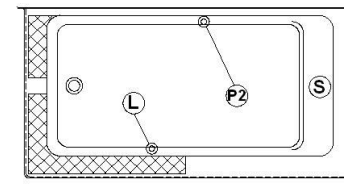

**Loft 6031 L-SFL - Left hand drain, 2 Skirts (Front and Left)**

Series : **Authentik Signature**

Nominal dimensions: **60" x 31" x 22" [152.4 cm x 78.7 cm x 55.9 cm]**

Seats : **1**

Product code: **LO6031L-SFL**

Draft revision : **2023122112310**

Lumbar support : yes

Arm rests : no

Low-profile available : no

**Draft and specs**

**Specifications**

Capacity: **42 IMP Gal. / 54.7 US Gal. / 190.9 liters**  
 AeroMassage™: **40 Easy Clean™ air jets**  
 Super AeroMassage™: **AeroMassage™ + 12 Easy Clean™ air jets**  
 Comfort Air™: **40 Easy Clean™ air jets**  
 Characteristics: **2 integrated skirts**

**Remarks**

All measures have a precision of ± 1/4" (0,63cm)  
 If a measure is present on one side only, part is symmetrical  
 \*internal dimensions taken at 4" (10cm) from bath bottom  
 \*capacity is measured by filling the bath to 1-1/2" under the overflow

When ordered with a linear overflow (BDW), the installation panel option is mandatory.

Additional(s) note(s)

Integrated acrylic tile flanges.

**Legend**

- S** Blower
- L** Chromotherapy light
- P2** Grab bar
- C** Keypad
- Recommended faucets drilling location\*
- Deck cut-out line