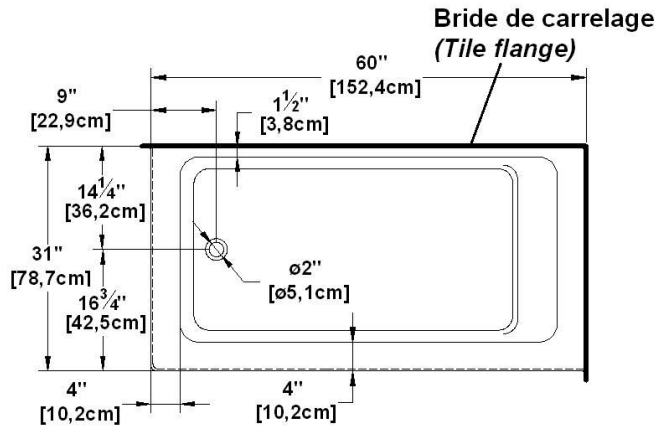

**Loft 6031 L-SFL - Left hand drain, 2 Skirts (Front and Left)**

Series : **Authentik Signature**

Nominal dimensions: **60" x 31" x 22" [152.4 cm x 78.7 cm x 55.9 cm]**

Seats : **1**

Product code: **LO6031L-SFL**

Draft revision : **2023122112310**

Lumbar support : yes

Arm rests : no

Low-profile available : no

**Draft and specs**

**Specifications**

Capacity: **42 IMP Gal. / 54.7 US Gal. / 190.9 liters**  
 AeroMassage™: **40 Easy Clean™ air jets**  
 Super AeroMassage™: **AeroMassage™ + 12 Easy Clean™ air jets**  
 Comfort Air™: **40 Easy Clean™ air jets**  
 Characteristics: **2 integrated skirts**

**Remarks**

All measures have a precision of ± 1/4" (0,63cm)  
 If a measure is present on one side only, part is symmetrical  
 \*internal dimensions taken at 4" (10cm) from bath bottom  
 \*capacity is measured by filling the bath to 1-1/2" under the overflow