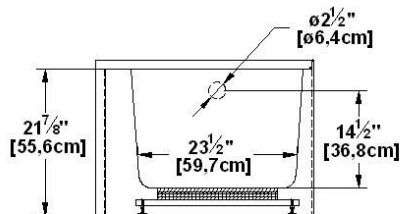

**Loft 6031 L-SFL - Left hand drain, 2 Skirts (Front and Left)**

Series : **Authentik Signature**

Nominal dimensions: **60" x 31" x 22" [152.4 cm x 78.7 cm x 55.9 cm]**

Seats : **1**

Product code: **LO6031L-SFL**

Draft revision : **2023122112310**

Lumbar support : yes

Arm rests : no

Low-profile available : no

**Draft and specs**

**Specifications**

Capacity: **42 IMP Gal. / 54.7 US Gal. / 190.9 liters**  
 AeroMassage™: **40 Easy Clean™ air jets**  
 Super AeroMassage™: **AeroMassage™ + 12 Easy Clean™ air jets**  
 Comfort Air™: **40 Easy Clean™ air jets**  
 Characteristics: **2 integrated skirts**

**Remarks**

All measures have a precision of ± 1/4" (0,63cm)  
 If a measure is present on one side only, part is symmetrical  
 \*internal dimensions taken at 4" (10cm) from bath bottom  
 \*capacity is measured by filling the bath to 1-1/2" under the overflow