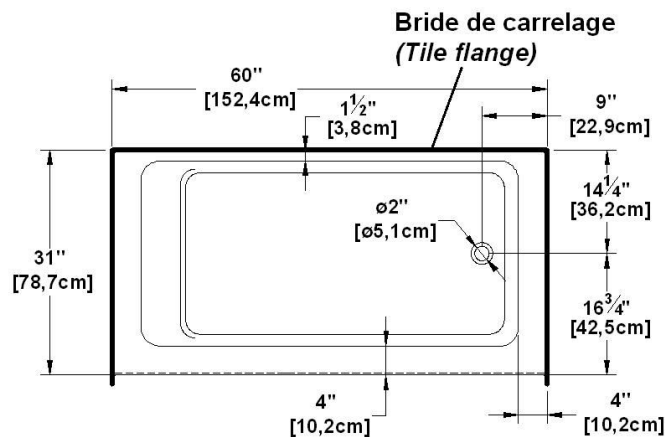

Loft 6031 R-SF - Right hand drain, 1 Skirt (Front)

Series : **Alcove**

Nominal dimensions: **60" x 31" x 22" [152.4 cm x 78.7 cm x 55.9 cm]**

Seats : **1**

Product code: **LO6031R-SF**

Draft revision : **2017032014000**

Lumbar support : yes

Arm rests : no

Low-profile available : no

Draft and specs

Specifications
Capacity: 42 IMP Gal. / 54.7 US Gal. / 190.9 liters
AeroMassage™: 40 Easy Clean™ air jets
Super AeroMassage™: AeroMassage™ + 12 Easy Clean™ air jets
Comfort Air™: 40 Easy Clean™ air jets
Characteristics: 1 integrated skirt

Remarks
All measures have a precision of ± 1/4" (0,63cm)
If a measure is present on one side only, part is symmetrical
*internal dimensions taken at 4" (10cm) from bath bottom
*capacity is measured by filling the bath to 1-1/2" under the overflow