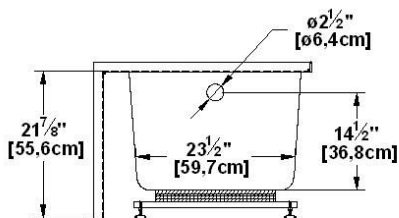

Loft 6031 R-SF - Right hand drain, 1 Skirt (Front)

Series : **Alcove**

Nominal dimensions: **60" x 31" x 22" [152.4 cm x 78.7 cm x 55.9 cm]**

Seats : **1**

Product code: **LO6031R-SF**

Draft revision : **2017032014000**

Lumbar support : yes

Arm rests : no

Low-profile available : no

Draft and specs

Specifications
Capacity: 42 IMP Gal. / 54.7 US Gal. / 190.9 liters
AeroMassage™: 40 Easy Clean™ air jets
Super AeroMassage™: AeroMassage™ + 12 Easy Clean™ air jets
Comfort Air™: 40 Easy Clean™ air jets
Characteristics: 1 integrated skirt

Remarks
All measures have a precision of ± 1/4" (0,63cm)
If a measure is present on one side only, part is symmetrical
*internal dimensions taken at 4" (10cm) from bath bottom
*capacity is measured by filling the bath to 1-1/2" under the overflow