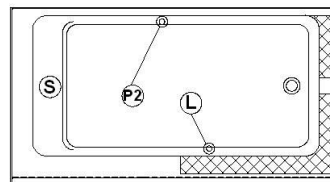

Loft 6031 R-SF - Right hand drain, 1 Skirt (Front)

Series : **Alcove**

Nominal dimensions: **60" x 31" x 22" [152.4 cm x 78.7 cm x 55.9 cm]**

Seats : **1**

Product code: **LO6031R-SF**

Draft revision : **2017032014000**

Lumbar support : yes

Arm rests : no

Low-profile available : no

Draft and specs

Specifications
Capacity: 42 IMP Gal. / 54.7 US Gal. / 190.9 liters
AeroMassage™: 40 Easy Clean™ air jets
Super AeroMassage™: AeroMassage™ + 12 Easy Clean™ air jets
Comfort Air™: 40 Easy Clean™ air jets
Characteristics: 1 integrated skirt

Remarks
All measures have a precision of ± 1/4" (0,63cm)
If a measure is present on one side only, part is symmetrical
*internal dimensions taken at 4" (10cm) from bath bottom
*capacity is measured by filling the bath to 1-1/2" under the overflow