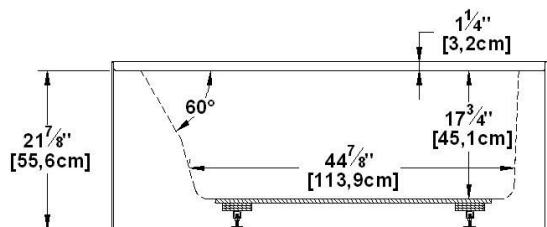

Loft 6031 R-SF - Right hand drain, 1 Skirt (Front)

Series : **Alcove**

Nominal dimensions: **60" x 31" x 22" [152.4 cm x 78.7 cm x 55.9 cm]**

Seats : **1**

Product code: **LO6031R-SF**

Draft revision : **2017032014000**

Lumbar support : yes

Arm rests : no

Low-profile available : no

Draft and specs

Specifications
Capacity: 42 IMP Gal. / 54.7 US Gal. / 190.9 liters
AeroMassage™: 40 Easy Clean™ air jets
Super AeroMassage™: AeroMassage™ + 12 Easy Clean™ air jets
Comfort Air™: 40 Easy Clean™ air jets
Characteristics: 1 integrated skirt

Remarks
All measures have a precision of ± 1/4" (0,63cm)
If a measure is present on one side only, part is symmetrical
*internal dimensions taken at 4" (10cm) from bath bottom
*capacity is measured by filling the bath to 1-1/2" under the overflow