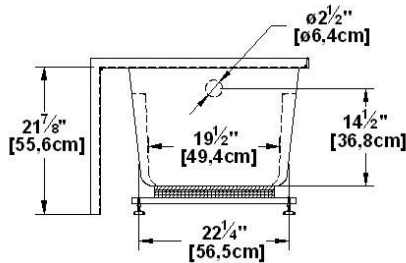

Suite 6631 L-SF - Left hand drain, 1 Skirt (Front)

Series : **Alcove**

Nominal dimensions: **66" x 31" x 22" [167.6 cm x 78.7 cm x 55.9 cm]**

Seats : **1**

Product code: **SU6631L-SF**

Draft revision : **2024110413014**

Lumbar support : yes   Arm rests : yes   Undermount : no   Low-profile available : no

Draft and specs

Additional(s) note(s)

Integrated acrylic tile flanges. If system, delivered with keypad not installed. Only one handle can be factory installed.

Specifications
Capacity: 44 IMP Gal. / 57.3 US Gal. / 200 liters
AeroMassage™: 40 Easy Clean™ air jets
Super AeroMassage™: AeroMassage™ + 12 Easy Clean™ air jets
Characteristics: 1 integrated skirt

Remarks
All measures have a precision of ± 1/4" (0,63cm)
If a measure is present on one side only, part is symmetrical
*internal dimensions taken at 4" (10cm) from bath bottom
*capacity is measured by filling the bath to 1-1/2" under the overflow

Available models
Soaker ☒
AeroMassage™ ☒
Super AeroMassage™ ☒

Available recommended options
Front skirt: Integrated
Recommended drain: WOCO14 (chrome finish)
Tile flanges: Included on sides without skirt
Floating remote control: Available
Linear overflow: BDW114 (chrome finish)

Legend	
Blower	Chromotherapy light
Grab bar	Keypad
Recommended faucets drilling location*	Deck cut-out line - - - - -

*It is possible to install the faucets elsewhere on the product. The installer must verify that there are no piping or wires before drilling.

IMPORTANT NOTE: Specifications, dimensions and models are subject to change.

Visit our website <http://www.oceania-attitude.com> to access up-to-date dimensions and information. In all cases, information on the website is the most up-to-date.

Head office

591, avenue des Entreprises
Theftord Mines, Quebec
CANADA G6H 4B2

Contact numbers

Phone : 1-877-332-4224
Fax : 1-866-460-4334

Internet

Web : <http://www.oceania-attitude.com>
Email : info@bainsoceania.com