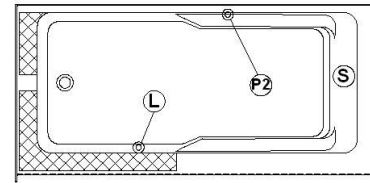

Suite 6631 L-SF - Left hand drain, 1 Skirt (Front)

Series : **Alcove**

Nominal dimensions: **66" x 31" x 22" [167.6 cm x 78.7 cm x 55.9 cm]**

Seats : **1**

Product code: **SU6631L-SF**

Draft revision : **2024110413014**

Lumbar support : yes Arm rests : yes Undermount : no Low-profile available : no

Draft and specs

Additional(s) note(s)

Integrated acrylic tile flanges. If system, delivered with keypad not installed. Only one handle can be factory installed.

Specifications
Capacity: 44 IMP Gal. / 57.3 US Gal. / 200 liters
AeroMassage™: 40 Easy Clean™ air jets
Super AeroMassage™: AeroMassage™ + 12 Easy Clean™ air jets
Characteristics: 1 integrated skirt

Remarks
All measures have a precision of ± 1/4" (0,63cm)
If a measure is present on one side only, part is symmetrical
*internal dimensions taken at 4" (10cm) from bath bottom
*capacity is measured by filling the bath to 1-1/2" under the overflow