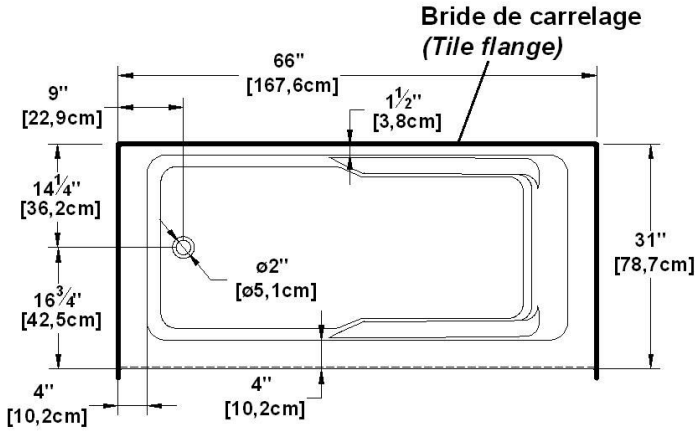

Suite 6631 L-SF - Left hand drain, 1 Skirt (Front)

Series : **Alcove**

Nominal dimensions: **66" x 31" x 22" [167.6 cm x 78.7 cm x 55.9 cm]**

Seats : **1**

Product code: **SU6631L-SF**

Draft revision : **2024110413014**

Lumbar support : yes Arm rests : yes Undermount : no Low-profile available : no

Draft and specs

Additional(s) note(s)

Integrated acrylic tile flanges. If system, delivered with keypad not installed. Only one handle can be factory installed.

Specifications
Capacity: 44 IMP Gal. / 57.3 US Gal. / 200 liters
AeroMassage™: 40 Easy Clean™ air jets
Super AeroMassage™: AeroMassage™ + 12 Easy Clean™ air jets
Characteristics: 1 integrated skirt

Remarks
All measures have a precision of ± 1/4" (0,63cm)
If a measure is present on one side only, part is symmetrical
*internal dimensions taken at 4" (10cm) from bath bottom
*capacity is measured by filling the bath to 1-1/2" under the overflow