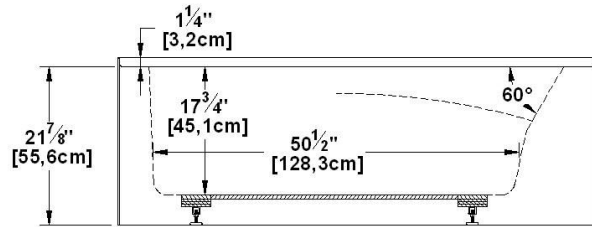

Suite 6631 L-SF - Left hand drain, 1 Skirt (Front)

Series : **Alcove**

Nominal dimensions: **66" x 31" x 22" [167.6 cm x 78.7 cm x 55.9 cm]**

Seats : **1**

Product code: **SU6631L-SF**

Draft revision : **2024110413014**

Lumbar support : yes   Arm rests : yes   Undermount : no   Low-profile available : no

Draft and specs

Additional(s) note(s)

Integrated acrylic tile flanges. If system, delivered with keypad not installed. Only one handle can be factory installed.

Specifications
Capacity: 44 IMP Gal. / 57.3 US Gal. / 200 liters
AeroMassage™: 40 Easy Clean™ air jets
Super AeroMassage™: AeroMassage™ + 12 Easy Clean™ air jets
Characteristics: 1 integrated skirt

Remarks
All measures have a precision of ± 1/4" (0,63cm)
If a measure is present on one side only, part is symmetrical
*internal dimensions taken at 4" (10cm) from bath bottom
*capacity is measured by filling the bath to 1-1/2" under the overflow

Available models
Soaker ☒
AeroMassage™ ☒
Super AeroMassage™ ☒

Available recommended options
Front skirt: Integrated
Recommended drain: WOCO14 (chrome finish)
Tile flanges: Included on sides without skirt
Floating remote control: Available
Linear overflow: BDW114 (chrome finish)

Legend	
Blower	Chromotherapy light
Grab bar	Keypad
Recommended faucets drilling location*	Deck cut-out line - - - - -

*It is possible to install the faucets elsewhere on the product. The installer must verify that there are no piping or wires before drilling.

IMPORTANT NOTE: Specifications, dimensions and models are subject to change.

Visit our website <http://www.oceania-attitude.com> to access up-to-date dimensions and information. In all cases, information on the website is the most up-to-date.

Head office

591, avenue des Entreprises
Theftord Mines, Quebec
CANADA G6H 4B2

Contact numbers

Phone : 1-877-332-4224
Fax : 1-866-460-4334

Internet

Web : <http://www.oceania-attitude.com>
Email : info@bainsoceania.com