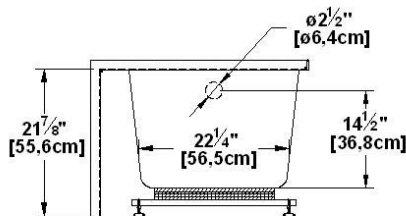

Loft 6631 L-SF - Left hand drain, 1 Skirt (Front)

Series : **Alcove**

Nominal dimensions: **66" x 31" x 22" [167.6 cm x 78.7 cm x 55.9 cm]**

Seats : **1**

Product code: **LO6631L-SF**

Draft revision : **2023122016224**

Lumbar support : yes

Arm rests : no

Low-profile available : no

Draft and specs

Specifications
Capacity: 46 IMP Gal. / 59.9 US Gal. / 209.1 liters
AeroMassage™: 40 Easy Clean™ air jets
Super AeroMassage™: AeroMassage™ + 12 Easy Clean™ air jets
Comfort Air™: 40 Easy Clean™ air jets
Characteristics: 1 integrated skirt

Remarks
All measures have a precision of ± 1/4" (0,63cm)
If a measure is present on one side only, part is symmetrical
*internal dimensions taken at 4" (10cm) from bath bottom
*capacity is measured by filling the bath to 1-1/2" under the overflow