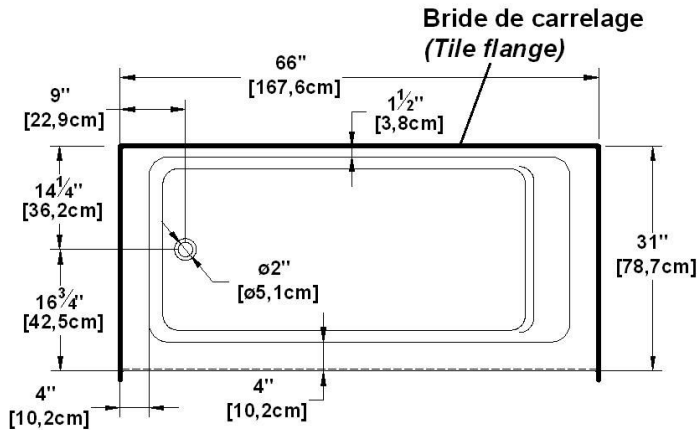

Loft 6631 L-SF - Left hand drain, 1 Skirt (Front)

Series : **Alcove**

Nominal dimensions: **66" x 31" x 22" [167.6 cm x 78.7 cm x 55.9 cm]**

Seats : **1**

Product code: **LO6631L-SF**

Draft revision : **2023122016224**

Lumbar support : yes

Arm rests : no

Low-profile available : no

Draft and specs

Specifications
Capacity: 46 IMP Gal. / 59.9 US Gal. / 209.1 liters
AeroMassage™: 40 Easy Clean™ air jets
Super AeroMassage™: AeroMassage™ + 12 Easy Clean™ air jets
Comfort Air™: 40 Easy Clean™ air jets
Characteristics: 1 integrated skirt

Remarks
All measures have a precision of ± 1/4" (0,63cm)
If a measure is present on one side only, part is symmetrical
*internal dimensions taken at 4" (10cm) from bath bottom
*capacity is measured by filling the bath to 1-1/2" under the overflow