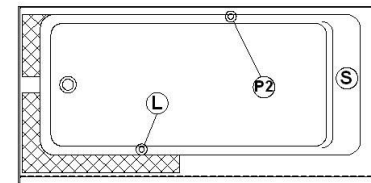

Loft 6631 L-SF - Left hand drain, 1 Skirt (Front)

Series : **Alcove**

Nominal dimensions: **66" x 31" x 22" [167.6 cm x 78.7 cm x 55.9 cm]**

Seats : **1**

Product code: **LO6631L-SF**

Draft revision : **2023122016224**

Lumbar support : yes

Arm rests : no

Low-profile available : no

Draft and specs

Specifications
Capacity: 46 IMP Gal. / 59.9 US Gal. / 209.1 liters
AeroMassage™: 40 Easy Clean™ air jets
Super AeroMassage™: AeroMassage™ + 12 Easy Clean™ air jets
Comfort Air™: 40 Easy Clean™ air jets
Characteristics: 1 integrated skirt

Remarks
All measures have a precision of ± 1/4" (0,63cm)
If a measure is present on one side only, part is symmetrical
*internal dimensions taken at 4" (10cm) from bath bottom
*capacity is measured by filling the bath to 1-1/2" under the overflow