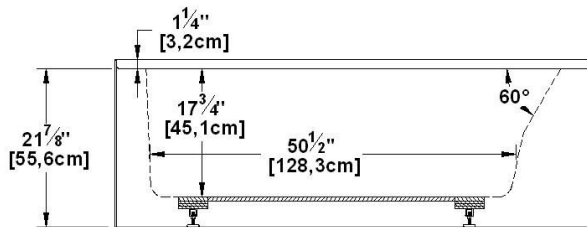

Loft 6631 L-SF - Left hand drain, 1 Skirt (Front)

Series : **Alcove**

Nominal dimensions: **66" x 31" x 22" [167.6 cm x 78.7 cm x 55.9 cm]**

Seats : **1**

Product code: **LO6631L-SF**

Draft revision : **2023122016224**

Lumbar support : yes

Arm rests : no

Low-profile available : no

Draft and specs

Specifications
Capacity: 46 IMP Gal. / 59.9 US Gal. / 209.1 liters
AeroMassage™: 40 Easy Clean™ air jets
Super AeroMassage™: AeroMassage™ + 12 Easy Clean™ air jets
Comfort Air™: 40 Easy Clean™ air jets
Characteristics: 1 integrated skirt

Remarks
All measures have a precision of ± 1/4" (0,63cm)
If a measure is present on one side only, part is symmetrical
*internal dimensions taken at 4" (10cm) from bath bottom
*capacity is measured by filling the bath to 1-1/2" under the overflow