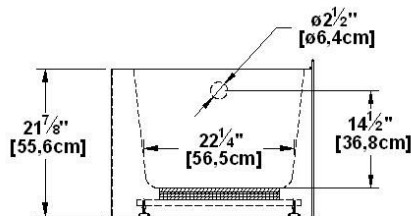

Loft 6631 L-SFLR - Left hand drain, 3 Skirts (Front, Left and Right)

Series : **Authentik Signature**

Nominal dimensions: **66" x 31" x 22" [167.6 cm x 78.7 cm x 55.9 cm]**

Seats : **1**

Product code: **LO6631L-SFLR**

Draft revision : **2024110408230**

Lumbar support : yes

Arm rests : no

Undermount : no

Low-profile available : no

Draft and specs

Specifications
Capacity: 46 IMP Gal. / 59.9 US Gal. / 209.1 liters
AeroMassage™: 40 Easy Clean™ air jets
Super AeroMassage™: AeroMassage™ + 12 Easy Clean™ air jets
Characteristics: 3 integrated skirts

Remarks
All measures have a precision of ± 1/4" (0,63cm)
If a measure is present on one side only, part is symmetrical
*internal dimensions taken at 4" (10cm) from bath bottom
*capacity is measured by filling the bath to 1-1/2" under the overflow