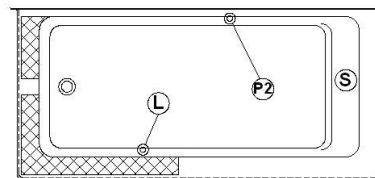

Loft 6631 L-SFLR - Left hand drain, 3 Skirts (Front, Left and Right)

Series : **Authentik Signature**

Nominal dimensions: **66" x 31" x 22" [167.6 cm x 78.7 cm x 55.9 cm]**

Seats : **1**

Product code: **LO6631L-SFLR**

Draft revision : **2023122115215**

Lumbar support : yes

Arm rests : no

Low-profile available : no

Draft and specs

Specifications
Capacity: 46 IMP Gal. / 59.9 US Gal. / 209.1 liters
AeroMassage™: 40 Easy Clean™ air jets
Super AeroMassage™: AeroMassage™ + 12 Easy Clean™ air jets
Comfort Air™: 40 Easy Clean™ air jets
Characteristics: 3 integrated skirts

Remarks
All measures have a precision of ± 1/4" (0,63cm)
If a measure is present on one side only, part is symmetrical
*internal dimensions taken at 4" (10cm) from bath bottom
*capacity is measured by filling the bath to 1-1/2" under the overflow