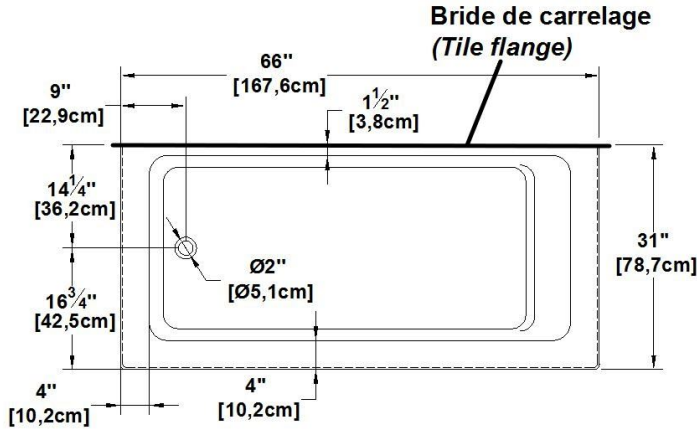

Loft 6631 L-SFLR - Left hand drain, 3 Skirts (Front, Left and Right)

Series : **Authentik Signature**

Nominal dimensions: **66" x 31" x 22" [167.6 cm x 78.7 cm x 55.9 cm]**

Seats : **1**

Product code: **LO6631L-SFLR**

Draft revision : **2024110408230**

Lumbar support : yes

Arm rests : no

Undermount : no

Low-profile available : no

Draft and specs

Specifications
Capacity: 46 IMP Gal. / 59.9 US Gal. / 209.1 liters
AeroMassage™: 40 Easy Clean™ air jets
Super AeroMassage™: AeroMassage™ + 12 Easy Clean™ air jets
Characteristics: 3 integrated skirts

Remarks
All measures have a precision of ± 1/4" (0,63cm)
If a measure is present on one side only, part is symmetrical
*internal dimensions taken at 4" (10cm) from bath bottom
*capacity is measured by filling the bath to 1-1/2" under the overflow