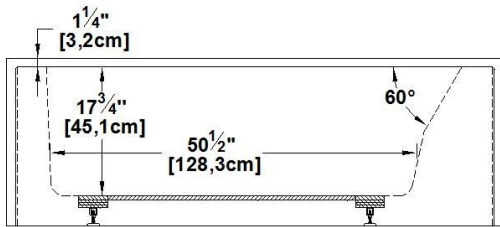

Loft 6631 L-SFLR - Left hand drain, 3 Skirts (Front, Left and Right)

Series : **Authentik Signature**

Nominal dimensions: **66" x 31" x 22" [167.6 cm x 78.7 cm x 55.9 cm]**

Seats : **1**

Product code: **LO6631L-SFLR**

Draft revision : **2024110408230**

Lumbar support : yes

Arm rests : no

Undermount : no

Low-profile available : no

Draft and specs

Specifications
Capacity: 46 IMP Gal. / 59.9 US Gal. / 209.1 liters
AeroMassage™: 40 Easy Clean™ air jets
Super AeroMassage™: AeroMassage™ + 12 Easy Clean™ air jets
Characteristics: 3 integrated skirts

Remarks
All measures have a precision of ± 1/4" (0,63cm)
If a measure is present on one side only, part is symmetrical
*internal dimensions taken at 4" (10cm) from bath bottom
*capacity is measured by filling the bath to 1-1/2" under the overflow