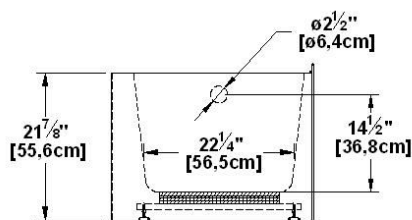

Loft 6631 L-SFLR - Left hand drain, 3 Skirts (Front, Left and Right)

Series : **Authentik Signature**

Nominal dimensions: **66" x 31" x 22" [167.6 cm x 78.7 cm x 55.9 cm]**

Seats : **1**

Product code: **LO6631L-SFLR**

Draft revision : **2023122115215**

Lumbar support : yes

Arm rests : no

Low-profile available : no

Draft and specs

Specifications
Capacity: 46 IMP Gal. / 59.9 US Gal. / 209.1 liters
AeroMassage™: 40 Easy Clean™ air jets
Super AeroMassage™: AeroMassage™ + 12 Easy Clean™ air jets
Comfort Air™: 40 Easy Clean™ air jets
Characteristics: 3 integrated skirts

Remarks
All measures have a precision of ± 1/4" (0,63cm)
If a measure is present on one side only, part is symmetrical
*internal dimensions taken at 4" (10cm) from bath bottom
*capacity is measured by filling the bath to 1-1/2" under the overflow