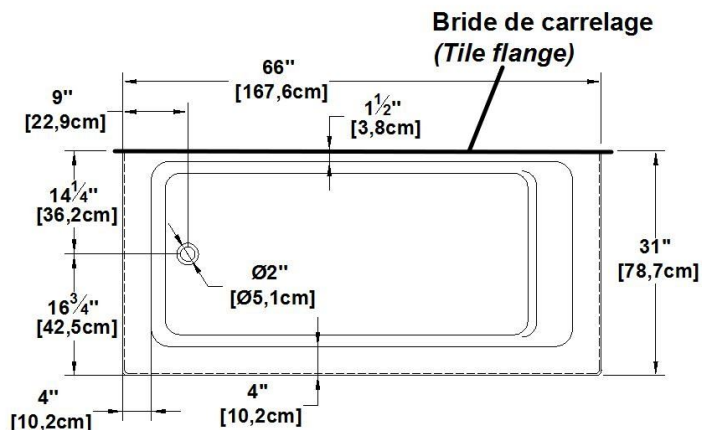

Loft 6631 L-SFLR - Left hand drain, 3 Skirts (Front, Left and Right)

Series : **Authentik Signature**

Nominal dimensions: **66" x 31" x 22" [167.6 cm x 78.7 cm x 55.9 cm]**

Seats : **1**

Product code: **LO6631L-SFLR**

Draft revision : **2023122115215**

Lumbar support : yes

Arm rests : no

Low-profile available : no

Draft and specs

Specifications
Capacity: 46 IMP Gal. / 59.9 US Gal. / 209.1 liters
AeroMassage™: 40 Easy Clean™ air jets
Super AeroMassage™: AeroMassage™ + 12 Easy Clean™ air jets
Comfort Air™: 40 Easy Clean™ air jets
Characteristics: 3 integrated skirts

Remarks
All measures have a precision of ± 1/4" (0,63cm)
If a measure is present on one side only, part is symmetrical
*internal dimensions taken at 4" (10cm) from bath bottom
*capacity is measured by filling the bath to 1-1/2" under the overflow