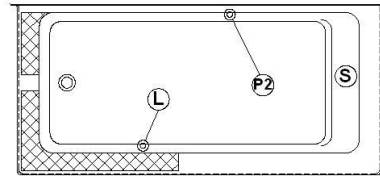

Loft 6631 L-SFLR - Left hand drain, 3 Skirts (Front, Left and Right)

Series : **Authentik Signature**

Nominal dimensions: **66" x 31" x 22" [167.6 cm x 78.7 cm x 55.9 cm]**

Seats : **1**

Product code: **LO6631L-SFLR**

Draft revision : **2024110408230**

Lumbar support : yes

Arm rests : no

Undermount : no

Low-profile available : no

Draft and specs

Specifications
Capacity: 46 IMP Gal. / 59.9 US Gal. / 209.1 liters
AeroMassage™: 40 Easy Clean™ air jets
Super AeroMassage™: AeroMassage™ + 12 Easy Clean™ air jets
Characteristics: 3 integrated skirts

Remarks
All measures have a precision of ± 1/4" (0,63cm)
If a measure is present on one side only, part is symmetrical
*internal dimensions taken at 4" (10cm) from bath bottom
*capacity is measured by filling the bath to 1-1/2" under the overflow