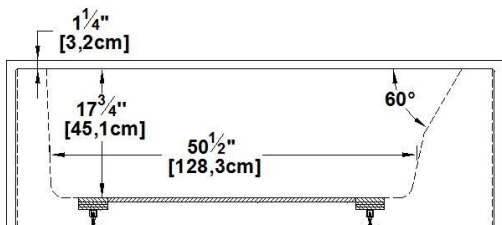

Loft 6631 L-SFLR - Left hand drain, 3 Skirts (Front, Left and Right)

Series : **Authentik Signature**

Nominal dimensions: **66" x 31" x 22" [167.6 cm x 78.7 cm x 55.9 cm]**

Seats : **1**

Product code: **LO6631L-SFLR**

Draft revision : **2023122115215**

Lumbar support : yes

Arm rests : no

Low-profile available : no

Draft and specs

Specifications
Capacity: 46 IMP Gal. / 59.9 US Gal. / 209.1 liters
AeroMassage™: 40 Easy Clean™ air jets
Super AeroMassage™: AeroMassage™ + 12 Easy Clean™ air jets
Comfort Air™: 40 Easy Clean™ air jets
Characteristics: 3 integrated skirts

Remarks
All measures have a precision of ± 1/4" (0,63cm)
If a measure is present on one side only, part is symmetrical
*internal dimensions taken at 4" (10cm) from bath bottom
*capacity is measured by filling the bath to 1-1/2" under the overflow