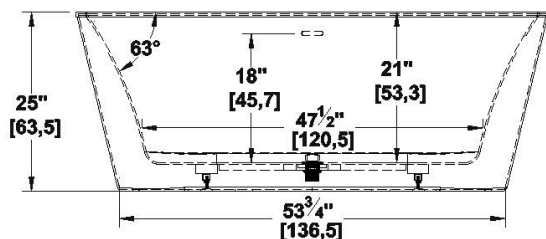

Tahoe 66 Freestanding

Nominal dimensions: **65.75" x 36" x 25" [167.0 cm x 91.4 cm x 63.5 cm]**

Seats : **2**

Product code: **TA66**

Series : **Authentik Signature**

Also available in DECKMOUNT

Draft revision : **2024043008054**

Lumbar support : no

Arm rests : no

Low-profile available : no

Draft and specs