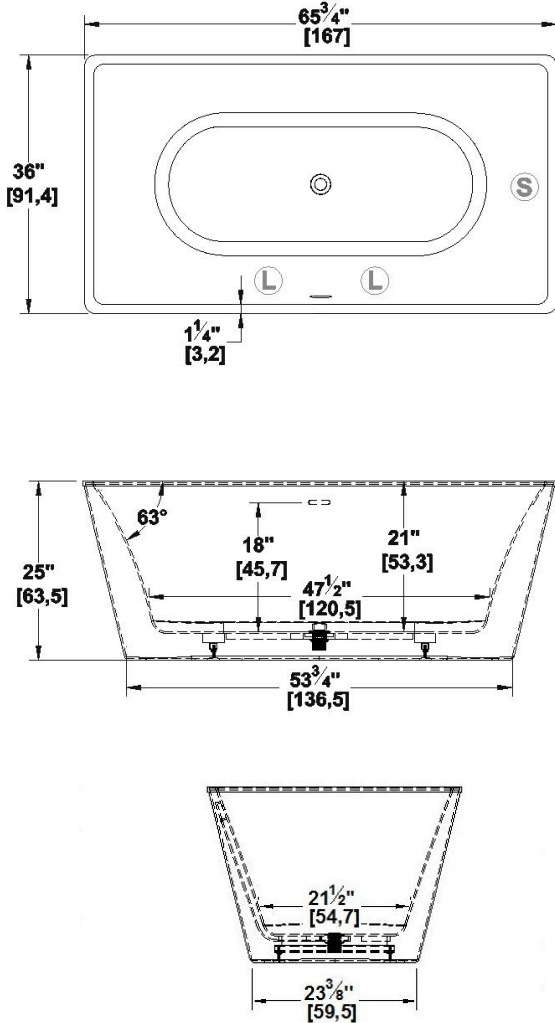

**Tahoe 66 Freestanding**

Nominal dimensions: **65.75" x 36" x 25" [167.0 cm x 91.4 cm x 63.5 cm]**  
 Seats : **2** Product code: **TA66**  
 Lumbar support : no Arm rests : no

Series : **Authentik Signature**  
 Also available in DECKMOUNT  
 Draft revision : **2024040911415**  
 Low-profile available : no

**Draft and specs**

Specifications
Capacity: <b>72 IMP Gal. / 93.9 US Gal. / 327.3 liters</b>
AeroMassage™: <b>40 Easy Clean™ air jets</b>
Super AeroMassage™: <b>unavailable</b>
Comfort Air™: <b>unavailable</b>
Characteristics: <b>One-piece freestanding bath</b>

Remarks
All measures have a precision of ± 1/4" (0,63cm)
If a measure is present on one side only, part is symmetrical
*internal dimensions taken at 4" (10cm) from bath bottom
*capacity is measured by filling the bath to 1-1/2" under the overflow