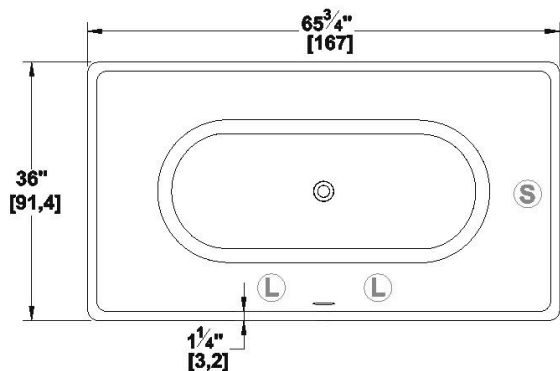

Tahoe 66 Freestanding

Nominal dimensions: **65.75" x 36" x 25" [167.0 cm x 91.4 cm x 63.5 cm]**

Seats : **2**

Product code: **TA66**

Series : **Authentik Signature**

Also available in DECKMOUNT

Draft revision : **2024043008054**

Lumbar support : no

Arm rests : no

Low-profile available : no

Draft and specs

Additional(s) note(s)

Handmade product, edge width may be uneven and vary. The overflow is factory installed, the drain is included but not installed. When ordered with AeroMassage, blower must be remote mounted. If system, delivered with keypad not installed and remote control is included.

Specifications
Capacity: 72 IMP Gal. / 93.9 US Gal. / 327.3 liters
AeroMassage™: 40 Easy Clean™ air jets
Super AeroMassage™: unavailable
Comfort Air™: unavailable
Characteristics: One-piece freestanding bath

Remarks
All measures have a precision of ± 1/4" (0,63cm)
If a measure is present on one side only, part is symmetrical
*internal dimensions taken at 4" (10cm) from bath bottom
*capacity is measured by filling the bath to 1-1/2" under the overflow