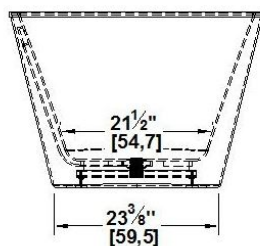

Tahoe 66 Freestanding

Nominal dimensions: **65.75" x 36" x 25" [167.0 cm x 91.4 cm x 63.5 cm]**

Seats : **2**

Product code: **TA66**

Series : **Authentik Signature**

Also available in DECKMOUNT

Draft revision : **2024043008054**

Lumbar support : no

Arm rests : no

Low-profile available : no

Draft and specs