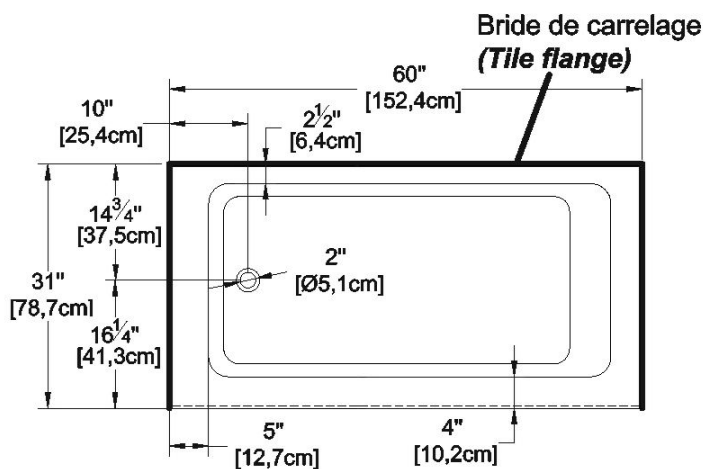

Urbania 6031 L-SF - Left hand drain, 1 Skirt (Front)

Series : **Alcove**

Nominal dimensions: **60" x 31" x 17.5" [152.4 cm x 78.7 cm x 44.5 cm]**

Seats : **1**

Product code: **UR6031L-SF**

Draft revision : **2024010912132**

Lumbar support : no

Arm rests : no

Low-profile available : no

Draft and specs

Additional(s) note(s)

Integrated acrylic tile flanges. Available in white only. Only one handle can be factory installed.

Specifications
Capacity: 28 IMP Gal. / 36.5 US Gal. / 127.2 liters
AeroMassage™: unavailable
Super AeroMassage™: unavailable
Comfort Air™: unavailable
Characteristics: 1 integrated skirt

Remarks
All measures have a precision of ± 1/4" (0,63cm)
If a measure is present on one side only, part is symmetrical
*internal dimensions taken at 4" (10cm) from bath bottom
*capacity is measured by filling the bath to 1-1/2" under the overflow