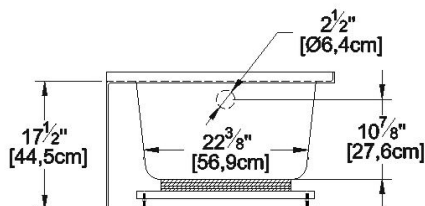

Urbania 6031 L-SF - Left hand drain, 1 Skirt (Front)

Series : **Alcove**

Nominal dimensions: **60" x 31" x 17.5" [152.4 cm x 78.7 cm x 44.5 cm]**

Seats : **1**

Product code: **UR6031L-SF**

Draft revision : **2024010912132**

Lumbar support : no

Arm rests : no

Low-profile available : no

Draft and specs

Additional(s) note(s)

Integrated acrylic tile flanges. Available in white only. Only one handle can be factory installed.

Specifications
Capacity: 28 IMP Gal. / 36.5 US Gal. / 127.2 liters
AeroMassage™: unavailable
Super AeroMassage™: unavailable
Comfort Air™: unavailable
Characteristics: 1 integrated skirt

Remarks
All measures have a precision of ± 1/4" (0,63cm)
If a measure is present on one side only, part is symmetrical
*internal dimensions taken at 4" (10cm) from bath bottom
*capacity is measured by filling the bath to 1-1/2" under the overflow