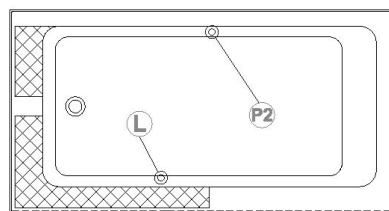

Urbania 6031 L-SF - Left hand drain, 1 Skirt (Front)

Series : **Alcove**

Nominal dimensions: **60" x 31" x 17.5" [152.4 cm x 78.7 cm x 44.5 cm]**

Seats : **1**

Product code: **UR6031L-SF**

Draft revision : **2024010912132**

Lumbar support : no

Arm rests : no

Low-profile available : no

Draft and specs

Additional(s) note(s)

Integrated acrylic tile flanges. Available in white only. Only one handle can be factory installed.

Specifications
Capacity: 28 IMP Gal. / 36.5 US Gal. / 127.2 liters
AeroMassage™: unavailable
Super AeroMassage™: unavailable
Comfort Air™: unavailable
Characteristics: 1 integrated skirt

Remarks
All measures have a precision of ± 1/4" (0,63cm)
If a measure is present on one side only, part is symmetrical
*internal dimensions taken at 4" (10cm) from bath bottom
*capacity is measured by filling the bath to 1-1/2" under the overflow