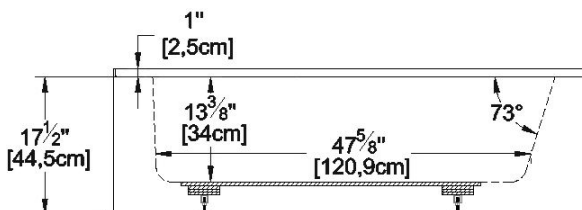

Urbania 6031 L-SF - Left hand drain, 1 Skirt (Front)

Series : **Alcove**

Nominal dimensions: **60" x 31" x 17.5" [152.4 cm x 78.7 cm x 44.5 cm]**

Seats : **1**

Product code: **UR6031L-SF**

Draft revision : **2024010912132**

Lumbar support : no

Arm rests : no

Low-profile available : no

Draft and specs

Additional(s) note(s)

Integrated acrylic tile flanges. Available in white only. Only one handle can be factory installed.

Specifications
Capacity: 28 IMP Gal. / 36.5 US Gal. / 127.2 liters
AeroMassage™: unavailable
Super AeroMassage™: unavailable
Comfort Air™: unavailable
Characteristics: 1 integrated skirt

Remarks
All measures have a precision of ± 1/4" (0,63cm)
If a measure is present on one side only, part is symmetrical
*internal dimensions taken at 4" (10cm) from bath bottom
*capacity is measured by filling the bath to 1-1/2" under the overflow