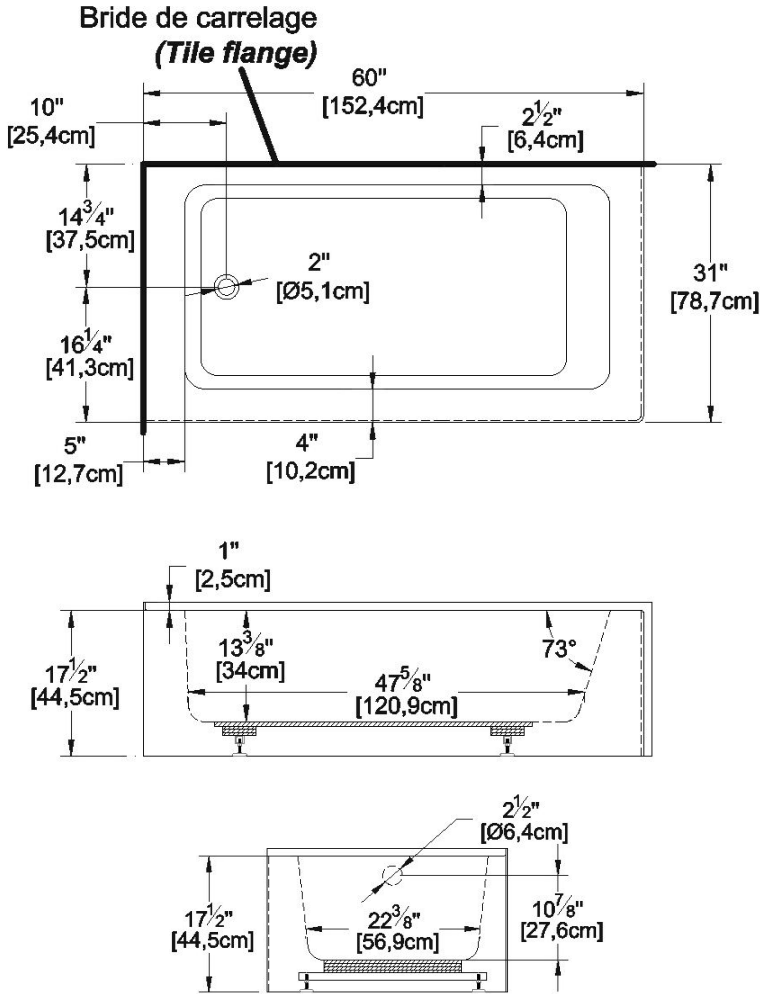

Urbania 6031 L-SFR - Left hand drain, 2 Skirts (Front and Right)

Series : **Freestanding**

Nominal dimensions: **60" x 31" x 17.5" [152.4 cm x 78.7 cm x 44.5 cm]**

Seats : **1**

Product code: **UR6031L-SFR**

Draft revision : **2024010912154**

Lumbar support : no

Arm rests : no

Low-profile available : no

Draft and specs

Specifications
Capacity: 28 IMP Gal. / 36.5 US Gal. / 127.2 liters
AeroMassage™: unavailable
Super AeroMassage™: unavailable
Comfort Air™: unavailable
Characteristics: 2 integrated skirts

Remarks
All measures have a precision of ± 1/4" (0,63cm)
If a measure is present on one side only, part is symmetrical
*internal dimensions taken at 4" (10cm) from bath bottom
*capacity is measured by filling the bath to 1-1/2" under the overflow