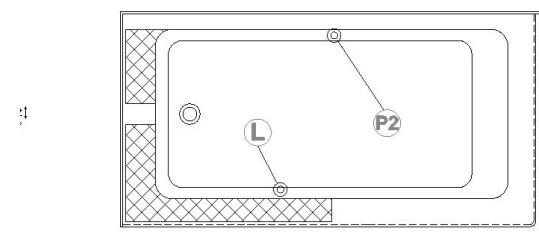

Additional(s) note(s)

Integrated acrylic tile flanges.

Legend	
	Blower
	Chromotherapy light
	Grab bar
	Keypad
	Recommended faucets drilling location*
Deck cut-out line - - - - -	

*It is possible to install the faucets elsewhere on the product. The installer must verify that there are no piping or wires before drilling.

IMPORTANT NOTE: Specifications, dimensions and models are subject to change.

Visit our website <http://www.oceania-attitude.com> to access up-to-date dimensions and information. In all cases, information on the website is the most up-to-date.

Head office

591, avenue des Entreprises
Theftord Mines, Quebec
CANADA G6H 4B2

Contact numbers

Phone : 1-877-332-4224
Fax : 1-866-460-4334

Internet

Web : <http://www.oceania-attitude.com>
Email : info@bainsoceania.com