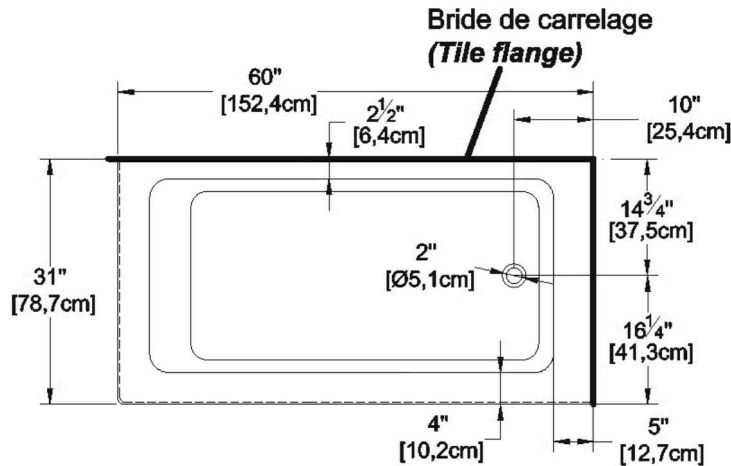

**Urbania 6031 R-SFL - Right hand drain, 2 Skirts (Front and Left)**

Series : **Freestanding**

Nominal dimensions: **60" x 31" x 17.5" [152.4 cm x 78.7 cm x 44.5 cm]**

Seats : **1**

Product code: **UR6031R-SFL**

Draft revision : **2024010912160**

Lumbar support : no

Arm rests : no

Low-profile available : no

**Draft and specs**

Specifications
Capacity: <b>28 IMP Gal. / 36.5 US Gal. / 127.2 liters</b>
AeroMassage™: <b>unavailable</b>
Super AeroMassage™: <b>unavailable</b>
Comfort Air™: <b>unavailable</b>
Characteristics: <b>2 integrated skirts</b>

Remarks
All measures have a precision of ± 1/4" (0,63cm)
If a measure is present on one side only, part is symmetrical
*internal dimensions taken at 4" (10cm) from bath bottom
*capacity is measured by filling the bath to 1-1/2" under the overflow