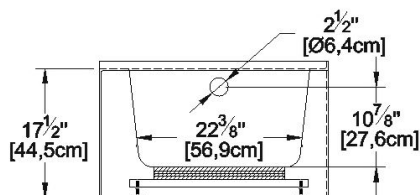

**Urbania 6031 R-SFL - Right hand drain, 2 Skirts (Front and Left)**

Series : **Freestanding**

Nominal dimensions: **60" x 31" x 17.5" [152.4 cm x 78.7 cm x 44.5 cm]**

Seats : **1**

Product code: **UR6031R-SFL**

Draft revision : **2024010912160**

Lumbar support : no

Arm rests : no

Low-profile available : no

**Draft and specs**

Specifications
Capacity: <b>28 IMP Gal. / 36.5 US Gal. / 127.2 liters</b>
AeroMassage™: <b>unavailable</b>
Super AeroMassage™: <b>unavailable</b>
Comfort Air™: <b>unavailable</b>
Characteristics: <b>2 integrated skirts</b>

Remarks
All measures have a precision of ± 1/4" (0,63cm)
If a measure is present on one side only, part is symmetrical
*internal dimensions taken at 4" (10cm) from bath bottom
*capacity is measured by filling the bath to 1-1/2" under the overflow