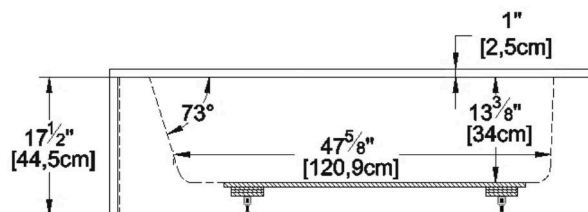

**Urbania 6031 R-SFL - Right hand drain, 2 Skirts (Front and Left)**

Series : **Freestanding**

Nominal dimensions: **60" x 31" x 17.5" [152.4 cm x 78.7 cm x 44.5 cm]**

Seats : **1**

Product code: **UR6031R-SFL**

Draft revision : **2024010912160**

Lumbar support : no

Arm rests : no

Low-profile available : no

**Draft and specs**

Specifications
Capacity: <b>28 IMP Gal. / 36.5 US Gal. / 127.2 liters</b>
AeroMassage™: <b>unavailable</b>
Super AeroMassage™: <b>unavailable</b>
Comfort Air™: <b>unavailable</b>
Characteristics: <b>2 integrated skirts</b>

Remarks
All measures have a precision of ± 1/4" (0,63cm)
If a measure is present on one side only, part is symmetrical
*internal dimensions taken at 4" (10cm) from bath bottom
*capacity is measured by filling the bath to 1-1/2" under the overflow