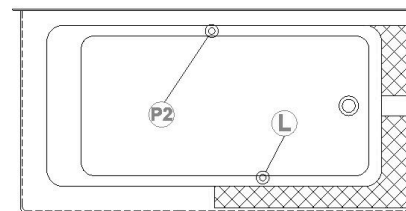

**Urbania 6031 R-SFL - Right hand drain, 2 Skirts (Front and Left)**

Series : **Freestanding**

Nominal dimensions: **60" x 31" x 17.5" [152.4 cm x 78.7 cm x 44.5 cm]**

Seats : **1**

Product code: **UR6031R-SFL**

Draft revision : **2024010912160**

Lumbar support : no

Arm rests : no

Low-profile available : no

**Draft and specs**

Specifications
Capacity: <b>28 IMP Gal. / 36.5 US Gal. / 127.2 liters</b>
AeroMassage™: <b>unavailable</b>
Super AeroMassage™: <b>unavailable</b>
Comfort Air™: <b>unavailable</b>
Characteristics: <b>2 integrated skirts</b>

Remarks
All measures have a precision of ± 1/4" (0,63cm)
If a measure is present on one side only, part is symmetrical
*internal dimensions taken at 4" (10cm) from bath bottom
*capacity is measured by filling the bath to 1-1/2" under the overflow