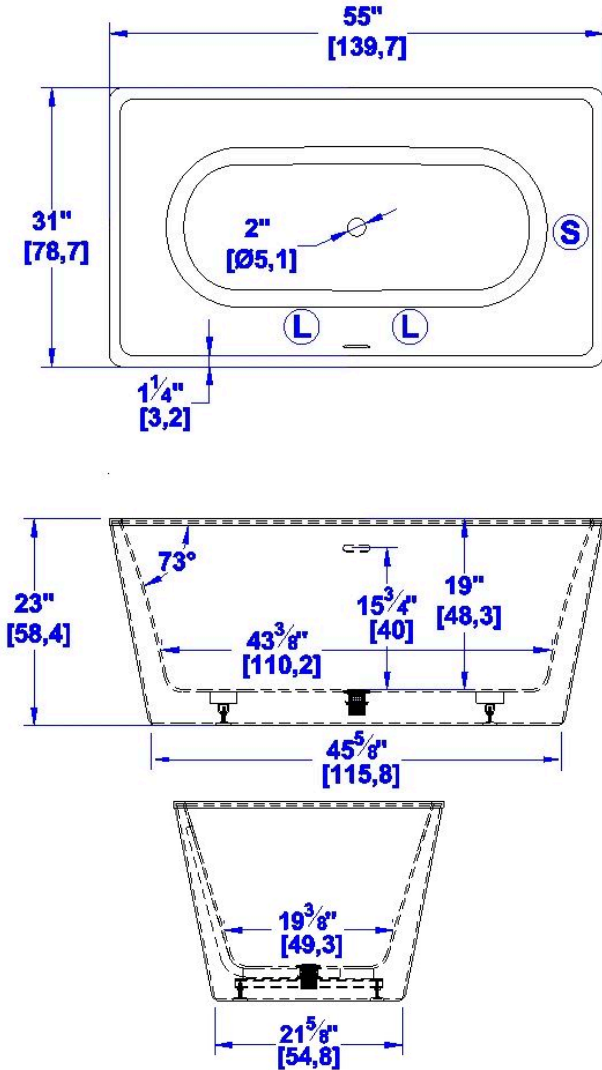

Tahoe 55 Freestanding

Series : **Authentik Signature**

Nominal dimensions: **55" x 31" x 23" [139.7 cm x 78.7 cm x 58.4 cm]**

Seats : **1**

Product code: **TA55**

Draft revision : **2024043008042**

Lumbar support : no

Arm rests : no

Low-profile available : no

Draft and specs

Specifications	
Capacity:	47 IMP Gal. / 61.3 US Gal. / 213.6 liters
AeroMassage™:	40 Easy Clean™ air jets
Super AeroMassage™:	unavailable
Comfort Air™:	unavailable
Characteristics:	One-piece freestanding bath

Remarks	
All measures have a precision of ± 1/4" (0,63cm)	
If a measure is present on one side only, part is symmetrical	
*internal dimensions taken at 4" (10cm) from bath bottom	
*capacity is measured by filling the bath to 1-1/2" under the overflow	