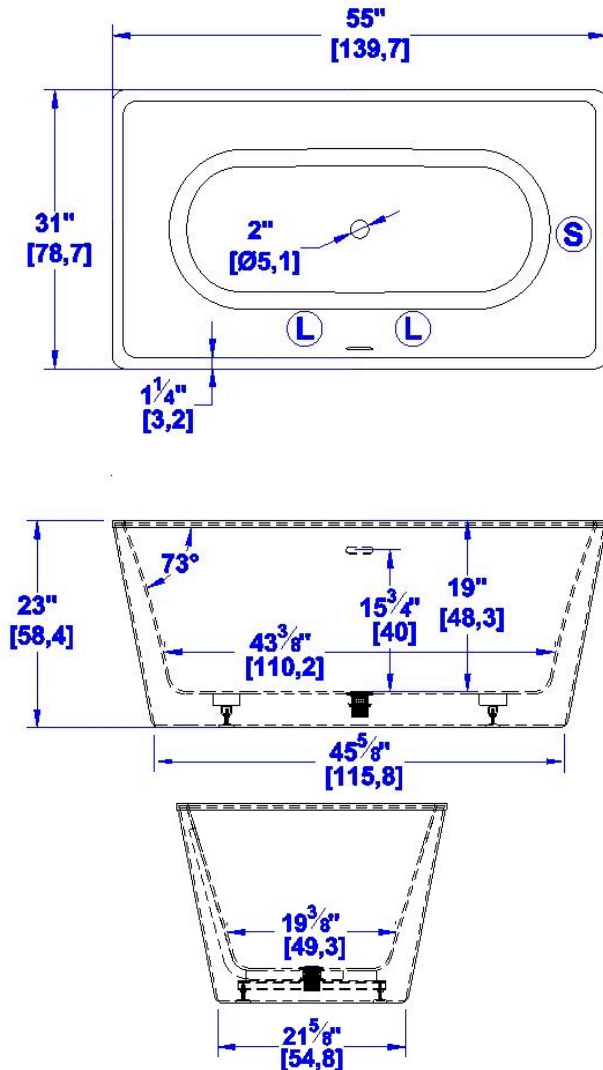

Tahoe 55 Freestanding

Series : **Authentik Signature**

Nominal dimensions: **55" x 31" x 23" [139.7 cm x 78.7 cm x 58.4 cm]**

Seats : **1**

Product code: **TA55**

Draft revision : **2024040911140**

Lumbar support : no

Arm rests : no

Low-profile available : no

Draft and specs

Additional(s) note(s)

The overflow is factory installed, the drain is included but not installed. When ordered with AeroMassage, blower must be remote mounted.

Specifications
Capacity: 47 IMP Gal. / 61.3 US Gal. / 213.6 liters
AeroMassage™: 40 Easy Clean™ air jets
Super AeroMassage™: unavailable
Comfort Air™: unavailable
Characteristics: One-piece freestanding bath

Remarks
All measures have a precision of ± 1/4" (0,63cm)
If a measure is present on one side only, part is symmetrical
*internal dimensions taken at 4" (10cm) from bath bottom
*capacity is measured by filling the bath to 1-1/2" under the overflow

Available models
Soaker ☒
Comfort Air™ ☐
AeroMassage™ ☒
Super AeroMassage™ ☐

Available recommended options
Front skirt:
Recommended drain: Incl. INF101 (White finish)
Tile flanges: unavailable
Floating remote control: included if ordered with system
Linear overflow: Integrated