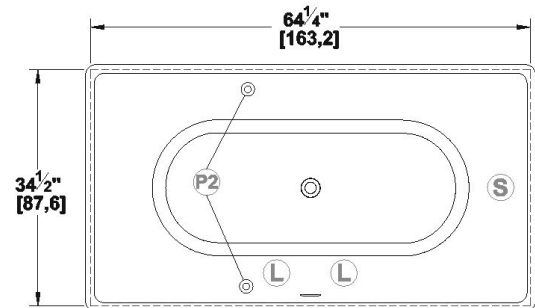

Specifications
Capacity: 72 IMP Gal. / 93.9 US Gal. / 327.3 liters
AeroMassage™: 40 Easy Clean™ air jets
Super AeroMassage™: unavailable
Comfort Air™: unavailable
Characteristics:

Remarks
All measures have a precision of ± 1/4" (0,63cm)
If a measure is present on one side only, part is symmetrical
*internal dimensions taken at 4" (10cm) from bath bottom
*capacity is measured by filling the bath to 1-1/2" under the overflow

Available models
Soaker ☒
Comfort Air™ ☐
AeroMassage™ ☒
Super AeroMassage™ ☐

Available recommended options
Front skirt:
Recommended drain: Incl. INF101 (White finish)
Tile flanges: unavailable
Floating remote control: included if ordered with system
Linear overflow: Incl. INF101 (White finish)