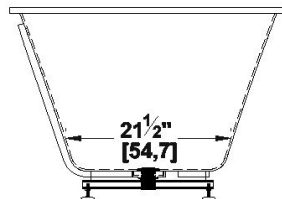

Tahoe 66 podium

Nominal dimensions: **65.75" x 36" x 25" [167.0 cm x 91.4 cm x 63.5 cm]**
 Seats : **2** Product code: **TAP66**
 Lumbar support : no Arm rests : no

Series : **Deck mount**
 Also available in **FREESTANDING**
 Draft revision : **2024043008061**
 Low-profile available : no

Draft and specs

Specifications
Capacity: 72 IMP Gal. / 93.9 US Gal. / 327.3 liters
AeroMassage™: 40 Easy Clean™ air jets
Super AeroMassage™: unavailable
Comfort Air™: unavailable
Characteristics:

Remarks
All measures have a precision of ± 1/4" (0,63cm)
If a measure is present on one side only, part is symmetrical
*internal dimensions taken at 4" (10cm) from bath bottom
*capacity is measured by filling the bath to 1-1/2" under the overflow