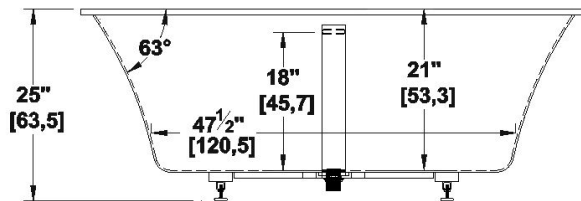

Tahoe 66 podium

Nominal dimensions: **65.75" x 36" x 25" [167.0 cm x 91.4 cm x 63.5 cm]**
 Seats : **2** Product code: **TAP66**
 Lumbar support : no Arm rests : no

Series : **Deck mount**
 Also available in **FREESTANDING**
 Draft revision : **2024043008061**
 Low-profile available : no

Draft and specs

Specifications
Capacity: 72 IMP Gal. / 93.9 US Gal. / 327.3 liters
AeroMassage™: 40 Easy Clean™ air jets
Super AeroMassage™: unavailable
Comfort Air™: unavailable
Characteristics:

Remarks
All measures have a precision of ± 1/4" (0,63cm)
If a measure is present on one side only, part is symmetrical
*internal dimensions taken at 4" (10cm) from bath bottom
*capacity is measured by filling the bath to 1-1/2" under the overflow