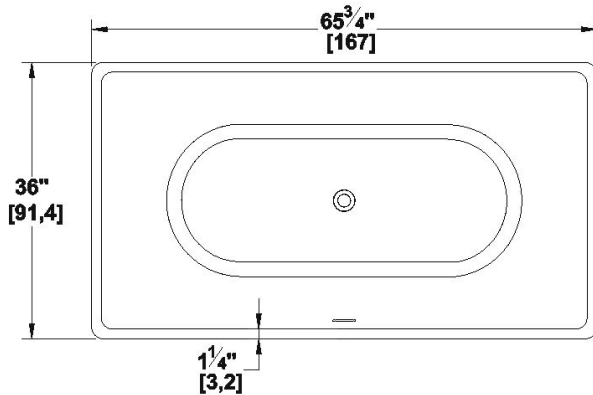

Tahoe 66 podium

Nominal dimensions: **65.75" x 36" x 25" [167.0 cm x 91.4 cm x 63.5 cm]**
 Seats : **2** Product code: **TAP66**
 Lumbar support : no Arm rests : no

Series : **Deck mount**
 Also available in **FREESTANDING**
 Draft revision : **2024043008061**
 Low-profile available : no

Draft and specs

Specifications
Capacity: 72 IMP Gal. / 93.9 US Gal. / 327.3 liters
AeroMassage™: 40 Easy Clean™ air jets
Super AeroMassage™: unavailable
Comfort Air™: unavailable
Characteristics:

Remarks
All measures have a precision of ± 1/4" (0,63cm)
If a measure is present on one side only, part is symmetrical
*internal dimensions taken at 4" (10cm) from bath bottom
*capacity is measured by filling the bath to 1-1/2" under the overflow