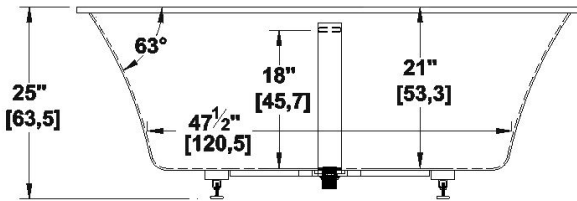

**Tahoe 66 podium**

Nominal dimensions: **65.75" x 36" x 25" [167.0 cm x 91.4 cm x 63.5 cm]**  
 Seats : **2** Product code: **TAP66**  
 Lumbar support : no Arm rests : no

Series : **Deck mount**  
 Also available in **FREESTANDING**  
 Draft revision : **2017110309400**  
 Low-profile available : no

**Draft and specs**

Specifications
Capacity: <b>72 IMP Gal. / 93.9 US Gal. / 327.3 liters</b>
AeroMassage™: <b>40 Easy Clean™ air jets</b>
Super AeroMassage™: <b>unavailable</b>
Comfort Air™: <b>unavailable</b>
Characteristics:

Remarks
All measures have a precision of ± 1/4" (0,63cm)
If a measure is present on one side only, part is symmetrical
*internal dimensions taken at 4" (10cm) from bath bottom
*capacity is measured by filling the bath to 1-1/2" under the overflow