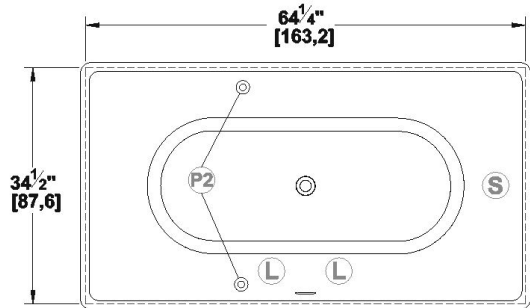

Specifications
Capacity: 72 IMP Gal. / 93.9 US Gal. / 327.3 liters
AeroMassage™: 40 Easy Clean™ air jets
Super AeroMassage™: unavailable
Comfort Air™: unavailable
Characteristics:

Remarks
All measures have a precision of ± 1/4" (0,63cm)
If a measure is present on one side only, part is symmetrical
*internal dimensions taken at 4" (10cm) from bath bottom
*capacity is measured by filling the bath to 1-1/2" under the overflow

Available models
Soaker ☒
Comfort Air™ ☐
AeroMassage™ ☒
Super AeroMassage™ ☐

Available recommended options
Front skirt:
Recommended drain: Incl. INF101M (White finish)
Tile flanges: unavailable
Floating remote control: included if ordered with system
Linear overflow: Incl. INF101M (White finish)