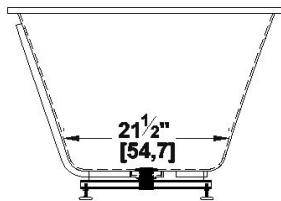

**Tahoe 66 podium**

Nominal dimensions: **65.75" x 36" x 25" [167.0 cm x 91.4 cm x 63.5 cm]**  
 Seats : **2** Product code: **TAP66**  
 Lumbar support : no Arm rests : no

Series : **Deck mount**  
 Also available in **FREESTANDING**  
 Draft revision : **2017110309400**  
 Low-profile available : no

**Draft and specs**

Specifications
Capacity: <b>72 IMP Gal. / 93.9 US Gal. / 327.3 liters</b>
AeroMassage™: <b>40 Easy Clean™ air jets</b>
Super AeroMassage™: <b>unavailable</b>
Comfort Air™: <b>unavailable</b>
Characteristics:

Remarks
All measures have a precision of ± 1/4" (0,63cm)
If a measure is present on one side only, part is symmetrical
*internal dimensions taken at 4" (10cm) from bath bottom
*capacity is measured by filling the bath to 1-1/2" under the overflow