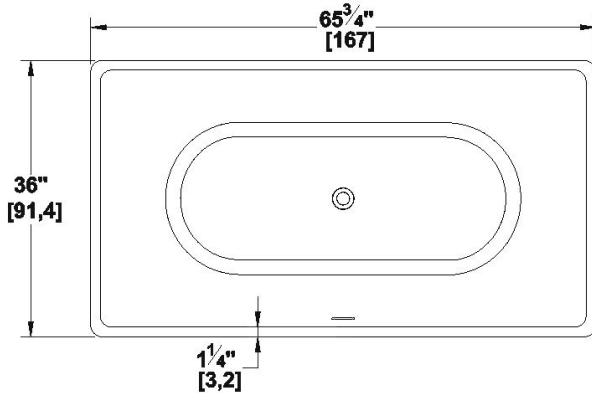

**Tahoe 66 podium**

Nominal dimensions: **65.75" x 36" x 25" [167.0 cm x 91.4 cm x 63.5 cm]**  
 Seats : **2** Product code: **TAP66**  
 Lumbar support : no Arm rests : no

Series : **Deck mount**  
 Also available in **FREESTANDING**  
 Draft revision : **2017110309400**  
 Low-profile available : no

**Draft and specs**

Specifications
Capacity: <b>72 IMP Gal. / 93.9 US Gal. / 327.3 liters</b>
AeroMassage™: <b>40 Easy Clean™ air jets</b>
Super AeroMassage™: <b>unavailable</b>
Comfort Air™: <b>unavailable</b>
Characteristics:

Remarks
All measures have a precision of ± 1/4" (0,63cm)
If a measure is present on one side only, part is symmetrical
*internal dimensions taken at 4" (10cm) from bath bottom
*capacity is measured by filling the bath to 1-1/2" under the overflow