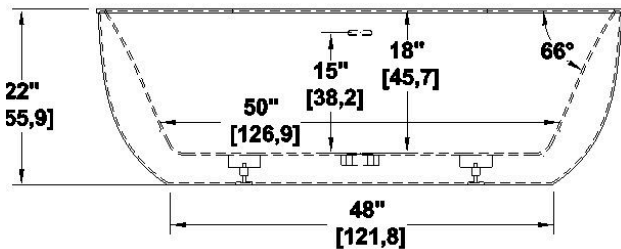

Kelowna

Series : **Authentik Signature**

Nominal dimensions: **65.75" x 34" x 22" [167.0 cm x 86.4 cm x 55.9 cm]**

Seats : **1**

Product code: **KE66**

Draft revision : **2024043011312**

Lumbar support : no

Arm rests : no

Low-profile available : no

Draft and specs