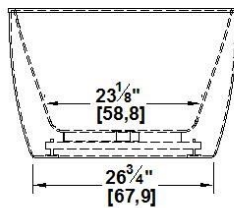

Kelowna

Series : **Authentik Signature**

Nominal dimensions: **65.75" x 34" x 22" [167.0 cm x 86.4 cm x 55.9 cm]**

Seats : **1**

Product code: **KE66**

Draft revision : **2024043011312**

Lumbar support : no

Arm rests : no

Low-profile available : no

Draft and specs