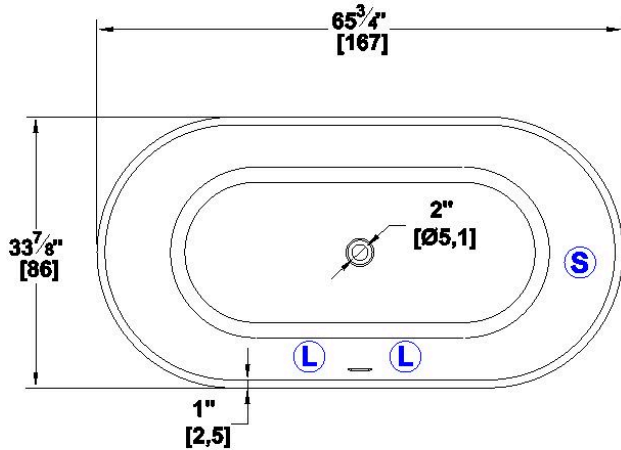

**Kelowna**

Series : **Authentik Signature**

Nominal dimensions: **65.75" x 34" x 22" [167.0 cm x 86.4 cm x 55.9 cm]**

Seats : **1**

Product code: **KE66**

Draft revision : **2024043011312**

Lumbar support : no

Arm rests : no

Low-profile available : no

**Draft and specs**

**Additional(s) note(s)**

Handmade product, edge width may be uneven and vary. The overflow is factory installed, the drain is included but not installed. When ordered with AeroMassage, blower must be remote mounted. If system, delivered with keypad not installed and remote control is included.

Specifications
Capacity: <b>49 IMP Gal. / 63.9 US Gal. / 222.7 liters</b>
AeroMassage™: <b>40 Easy Clean™ air jets</b>
Super AeroMassage™: <b>unavailable</b>
Comfort Air™: <b>unavailable</b>
Characteristics: <b>One-piece freestanding bath</b>

Remarks
All measures have a precision of ± 1/4" (0,63cm)
If a measure is present on one side only, part is symmetrical
*internal dimensions taken at 4" (10cm) from bath bottom
*capacity is measured by filling the bath to 1-1/2" under the overflow