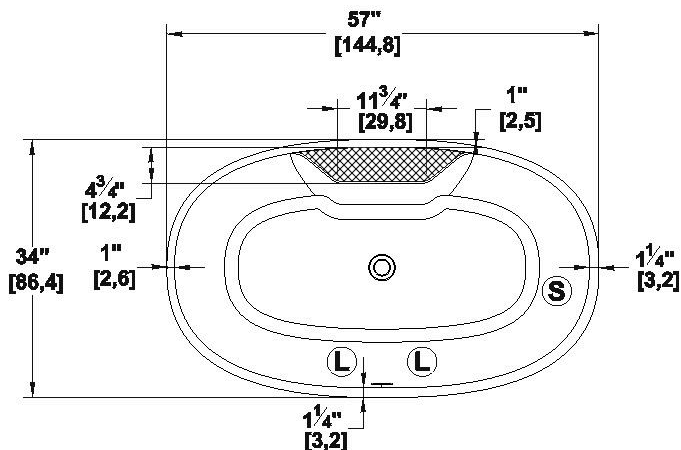

**Chilko 57 deck mount faucet**

Series : **Authentik Signature**

Nominal dimensions: **57" x 34" x 22" [144.8 cm x 86.4 cm x 55.9 cm]**

Seats : **1**

Product code: **CH57DMF**

Draft revision : **2024040912320**

Lumbar support : no

Arm rests : no

Low-profile available : no

**Draft and specs**

**Additional(s) note(s)**

Handmade product, edge width may be uneven and vary. The overflow is factory installed, the drain is included but not installed. When ordered with AeroMassage, blower must be remote mounted. If system, delivered with keypad not installed and remote control is included.

Visit our website <http://www.oceania-attitude.com> to access up-to-date dimensions and information. In all cases, information on the website is the most up-to-date.

**Specifications**

Capacity: **46 IMP Gal. / 59.9 US Gal. / 209.1 liters**  
 AeroMassage™: **40 Easy Clean™** air jets  
 Super AeroMassage™: **unavailable**  
 Comfort Air™: **unavailable**  
 Characteristics: **One-piece freestanding bath**

**Remarks**

All measures have a precision of ± 1/4" (0,63cm)  
 If a measure is present on one side only, part is symmetrical  
 \*internal dimensions taken at 4" (10cm) from bath bottom  
 \*capacity is measured by filling the bath to 1-1/2" under the overflow