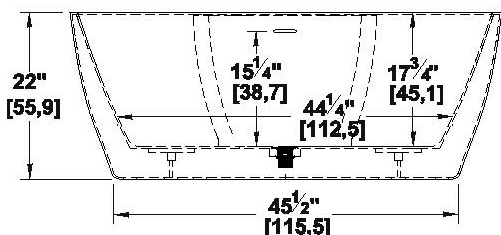

Chilko 57 deck mount faucet

Series : **Authentik Signature**

Nominal dimensions: **57" x 34" x 22" [144.8 cm x 86.4 cm x 55.9 cm]**

Seats : **1**

Product code: **CH57DMF**

Draft revision : **2024040912320**

Lumbar support : no

Arm rests : no

Low-profile available : no

Draft and specs

Additional(s) note(s)

Handmade product, edge width may be uneven and vary. The overflow is factory installed, the drain is included but not installed. When ordered with AeroMassage, blower must be remote mounted. If system, delivered with keypad not installed and remote control is included.

*It is possible to install the faucets elsewhere on the product. The installer must verify that there are no piping or wires before drilling.

IMPORTANT NOTE: Specifications, dimensions and models are subject to change.

Visit our website <http://www.oceania-attitude.com> to access up-to-date dimensions and information. In all cases, information on the website is the most up-to-date.

Specifications

Capacity: **46 IMP Gal. / 59.9 US Gal. / 209.1 liters**
AeroMassage™: **40 Easy Clean™** air jets
Super AeroMassage™: **unavailable**
Comfort Air™: **unavailable**
Characteristics: **One-piece freestanding bath**

Remarks

All measures have a precision of ± 1/4" (0,63cm)
If a measure is present on one side only, part is symmetrical
*internal dimensions taken at 4" (10cm) from bath bottom
*capacity is measured by filling the bath to 1-1/2" under the overflow

Available models

- Soaker ☒
- Comfort Air™ ☐
- AeroMassage™ ☒
- Super AeroMassage™ ☐

Available recommended options

- Front skirt:
- Recommended drain: Incl. INF101 (White finish)
- Tile flanges: unavailable
- Floating remote control: included if ordered with system
- Linear overflow: Integrated