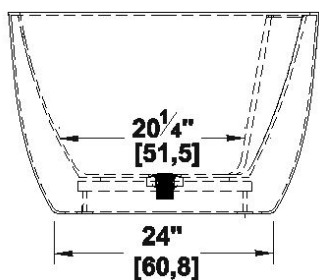

Chilko 57 deck mount faucet

Series : **Authentik Signature**

Nominal dimensions: **57" x 34" x 22" [144.8 cm x 86.4 cm x 55.9 cm]**

Seats : **1**

Product code: **CH57DMF**

Draft revision : **2024040912320**

Lumbar support : no

Arm rests : no

Low-profile available : no

Draft and specs

Additional(s) note(s)

Handmade product, edge width may be uneven and vary. The overflow is factory installed, the drain is included but not installed. When ordered with AeroMassage, blower must be remote mounted. If system, delivered with keypad not installed and remote control is included.

*It is possible to install the faucets elsewhere on the product. The installer must verify that there are no piping or wires before drilling.

IMPORTANT NOTE: Specifications, dimensions and models are subject to change.

Visit our website <http://www.oceania-attitude.com> to access up-to-date dimensions and information. In all cases, information on the website is the most up-to-date.

Specifications

Capacity: **46 IMP Gal. / 59.9 US Gal. / 209.1 liters**
AeroMassage™: **40 Easy Clean™** air jets
Super AeroMassage™: **unavailable**
Comfort Air™: **unavailable**
Characteristics: **One-piece freestanding bath**

Remarks

All measures have a precision of ± 1/4" (0,63cm)
If a measure is present on one side only, part is symmetrical
*internal dimensions taken at 4" (10cm) from bath bottom
*capacity is measured by filling the bath to 1-1/2" under the overflow

Available models

- Soaker ☒
- Comfort Air™ ☐
- AeroMassage™ ☒
- Super AeroMassage™ ☐

Available recommended options

- Front skirt:
- Recommended drain: Incl. INF101 (White finish)
- Tile flanges: unavailable
- Floating remote control: included if ordered with system
- Linear overflow: Integrated