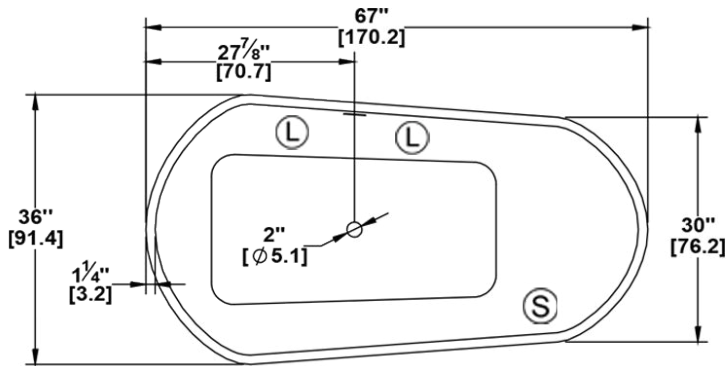

Muskoka 67

Series : **Authentik Signature**

Nominal dimensions: **66.5" x 36" x 22" [168.9 cm x 91.4 cm x 55.9 cm]**

Seats : **2**

Product code: **MU67**

Draft revision : **2024043011320**

Lumbar support : no

Arm rests : no

Low-profile available : no

Draft and specs

Additional(s) note(s)

Handmade product, edge width may be uneven and vary. The overflow is factory installed, the drain is included but not installed. When ordered with AeroMassage, blower must be remote mounted. If system, delivered with keypad not installed and remote control is included.

Visit our website <http://www.oceania-attitude.com> to access up-to-date dimensions and information. In all cases, information on the website is the most up-to-date.

Specifications

Capacity: **69 IMP Gal. / 89.9 US Gal. / 313.6 liters**
 AeroMassage™: **40 Easy Clean™** air jets
 Super AeroMassage™: **unavailable**
 Comfort Air™: **unavailable**
 Characteristics: **One-piece freestanding bath**

Remarks

All measures have a precision of ± 1/4" (0,63cm)
 If a measure is present on one side only, part is symmetrical
 *internal dimensions taken at 4" (10cm) from bath bottom
 *capacity is measured by filling the bath to 1-1/2" under the overflow