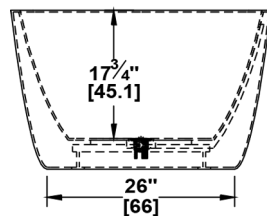

Muskoka 67

Series : **Authentik Signature**

Nominal dimensions: **66.5" x 36" x 22" [168.9 cm x 91.4 cm x 55.9 cm]**

Seats : **2**

Product code: **MU67**

Draft revision : **2024043011320**

Lumbar support : no

Arm rests : no

Low-profile available : no

Draft and specs