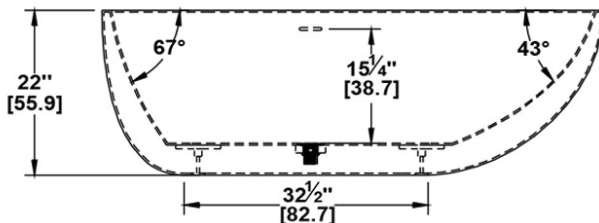

Muskoka 67

Series : **Authentik Signature**

Nominal dimensions: **66.5" x 36" x 22" [168.9 cm x 91.4 cm x 55.9 cm]**

Seats : **2**

Product code: **MU67**

Draft revision : **2024043011320**

Lumbar support : no

Arm rests : no

Low-profile available : no

Draft and specs