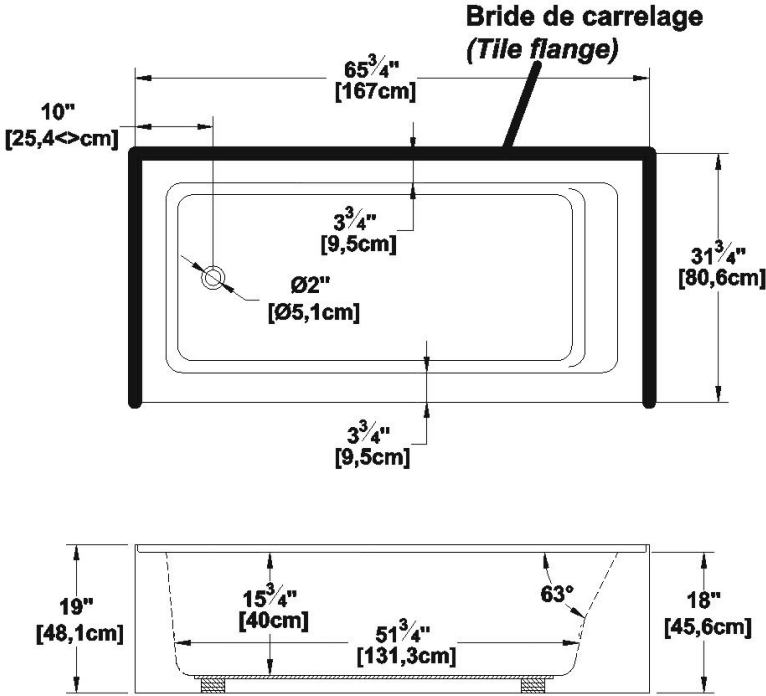

Pure 6632 (left hand drain)

Series : **Alcove**

Nominal dimensions: **66" x 32" x 18" [167.6 cm x 81.3 cm x 45.7 cm]**

Seats : **1**

Product code: **PU6632L**

Draft revision : **2024110410315**

Lumbar support : yes

Arm rests : no

Undermount : no

Low-profile available : no

Draft and specs

Specifications
Capacity: 41 IMP Gal. / 53.4 US Gal. / 186.3 liters
AeroMassage™: 43 Easy Clean™ air jets
Super AeroMassage™: AeroMassage™ + 12 Easy Clean™ air jets
Characteristics: Integrated front skirt

Remarks
All measures have a precision of ± 1/4" (0,63cm)
If a measure is present on one side only, part is symmetrical
*internal dimensions taken at 4" (10cm) from bath bottom
*capacity is measured by filling the bath to 1-1/2" under the overflow