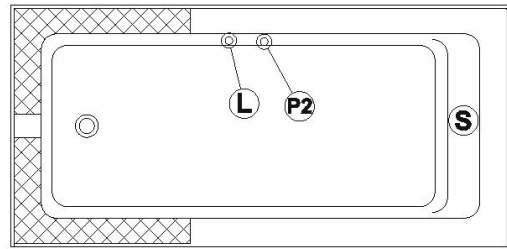

Pure 6632 (left hand drain)

Series : **Alcove**

Nominal dimensions: **66" x 32" x 18" [167.6 cm x 81.3 cm x 45.7 cm]**

Seats : **1**

Product code: **PU6632L**

Draft revision : **2024110410315**

Lumbar support : yes

Arm rests : no

Undermount : no

Low-profile available : no

Draft and specs

Specifications
Capacity: 41 IMP Gal. / 53.4 US Gal. / 186.3 liters
AeroMassage™: 43 Easy Clean™ air jets
Super AeroMassage™: AeroMassage™ + 12 Easy Clean™ air jets
Characteristics: Integrated front skirt

Remarks
All measures have a precision of ± 1/4" (0,63cm)
If a measure is present on one side only, part is symmetrical
*internal dimensions taken at 4" (10cm) from bath bottom
*capacity is measured by filling the bath to 1-1/2" under the overflow

Legend	
S	Blower
L	Chromotherapy light
P2	Grab bar
C	Keypad
	Recommended faucets drilling location*
	Deck cut-out line

Additional(s) note(s)

Integrated acrylic tile flanges. If system, delivered with keypad not installed. Only one handle can be factory installed.