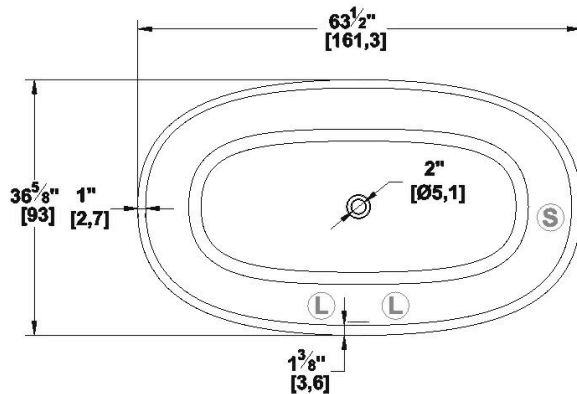

Chilko 64

Series : **Authentik Signature**

Nominal dimensions: **64" x 36.5" x 22" [162.6 cm x 92.7 cm x 55.9 cm]**

Seats : **2**

Product code: **CH64**

Draft revision : **2024040912342**

Lumbar support : no

Arm rests : no

Low-profile available : no

Draft and specs

Additional(s) note(s)

Handmade product, edge width may be uneven and vary. The overflow is factory installed, the drain is included but not installed. When ordered with AeroMassage, blower must be remote mounted. If system, delivered with keypad not installed and remote control is included.

Visit our website <http://www.oceania-attitude.com> to access up-to-date dimensions and information. In all cases, information on the website is the most up-to-date.

Specifications

Capacity: **55 IMP Gal. / 71.7 US Gal. / 250 liters**
 AeroMassage™: **44 Easy Clean™** air jets
 Super AeroMassage™: **unavailable**
 Comfort Air™: **unavailable**
 Characteristics: **One-piece freestanding bath**

Remarks

All measures have a precision of ± 1/4" (0,63cm)
 If a measure is present on one side only, part is symmetrical
 *internal dimensions taken at 4" (10cm) from bath bottom
 *capacity is measured by filling the bath to 1-1/2" under the overflow