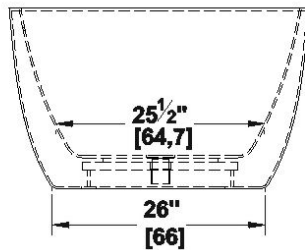

Chilko 64

Series : **Authentik Signature**

Nominal dimensions: **64" x 36.5" x 22" [162.6 cm x 92.7 cm x 55.9 cm]**

Seats : **2**

Product code: **CH64**

Draft revision : **2024040912342**

Lumbar support : no

Arm rests : no

Low-profile available : no

Draft and specs