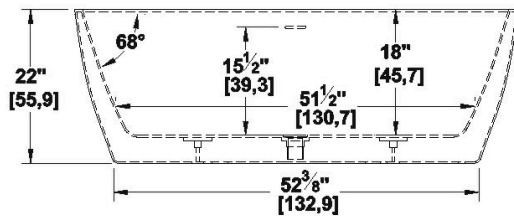

Chilko 64

Series : **Authentik Signature**

Nominal dimensions: **64" x 36.5" x 22" [162.6 cm x 92.7 cm x 55.9 cm]**

Seats : **2**

Product code: **CH64**

Draft revision : **2024040912342**

Lumbar support : no

Arm rests : no

Low-profile available : no

Draft and specs