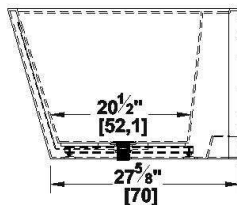

Rupert 62

Series : **Authentik Signature**

Nominal dimensions: **62" x 34" x 22" [157.5 cm x 86.4 cm x 55.9 cm]**

Seats : **1**

Product code: **RU62**

Draft revision : **2024040915101**

Lumbar support : no

Arm rests : no

Low-profile available : no

Draft and specs

Attention: The installation of this bath should be done directly on a finished wall, preferably ceramic.

The center of the drain must be measured from the finished wall.

Visit our website <http://www.oceania-attitude.com> to access up-to-date dimensions and information. In all cases, information on the website is the most up-to-date.

Specifications

Capacity: **46 IMP Gal. / 59.9 US Gal. / 209.1 liters**
 AeroMassage™: **40 Easy Clean™** air jets
 Super AeroMassage™: **unavailable**
 Comfort Air™: **unavailable**
 Characteristics: **One-piece freestanding bath**

Remarks

All measures have a precision of ± 1/4" (0,63cm)
 If a measure is present on one side only, part is symmetrical
 *internal dimensions taken at 4" (10cm) from bath bottom
 *capacity is measured by filling the bath to 1-1/2" under the overflow