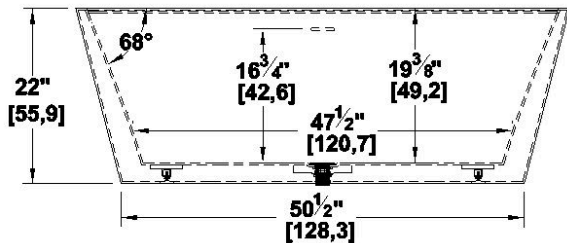

Rupert 62

Series : **Authentik Signature**

Nominal dimensions: **62" x 34" x 22" [157.5 cm x 86.4 cm x 55.9 cm]**

Seats : **1**

Product code: **RU62**

Draft revision : **2024043009524**

Lumbar support : no

Arm rests : no

Low-profile available : no

Draft and specs

Attention: The installation of this bath should be done directly on a finished wall, preferably ceramic.

The center of the drain must be measured from the finished wall.

Visit our website <http://www.oceania-attitude.com> to access up-to-date dimensions and information. In all cases, information on the website is the most up-to-date.

Specifications

Capacity: **46 IMP Gal. / 59.9 US Gal. / 209.1 liters**
 AeroMassage™: **40 Easy Clean™** air jets
 Super AeroMassage™: **unavailable**
 Comfort Air™: **unavailable**
 Characteristics: **One-piece freestanding bath**

Remarks

All measures have a precision of ± 1/4" (0,63cm)
 If a measure is present on one side only, part is symmetrical
 *internal dimensions taken at 4" (10cm) from bath bottom
 *capacity is measured by filling the bath to 1-1/2" under the overflow