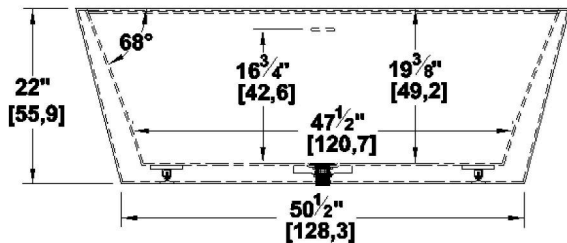

Rupert 62

Series : **Authentik Signature**

Nominal dimensions: **62" x 34" x 22" [157.5 cm x 86.4 cm x 55.9 cm]**

Seats : **1**

Product code: **RU62**

Draft revision : **2024040915101**

Lumbar support : no

Arm rests : no

Low-profile available : no

Draft and specs

Attention: The installation of this bath should be done directly on a finished wall, preferably ceramic.

The center of the drain must be measured from the finished wall.

Visit our website <http://www.oceania-attitude.com> to access up-to-date dimensions and information. In all cases, information on the website is the most up-to-date.

Specifications

Capacity: **46 IMP Gal. / 59.9 US Gal. / 209.1 liters**
 AeroMassage™: **40 Easy Clean™** air jets
 Super AeroMassage™: **unavailable**
 Comfort Air™: **unavailable**
 Characteristics: **One-piece freestanding bath**

Remarks

All measures have a precision of ± 1/4" (0,63cm)
 If a measure is present on one side only, part is symmetrical
 *internal dimensions taken at 4" (10cm) from bath bottom
 *capacity is measured by filling the bath to 1-1/2" under the overflow