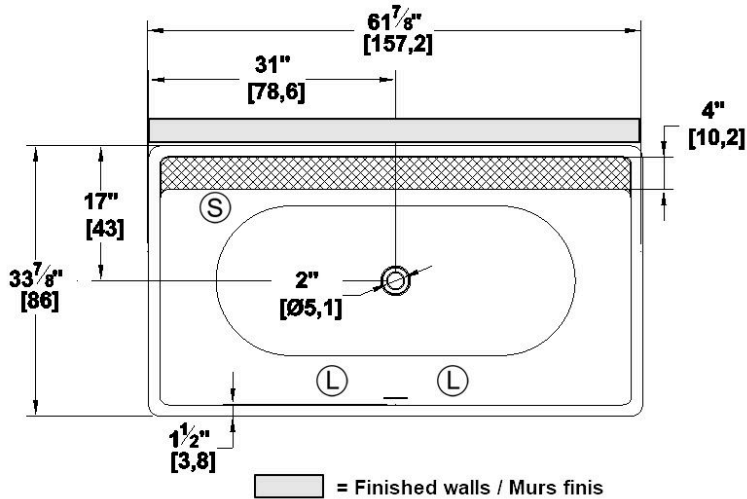

Rupert 62

Series : **Authentik Signature**

Nominal dimensions: **62" x 34" x 22" [157.5 cm x 86.4 cm x 55.9 cm]**

Seats : **1**

Product code: **RU62**

Draft revision : **2024043009524**

Lumbar support : no

Arm rests : no

Low-profile available : no

Draft and specs

Attention: The installation of this bath should be done directly on a finished wall, preferably ceramic.

The center of the drain must be measured from the finished wall.

Visit our website <http://www.oceania-attitude.com> to access up-to-date dimensions and information. In all cases, information on the website is the most up-to-date.

Specifications

Capacity: **46 IMP Gal. / 59.9 US Gal. / 209.1 liters**
 AeroMassage™: **40 Easy Clean™** air jets
 Super AeroMassage™: **unavailable**
 Comfort Air™: **unavailable**
 Characteristics: **One-piece freestanding bath**

Remarks

All measures have a precision of ± 1/4" (0,63cm)
 If a measure is present on one side only, part is symmetrical
 *internal dimensions taken at 4" (10cm) from bath bottom
 *capacity is measured by filling the bath to 1-1/2" under the overflow