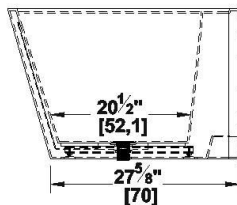

Rupert 62

Series : **Authentik Signature**

Nominal dimensions: **62" x 34" x 22" [157.5 cm x 86.4 cm x 55.9 cm]**

Seats : **1**

Product code: **RU62**

Draft revision : **2024043009524**

Lumbar support : no

Arm rests : no

Low-profile available : no

Draft and specs

Attention: The installation of this bath should be done directly on a finished wall, preferably ceramic.

The center of the drain must be measured from the finished wall.

Visit our website <http://www.oceania-attitude.com> to access up-to-date dimensions and information. In all cases, information on the website is the most up-to-date.

Specifications

Capacity: **46 IMP Gal. / 59.9 US Gal. / 209.1 liters**
 AeroMassage™: **40 Easy Clean™** air jets
 Super AeroMassage™: **unavailable**
 Comfort Air™: **unavailable**
 Characteristics: **One-piece freestanding bath**

Remarks

All measures have a precision of ± 1/4" (0,63cm)
 If a measure is present on one side only, part is symmetrical
 *internal dimensions taken at 4" (10cm) from bath bottom
 *capacity is measured by filling the bath to 1-1/2" under the overflow