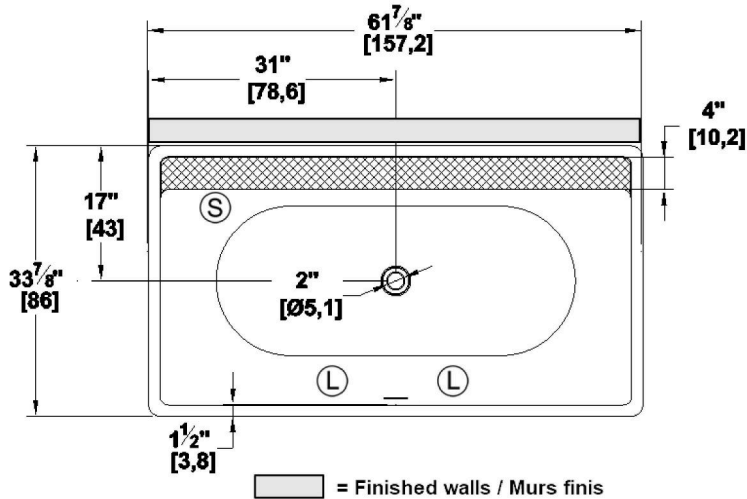

Rupert 62

Series : **Authentik Signature**

Nominal dimensions: **62" x 34" x 22" [157.5 cm x 86.4 cm x 55.9 cm]**

Seats : **1**

Product code: **RU62**

Draft revision : **2024040915101**

Lumbar support : no

Arm rests : no

Low-profile available : no

Draft and specs

Attention: The installation of this bath should be done directly on a finished wall, preferably ceramic.

The center of the drain must be measured from the finished wall.

Visit our website <http://www.oceania-attitude.com> to access up-to-date dimensions and information. In all cases, information on the website is the most up-to-date.

Specifications

Capacity: **46 IMP Gal. / 59.9 US Gal. / 209.1 liters**
 AeroMassage™: **40 Easy Clean™** air jets
 Super AeroMassage™: **unavailable**
 Comfort Air™: **unavailable**
 Characteristics: **One-piece freestanding bath**

Remarks

All measures have a precision of ± 1/4" (0,63cm)
 If a measure is present on one side only, part is symmetrical
 *internal dimensions taken at 4" (10cm) from bath bottom
 *capacity is measured by filling the bath to 1-1/2" under the overflow