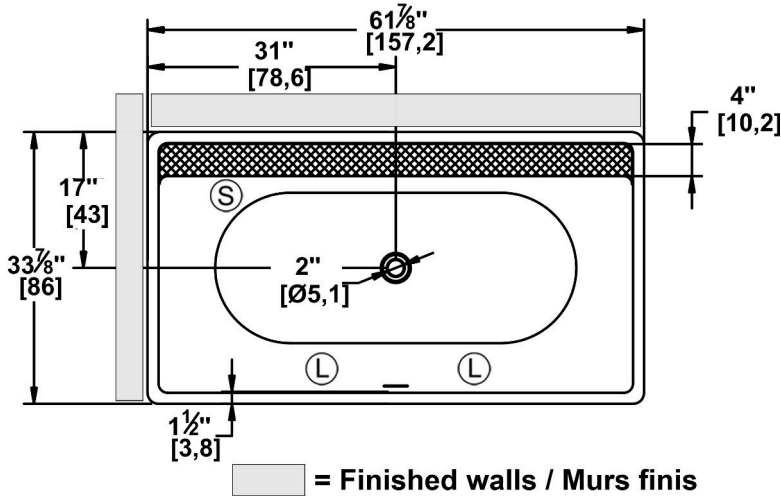

Rupert 62 SFR - 2 Skirts (Front and Right)

Series : **Authentik Signature**

Nominal dimensions: **62" x 34" x 22" [157.5 cm x 86.4 cm x 55.9 cm]**

Seats : **1**

Product code: **RU62-SFR**

Draft revision : **2024043009533**

Lumbar support : no

Arm rests : no

Low-profile available : no

Draft and specs

Attention: The installation of this bath should be done directly on a finished wall, preferably ceramic.

The center of the drain must be measured from the finished wall.

Visit our website <http://www.oceania-attitude.com> to access up-to-date dimensions and information. In all cases, information on the website is the most up-to-date.

Specifications

Capacity: **46 IMP Gal. / 59.9 US Gal. / 209.1 liters**
 AeroMassage™: **40 Easy Clean™** air jets
 Super AeroMassage™: **unavailable**
 Comfort Air™: **unavailable**
 Characteristics: **One-piece freestanding bath**

Remarks

All measures have a precision of ± 1/4" (0,63cm)
 If a measure is present on one side only, part is symmetrical
 *internal dimensions taken at 4" (10cm) from bath bottom
 *capacity is measured by filling the bath to 1-1/2" under the overflow