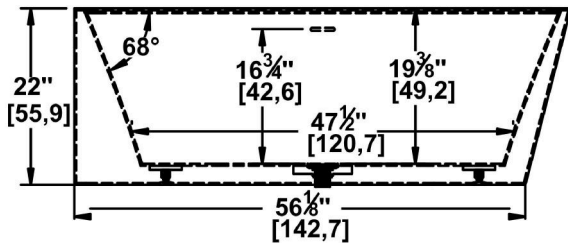

Rupert 62 SFR - 2 Skirts (Front and Right)

Series : **Authentik Signature**

Nominal dimensions: **62" x 34" x 22" [157.5 cm x 86.4 cm x 55.9 cm]**

Seats : **1**

Product code: **RU62-SFR**

Draft revision : **2024040915125**

Lumbar support : no

Arm rests : no

Low-profile available : no

Draft and specs

Attention: The installation of this bath should be done directly on a finished wall, preferably ceramic.

The center of the drain must be measured from the finished wall.

Visit our website <http://www.oceania-attitude.com> to access up-to-date dimensions and information. In all cases, information on the website is the most up-to-date.

Specifications

Capacity: **46 IMP Gal. / 59.9 US Gal. / 209.1 liters**
 AeroMassage™: **40 Easy Clean™** air jets
 Super AeroMassage™: **unavailable**
 Comfort Air™: **unavailable**
 Characteristics: **One-piece freestanding bath**

Remarks

All measures have a precision of ± 1/4" (0,63cm)
 If a measure is present on one side only, part is symmetrical
 *internal dimensions taken at 4" (10cm) from bath bottom
 *capacity is measured by filling the bath to 1-1/2" under the overflow