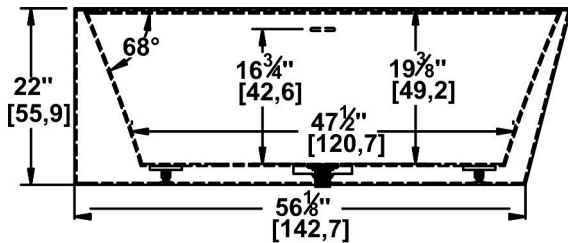

Rupert 62 SFR - 2 Skirts (Front and Right)

Series : **Authentik Signature**

Nominal dimensions: **62" x 34" x 22" [157.5 cm x 86.4 cm x 55.9 cm]**

Seats : **1**

Product code: **RU62-SFR**

Draft revision : **2024043009533**

Lumbar support : no

Arm rests : no

Low-profile available : no

Draft and specs

Attention: The installation of this bath should be done directly on a finished wall, preferably ceramic.

The center of the drain must be measured from the finished wall.

Visit our website <http://www.oceania-attitude.com> to access up-to-date dimensions and information. In all cases, information on the website is the most up-to-date.

Specifications

Capacity: **46 IMP Gal. / 59.9 US Gal. / 209.1 liters**
 AeroMassage™: **40 Easy Clean™** air jets
 Super AeroMassage™: **unavailable**
 Comfort Air™: **unavailable**
 Characteristics: **One-piece freestanding bath**

Remarks

All measures have a precision of ± 1/4" (0,63cm)
 If a measure is present on one side only, part is symmetrical
 *internal dimensions taken at 4" (10cm) from bath bottom
 *capacity is measured by filling the bath to 1-1/2" under the overflow