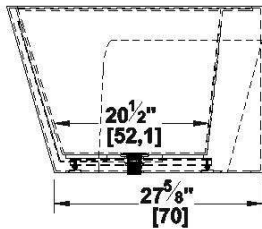

Rupert 62 SFR - 2 Skirts (Front and Right)

Series : **Authentik Signature**

Nominal dimensions: **62" x 34" x 22" [157.5 cm x 86.4 cm x 55.9 cm]**

Seats : **1**

Product code: **RU62-SFR**

Draft revision : **2024040915125**

Lumbar support : no

Arm rests : no

Low-profile available : no

Draft and specs

Attention: The installation of this bath should be done directly on a finished wall, preferably ceramic.

The center of the drain must be measured from the finished wall.

Visit our website <http://www.oceania-attitude.com> to access up-to-date dimensions and information. In all cases, information on the website is the most up-to-date.

Specifications

Capacity: **46 IMP Gal. / 59.9 US Gal. / 209.1 liters**
 AeroMassage™: **40 Easy Clean™** air jets
 Super AeroMassage™: **unavailable**
 Comfort Air™: **unavailable**
 Characteristics: **One-piece freestanding bath**

Remarks

All measures have a precision of ± 1/4" (0,63cm)
 If a measure is present on one side only, part is symmetrical
 *internal dimensions taken at 4" (10cm) from bath bottom
 *capacity is measured by filling the bath to 1-1/2" under the overflow