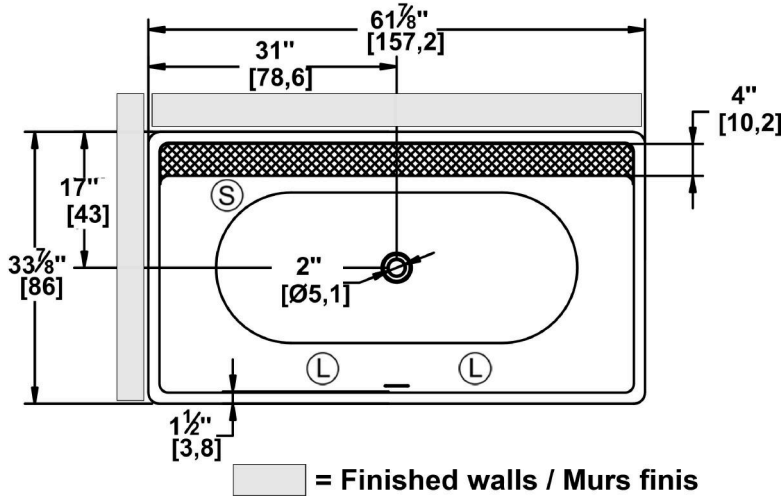

Rupert 62 SFR - 2 Skirts (Front and Right)

Series : **Authentik Signature**

Nominal dimensions: **62" x 34" x 22" [157.5 cm x 86.4 cm x 55.9 cm]**

Seats : **1**

Product code: **RU62-SFR**

Draft revision : **2024040915125**

Lumbar support : no

Arm rests : no

Low-profile available : no

Draft and specs

Attention: The installation of this bath should be done directly on a finished wall, preferably ceramic.

The center of the drain must be measured from the finished wall.

Visit our website <http://www.oceania-attitude.com> to access up-to-date dimensions and information. In all cases, information on the website is the most up-to-date.

Specifications

Capacity: **46 IMP Gal. / 59.9 US Gal. / 209.1 liters**
 AeroMassage™: **40 Easy Clean™** air jets
 Super AeroMassage™: **unavailable**
 Comfort Air™: **unavailable**
 Characteristics: **One-piece freestanding bath**

Remarks

All measures have a precision of ± 1/4" (0,63cm)
 If a measure is present on one side only, part is symmetrical
 *internal dimensions taken at 4" (10cm) from bath bottom
 *capacity is measured by filling the bath to 1-1/2" under the overflow