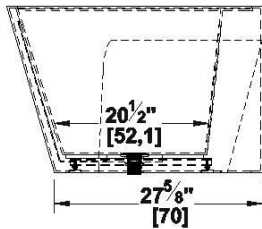

Rupert 62 SFR - 2 Skirts (Front and Right)

Series : **Authentik Signature**

Nominal dimensions: **62" x 34" x 22" [157.5 cm x 86.4 cm x 55.9 cm]**

Seats : **1**

Product code: **RU62-SFR**

Draft revision : **2024043009533**

Lumbar support : no

Arm rests : no

Low-profile available : no

Draft and specs

Attention: The installation of this bath should be done directly on a finished wall, preferably ceramic.

The center of the drain must be measured from the finished wall.

Visit our website <http://www.oceania-attitude.com> to access up-to-date dimensions and information. In all cases, information on the website is the most up-to-date.

Specifications

Capacity: **46 IMP Gal. / 59.9 US Gal. / 209.1 liters**
 AeroMassage™: **40 Easy Clean™** air jets
 Super AeroMassage™: **unavailable**
 Comfort Air™: **unavailable**
 Characteristics: **One-piece freestanding bath**

Remarks

All measures have a precision of ± 1/4" (0,63cm)
 If a measure is present on one side only, part is symmetrical
 *internal dimensions taken at 4" (10cm) from bath bottom
 *capacity is measured by filling the bath to 1-1/2" under the overflow