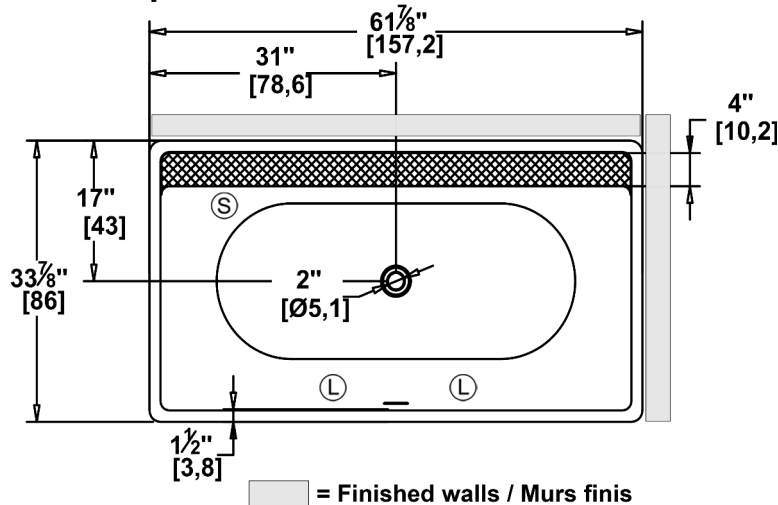

Rupert 62 SFL - 2 Skirts (Front and Left)

Series : **Authentik Signature**

Nominal dimensions: **62" x 34" x 22" [157.5 cm x 86.4 cm x 55.9 cm]**

Seats : **1**

Product code: **RU62-SFL**

Draft revision : **2024043009531**

Lumbar support : no

Arm rests : no

Low-profile available : no

Draft and specs

Specifications
Capacity: 46 IMP Gal. / 59.9 US Gal. / 209.1 liters
AeroMassage™: 40 Easy Clean™ air jets
Super AeroMassage™: unavailable
Comfort Air™: unavailable
Characteristics: One-piece freestanding bath

Remarks
All measures have a precision of ± 1/4" (0,63cm)
If a measure is present on one side only, part is symmetrical
*internal dimensions taken at 4" (10cm) from bath bottom
*capacity is measured by filling the bath to 1-1/2" under the overflow