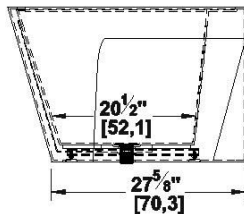

Rupert 62 SFL - 2 Skirts (Front and Left)

Series : **Authentik Signature**

Nominal dimensions: **62" x 34" x 22" [157.5 cm x 86.4 cm x 55.9 cm]**

Seats : **1**

Product code: **RU62-SFL**

Draft revision : **2024043009531**

Lumbar support : no

Arm rests : no

Low-profile available : no

Draft and specs

Specifications
Capacity: 46 IMP Gal. / 59.9 US Gal. / 209.1 liters
AeroMassage™: 40 Easy Clean™ air jets
Super AeroMassage™: unavailable
Comfort Air™: unavailable
Characteristics: One-piece freestanding bath

Remarks
All measures have a precision of ± 1/4" (0,63cm)
If a measure is present on one side only, part is symmetrical
*internal dimensions taken at 4" (10cm) from bath bottom
*capacity is measured by filling the bath to 1-1/2" under the overflow