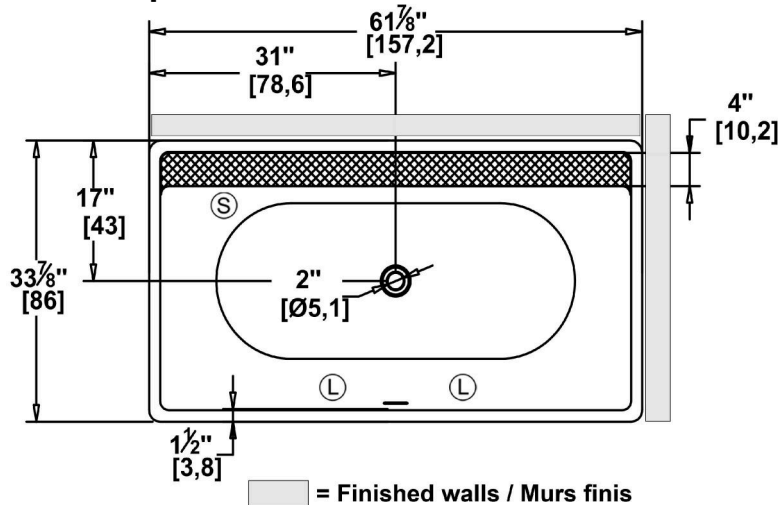

**Rupert 62 SFL - 2 Skirts (Front and Left)**

Series : **Authentik Signature**

Nominal dimensions: **62" x 34" x 22" [157.5 cm x 86.4 cm x 55.9 cm]**

Seats : **1**

Product code: **RU62-SFL**

Draft revision : **2024040915113**

Lumbar support : no

Arm rests : no

Low-profile available : no

**Draft and specs**

Specifications
Capacity: <b>46 IMP Gal. / 59.9 US Gal. / 209.1 liters</b>
AeroMassage™: <b>40 Easy Clean™ air jets</b>
Super AeroMassage™: <b>unavailable</b>
Comfort Air™: <b>unavailable</b>
Characteristics: <b>One-piece freestanding bath</b>

Remarks
All measures have a precision of ± 1/4" (0,63cm)
If a measure is present on one side only, part is symmetrical
*internal dimensions taken at 4" (10cm) from bath bottom
*capacity is measured by filling the bath to 1-1/2" under the overflow