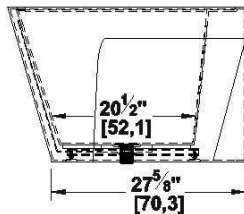

Rupert 62 SFL - 2 Skirts (Front and Left)

Series : **Authentik Signature**

Nominal dimensions: **62" x 34" x 22" [157.5 cm x 86.4 cm x 55.9 cm]**

Seats : **1**

Product code: **RU62-SFL**

Draft revision : **2024040915113**

Lumbar support : no

Arm rests : no

Low-profile available : no

Draft and specs