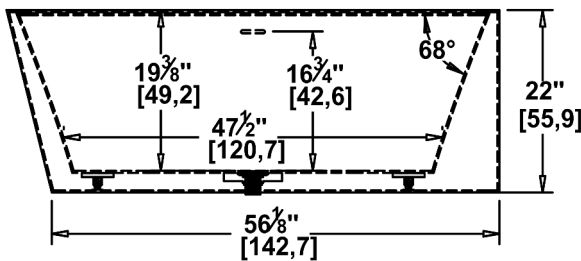

Rupert 62 SFL - 2 Skirts (Front and Left)

Series : **Authentik Signature**

Nominal dimensions: **62" x 34" x 22" [157.5 cm x 86.4 cm x 55.9 cm]**

Seats : **1**

Product code: **RU62-SFL**

Draft revision : **2024043009531**

Lumbar support : no

Arm rests : no

Low-profile available : no

Draft and specs

Specifications
Capacity: 46 IMP Gal. / 59.9 US Gal. / 209.1 liters
AeroMassage™: 40 Easy Clean™ air jets
Super AeroMassage™: unavailable
Comfort Air™: unavailable
Characteristics: One-piece freestanding bath

Remarks
All measures have a precision of ± 1/4" (0,63cm)
If a measure is present on one side only, part is symmetrical
*internal dimensions taken at 4" (10cm) from bath bottom
*capacity is measured by filling the bath to 1-1/2" under the overflow