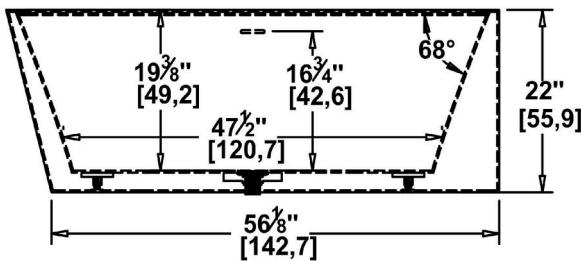

**Rupert 62 SFL - 2 Skirts (Front and Left)**

Series : **Authentik Signature**

Nominal dimensions: **62" x 34" x 22" [157.5 cm x 86.4 cm x 55.9 cm]**

Seats : **1**

Product code: **RU62-SFL**

Draft revision : **2024040915113**

Lumbar support : no

Arm rests : no

Low-profile available : no

**Draft and specs**

Specifications
Capacity: <b>46 IMP Gal. / 59.9 US Gal. / 209.1 liters</b>
AeroMassage™: <b>40 Easy Clean™ air jets</b>
Super AeroMassage™: <b>unavailable</b>
Comfort Air™: <b>unavailable</b>
Characteristics: <b>One-piece freestanding bath</b>

Remarks
All measures have a precision of ± 1/4" (0,63cm)
If a measure is present on one side only, part is symmetrical
*internal dimensions taken at 4" (10cm) from bath bottom
*capacity is measured by filling the bath to 1-1/2" under the overflow