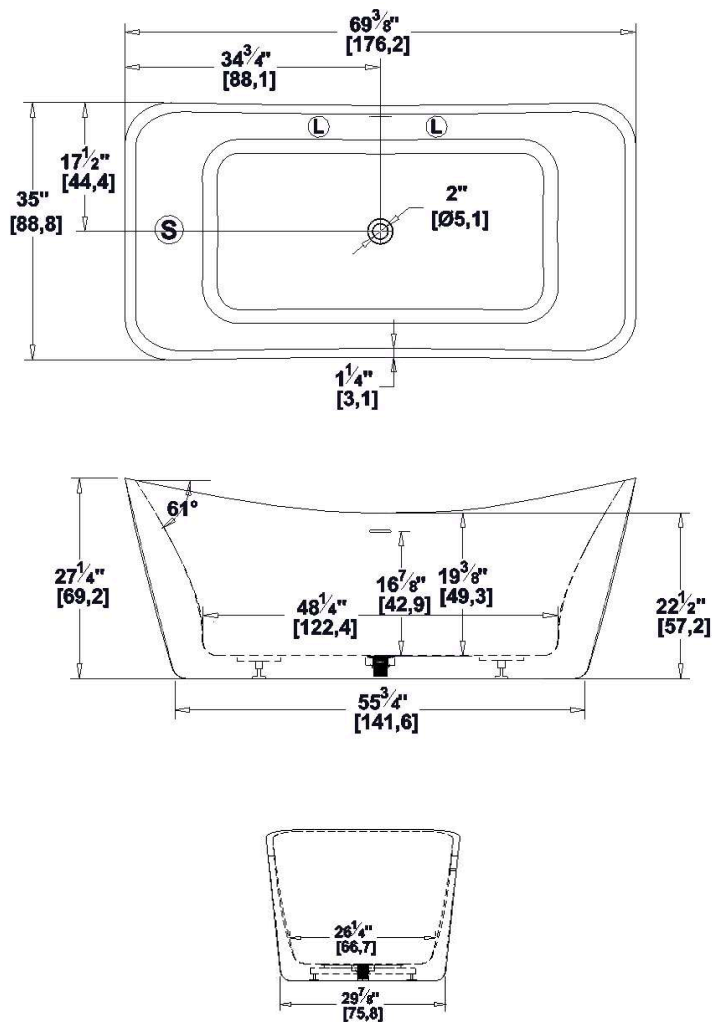

Primrose 70

Series : **Authentik Signature**

Nominal dimensions: **69.5" x 35" x 27" [176.5 cm x 88.9 cm x 68.6 cm]**

Seats : **2**

Product code: **PR70**

Draft revision : **2024041009301**

Lumbar support : no

Arm rests : no

Low-profile available : no

Draft and specs

Specifications
Capacity: 60 IMP Gal. / 78.2 US Gal. / 272.7 liters
AeroMassage™: 40 Easy Clean™ air jets
Super AeroMassage™: unavailable
Comfort Air™: unavailable
Characteristics: One-piece freestanding bath

Remarks
All measures have a precision of ± 1/4" (0,63cm)
If a measure is present on one side only, part is symmetrical
*internal dimensions taken at 4" (10cm) from bath bottom
*capacity is measured by filling the bath to 1-1/2" under the overflow