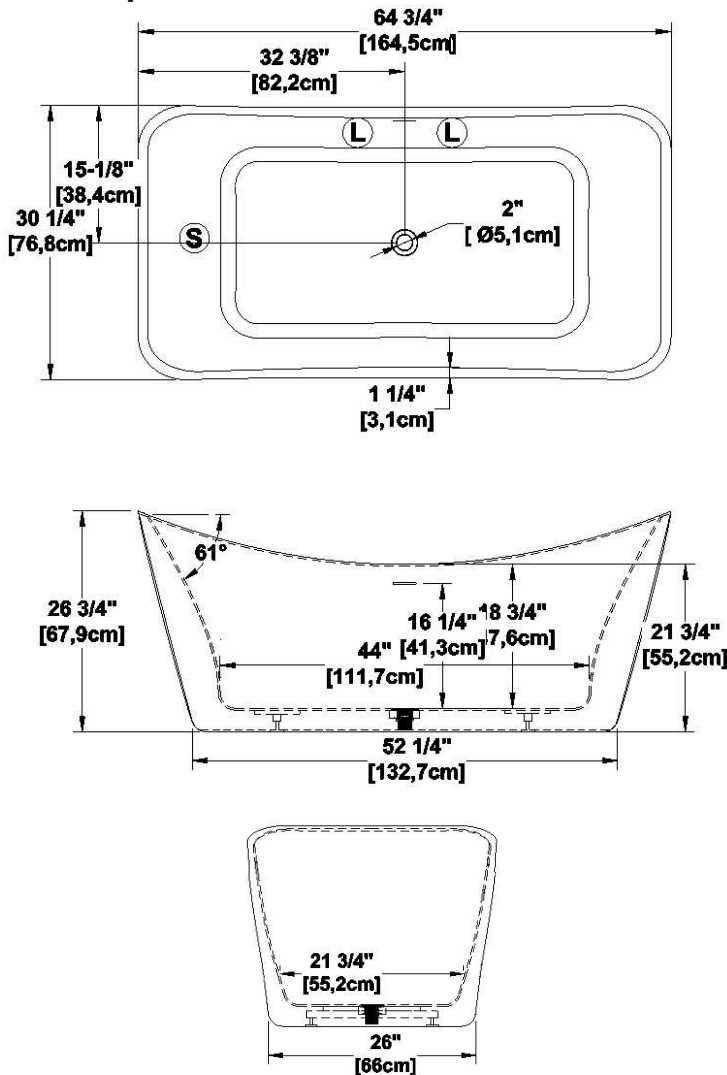

Primrose 65

Series : **Authentik Signature**

Nominal dimensions: **64.75" x 30" x 27" [164.5 cm x 76.2 cm x 68.9 cm]**

Seats : **2**

Product code: **PR65**

Draft revision : **2024041009174**

Lumbar support : no

Arm rests : no

Low-profile available : no

Draft and specs

Specifications
Capacity: 55 IMP Gal. / 71.7 US Gal. / 250 liters
AeroMassage™: 40 Easy Clean™ air jets
Super AeroMassage™: unavailable
Comfort Air™: unavailable
Characteristics: One-piece freestanding bath

Remarks
All measures have a precision of ± 1/4" (0,63cm)
If a measure is present on one side only, part is symmetrical
*internal dimensions taken at 4" (10cm) from bath bottom
*capacity is measured by filling the bath to 1-1/2" under the overflow