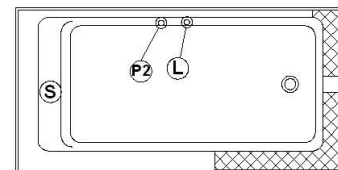

Additional(s) note(s)

Integrated acrylic tile flanges. If system, delivered with keypad not installed.
Only one handle can be factory installed.

Legend	
	Blower
	Chromotherapy light
	Grab bar
	Keypad
	Recommended faucets drilling location*
Deck cut-out line - - - - -	

*It is possible to install the faucets elsewhere on the product. The installer must verify that there are no piping or wires before drilling.

IMPORTANT NOTE: Specifications, dimensions and models are subject to change.

Visit our website <http://www.oceania-attitude.com> to access up-to-date dimensions and information. In all cases, information on the website is the most up-to-date.

Head office

591, avenue des Entreprises
Theftord Mines, Quebec
CANADA G6H 4B2

Contact numbers

Phone : 1-877-332-4224
Fax : 1-866-460-4334

Internet

Web : <http://www.oceania-attitude.com>
Email : info@bainsoceania.com