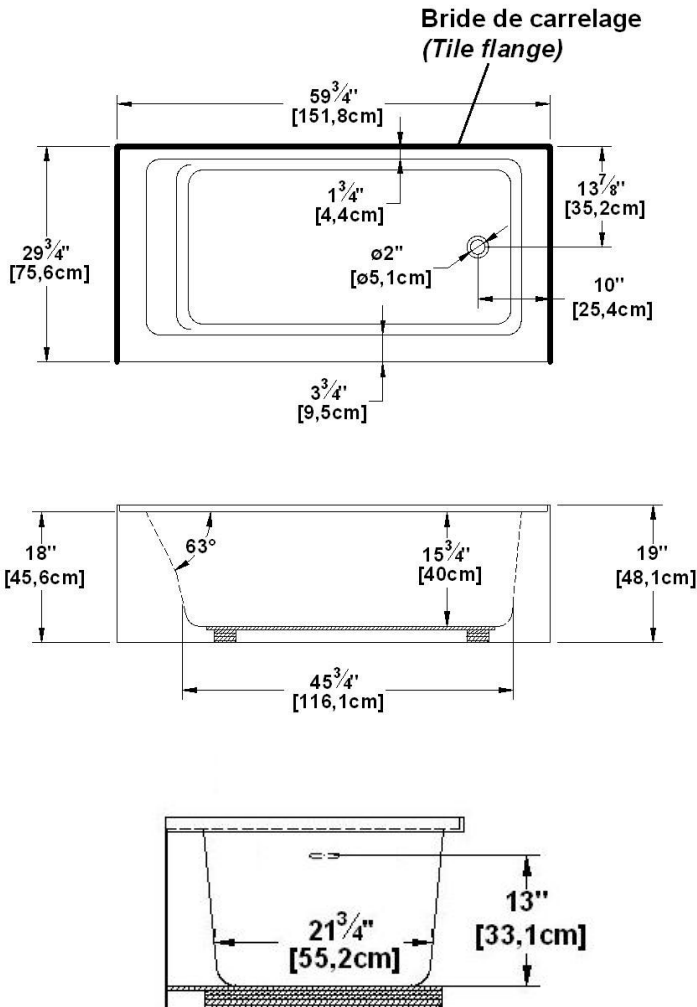

**Pure 6030 (right hand drain)**

Series : **Alcove**

Nominal dimensions: **60" x 30" x 18" [152.4 cm x 76.2 cm x 45.7 cm]**

Seats : **1**

Product code: **PU6030RLI**

Draft revision : **2024110410070**

Lumbar support : yes

Arm rests : no

Undermount : no

Low-profile available : no

**Draft and specs**

Specifications
Capacity: <b>35 IMP Gal. / 45.6 US Gal. / 159.1 liters</b>
AeroMassage™: <b>41 Easy Clean™ air jets</b>
Super AeroMassage™: <b>unavailable</b>
Characteristics: <b>Integrated front skirt</b>

Remarks
All measures have a precision of ± 1/4" (0,63cm)
If a measure is present on one side only, part is symmetrical
*internal dimensions taken at 4" (10cm) from bath bottom
*capacity is measured by filling the bath to 1-1/2" under the overflow