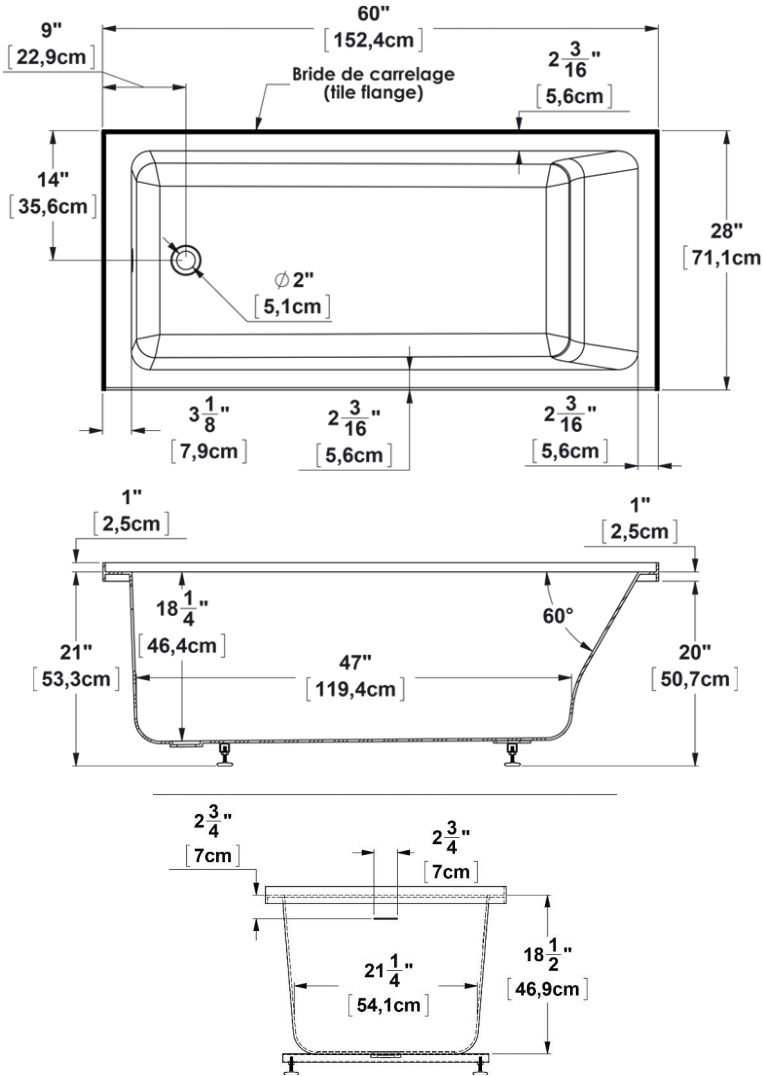

Viele 6028 (left hand drain)

Series : **Alcove**

Nominal dimensions: **60" x 28" x 21" [152.4 cm x 71.1 cm x 53.3 cm]**

Seats : **1**

Product code: **VI6028L**

Draft revision : **2023061514395**

Lumbar support : **yes**

Arm rests : **no**

Low-profile available : **no**

Draft and specs

Specifications
Capacity: 58 IMP Gal. / 75.6 US Gal. / 263.6 liters
AeroMassage™: 34 Easy Clean™ air jets
Super AeroMassage™: unavailable
Comfort Air™: unavailable
Characteristics: Integrated tile flanges on 3 sides

Remarks
All measures have a precision of ± 1/4" (0,63cm)
If a measure is present on one side only, part is symmetrical
*internal dimensions taken at 4" (10cm) from bath bottom
*capacity is measured by filling the bath to 1-1/2" under the overflow