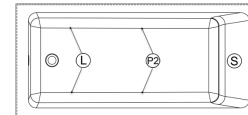

Additional(s) note(s)

Integrated acrylic tile flanges. If system, delivered with keypad not installed and remote control is included. The overflow is factory installed, the drain is included but not installed.

Legend	
	Blower
	Chromotherapy light
	Grab bar
	Keypad
	Recommended faucets drilling location*
Deck cut-out line - - - - -	

*It is possible to install the faucets elsewhere on the product. The installer must verify that there are no piping or wires before drilling.

IMPORTANT NOTE: Specifications, dimensions and models are subject to change.

Visit our website <http://www.oceania-attitude.com> to access up-to-date dimensions and information. In all cases, information on the website is the most up-to-date.

Head office

591, avenue des Entreprises
Theftord Mines, Quebec
CANADA G6H 4B2

Contact numbers

Phone : 1-877-332-4224
Fax : 1-866-460-4334

Internet

Web : <http://www.oceania-attitude.com>
Email : info@bainsoceania.com