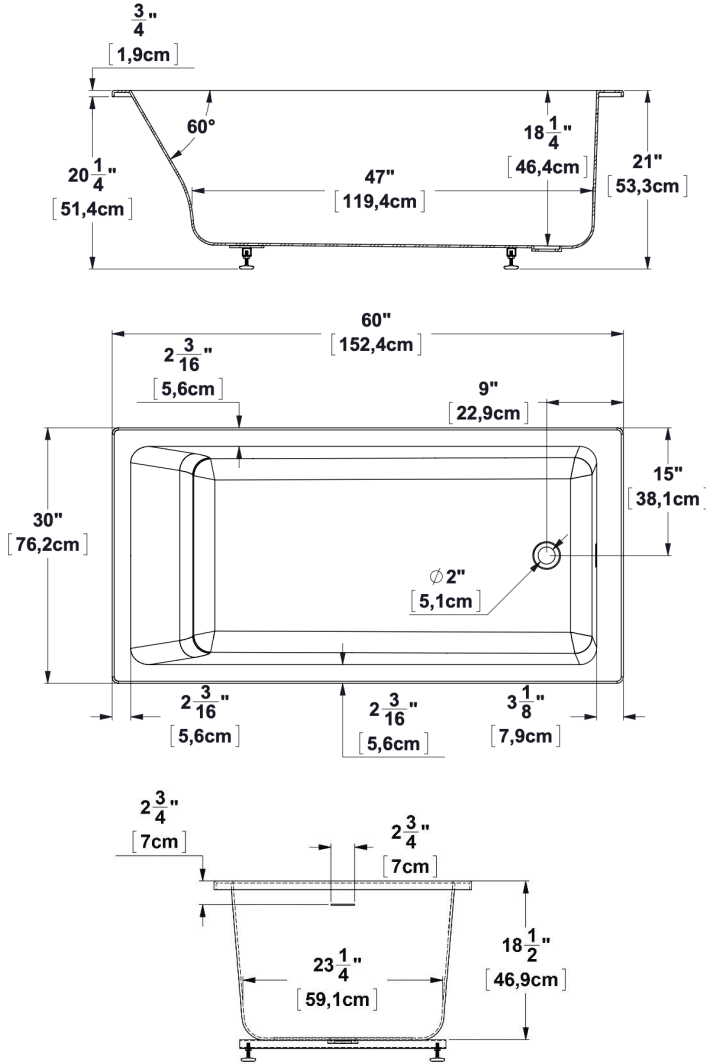

**Viele 6030**

Series : **Deck mount**

Nominal dimensions: **60" x 30" x 21" [152.4 cm x 76.2 cm x 53.3 cm]**

Seats : **1** Product code: **VI6030**

Draft revision : **2025060513484**

Lumbar support : yes Arm rests : no Undermount : yes Low-profile available : no

**Draft and specs**

**Specifications**

Capacity: **63 IMP Gal. / 82.1 US Gal. / 286.4 liters**  
 AeroMassage™: **34 Easy Clean™ air jets**  
 Super AeroMassage™: **AeroMassage™ + 12 Easy Clean™ air jets**  
 Characteristics:

**Remarks**

All measures have a precision of ± 1/4" (0,63cm)  
 If a measure is present on one side only, part is symmetrical  
 \*internal dimensions taken at 4" (10cm) from bath bottom  
 \*capacity is measured by filling the bath to 1-1/2" under the overflow