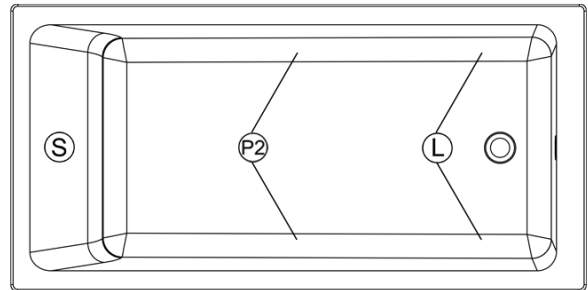

Legend

S Blower L Chromatherapy light
P2 Grab bar C Keypad
Recommended faucets drilling location*
Deck cut-out line - - - - -

Additional(s) note(s)
If system, delivered with keypad not installed and remote control is included.
The overflow is factory installed, the drain is included but not installed.

*It is possible to install the faucets elsewhere on the product. The installer must verify that there are no piping or wires before drilling.

IMPORTANT NOTE: Specifications, dimensions and models are subject to change.
Visit our website <http://www.oceania-attitude.com> to access up-to-date dimensions and information. In all cases, information on the website is the most up-to-date.