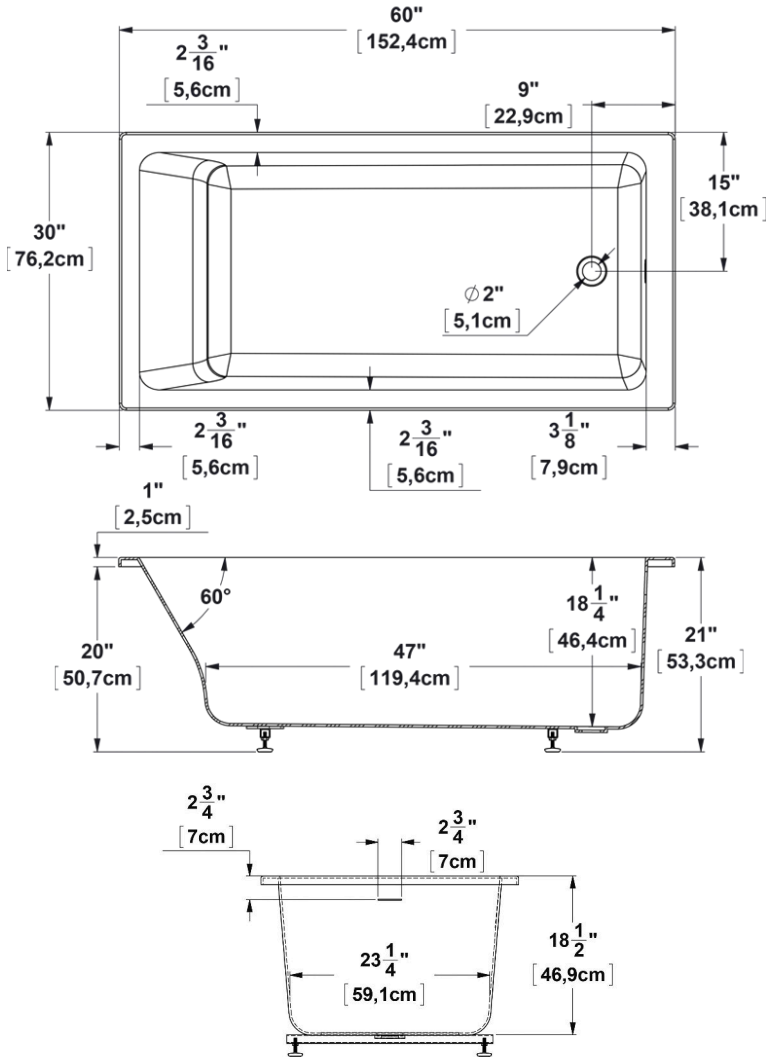

Viele 6030

Series : **Deck mount**

Nominal dimensions: **60" x 30" x 21" [152.4 cm x 76.2 cm x 53.3 cm]**

Seats : **1** Product code: **VI6030**

Draft revision : **2023061515063**

Lumbar support : yes Arm rests : no

Low-profile available : no

Draft and specs

Specifications
Capacity: 63 IMP Gal. / 82.1 US Gal. / 286.4 liters
AeroMassage™: 34 Easy Clean™ air jets
Super AeroMassage™: AeroMassage™ + 12 Easy Clean™ air jets
Comfort Air™: unavailable
Characteristics:

Remarks
All measures have a precision of ± 1/4" (0,63cm)
If a measure is present on one side only, part is symmetrical
*internal dimensions taken at 4" (10cm) from bath bottom
*capacity is measured by filling the bath to 1-1/2" under the overflow