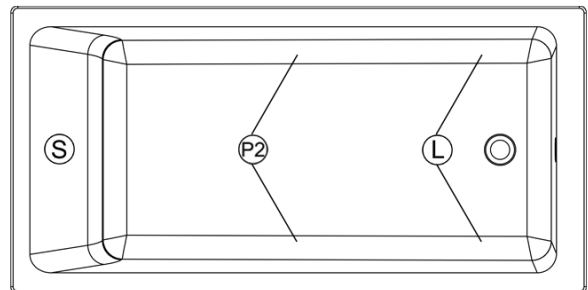

Additional(s) note(s)

If system, delivered with keypad not installed and remote control is included.

The overflow is factory installed, the drain is included but not installed.

Legend	
S Blower	L Chromotherapy light
P2 Grab bar	C Keypad
Recommended faucets drilling location*	Deck cut-out line - - - - -

*It is possible to install the faucets elsewhere on the product. The installer must verify that there are no piping or wires before drilling.

IMPORTANT NOTE: Specifications, dimensions and models are subject to change.

Visit our website <http://www.oceania-attitude.com> to access up-to-date dimensions and information. In all cases, information on the website is the most up-to-date.

Head office

591, avenue des Entreprises
Theftord Mines, Quebec
CANADA G6H 4B2

Contact numbers

Phone : 1-877-332-4224
Fax : 1-866-460-4334

Internet

Web : <http://www.oceania-attitude.com>
Email : info@bainsoceania.com