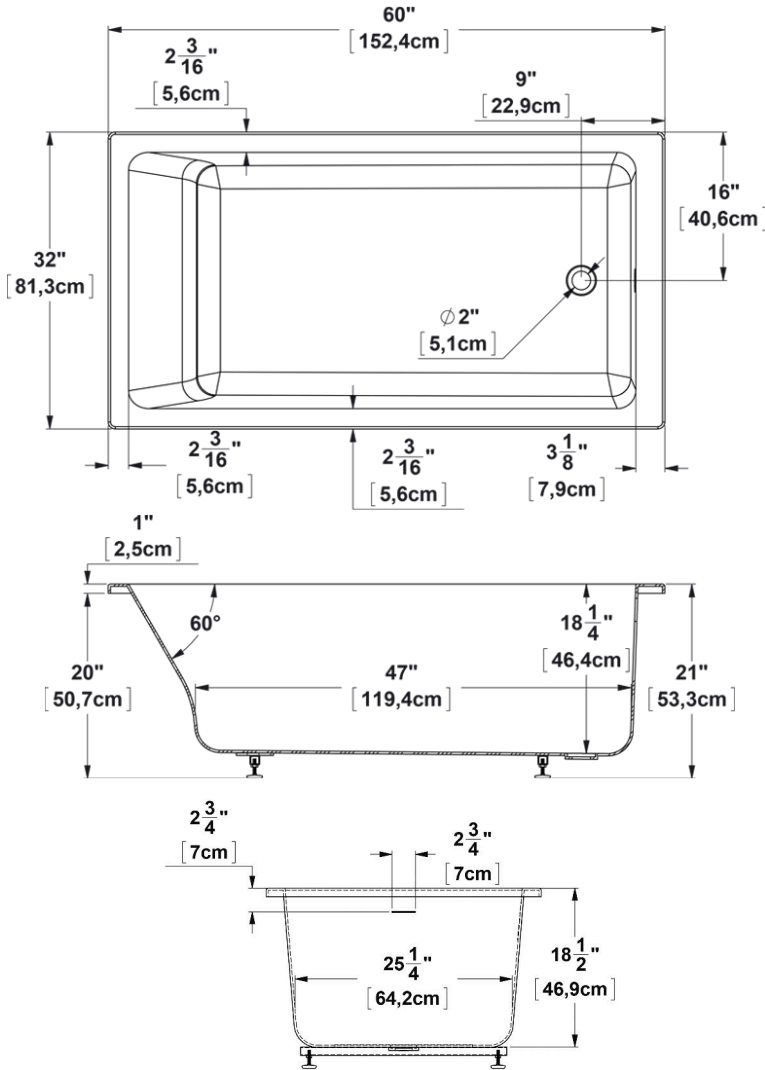

**Viele 6032**

Series : **Deck mount**

Nominal dimensions: **60" x 32" x 21" [152.4 cm x 81.3 cm x 53.3 cm]**

Seats : **1** Product code: **VI6032**

Draft revision : **2024102811163**

Lumbar support : yes Arm rests : no Undermount : yes Low-profile available : no

**Draft and specs**

Specifications
Capacity: <b>69 IMP Gal. / 89.9 US Gal. / 313.6 liters</b>
AeroMassage™: <b>36 Easy Clean™ air jets</b>
Super AeroMassage™: <b>AeroMassage™ + 12 Easy Clean™ air jets</b>
Characteristics:

Remarks
All measures have a precision of ± 1/4" (0,63cm)
If a measure is present on one side only, part is symmetrical
*internal dimensions taken at 4" (10cm) from bath bottom
*capacity is measured by filling the bath to 1-1/2" under the overflow