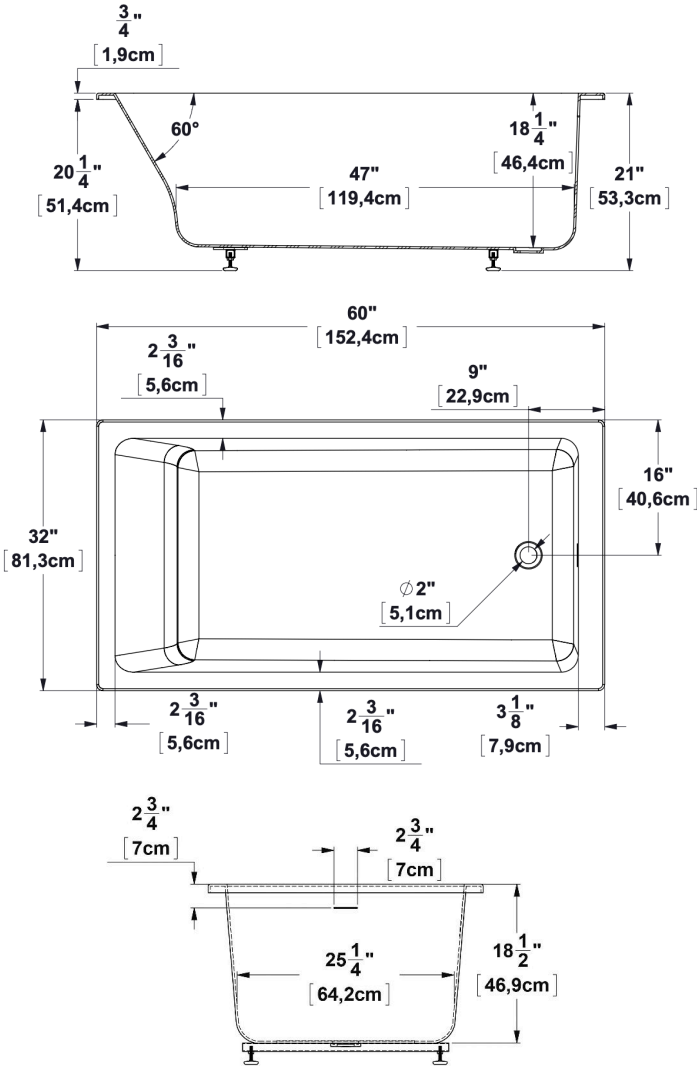

Viele 6032

Series : **Deck mount**

Nominal dimensions: **60" x 32" x 21" [152.4 cm x 81.3 cm x 53.3 cm]**

Seats : **1** Product code: **VI6032**

Draft revision : **2025060513531**

Lumbar support : yes Arm rests : no Undermount : yes Low-profile available : no

Draft and specs

Specifications

Capacity: **69 IMP Gal. / 89.9 US Gal. / 313.6 liters**
 AeroMassage™: **36 Easy Clean™ air jets**
 Super AeroMassage™: **AeroMassage™ + 12 Easy Clean™ air jets**
 Characteristics:

Remarks

All measures have a precision of ± 1/4" (0,63cm)
 If a measure is present on one side only, part is symmetrical
 *internal dimensions taken at 4" (10cm) from bath bottom
 *capacity is measured by filling the bath to 1-1/2" under the overflow