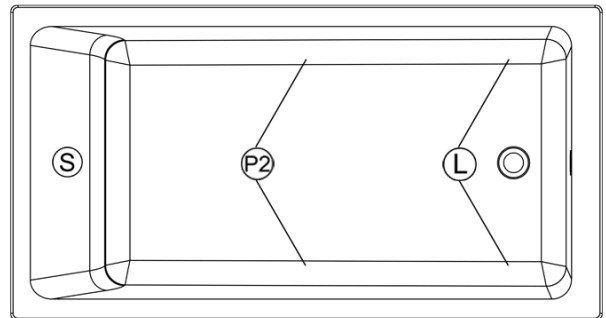

Legend

(S) Blower (L) Chromotherapy light
(P2) Grab bar (C) Keypad
Recommended faucets drilling location*
Deck cut-out line - - - - -

Additional(s) note(s)

If system, delivered with keypad not installed and remote control is included.

The overflow is factory installed, the drain is included but not installed.

*It is possible to install the faucets elsewhere on the product. The installer must verify that there are no piping or wires before drilling.

IMPORTANT NOTE: Specifications, dimensions and models are subject to change.

Visit our website <http://www.oceania-attitude.com> to access up-to-date dimensions and information. In all cases, information on the website is the most up-to-date.

Head office

591, avenue des Entreprises
Thetford Mines, Quebec
CANADA G6H 4B2

Contact numbers

Phone : 1-877-332-4224
Fax : 1-866-460-4334

Internet

Web : <http://www.oceania-attitude.com>
Email : info@bainsoceania.com