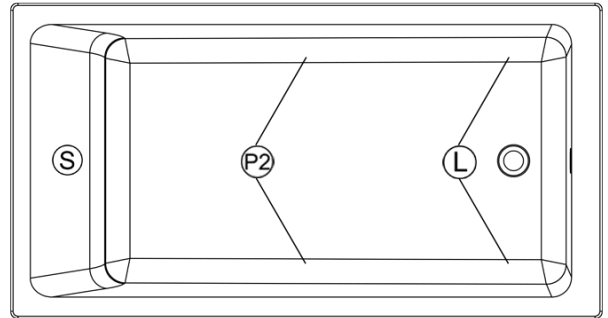

Legend	
S Blower	L Chromotherapy light
P2 Grab bar	C Keypad
Recommended faucets drilling location*	Deck cut-out line - - - - -

Additional(s) note(s)
If system, delivered with keypad not installed and remote control is included.
The overflow is factory installed, the drain is included but not installed.

*It is possible to install the faucets elsewhere on the product. The installer must verify that there are no piping or wires before drilling.

IMPORTANT NOTE: Specifications, dimensions and models are subject to change.
Visit our website <http://www.oceania-attitude.com> to access up-to-date dimensions and information. In all cases, information on the website is the most up-to-date.