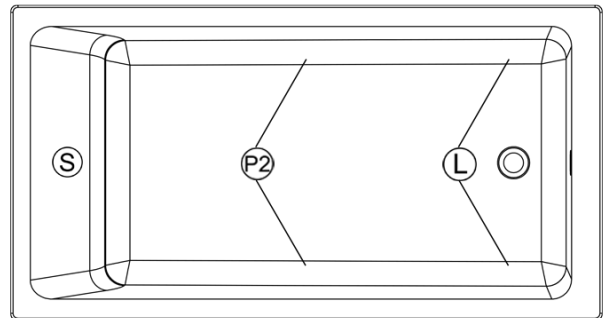

Additional(s) note(s)

If system, delivered with keypad not installed and remote control is included.

The overflow is factory installed, the drain is included but not installed.

Legend	
S Blower	L Chromotherapy light
P2 Grab bar	C Keypad
Recommended faucets drilling location*	Deck cut-out line - - - - -

*It is possible to install the faucets elsewhere on the product. The installer must verify that there are no piping or wires before drilling.

IMPORTANT NOTE: Specifications, dimensions and models are subject to change.

Visit our website <http://www.oceania-attitude.com> to access up-to-date dimensions and information. In all cases, information on the website is the most up-to-date.

Head office

591, avenue des Entreprises
Theftord Mines, Quebec
CANADA G6H 4B2

Contact numbers

Phone : 1-877-332-4224
Fax : 1-866-460-4334

Internet

Web : <http://www.oceania-attitude.com>
Email : info@bainsoceania.com