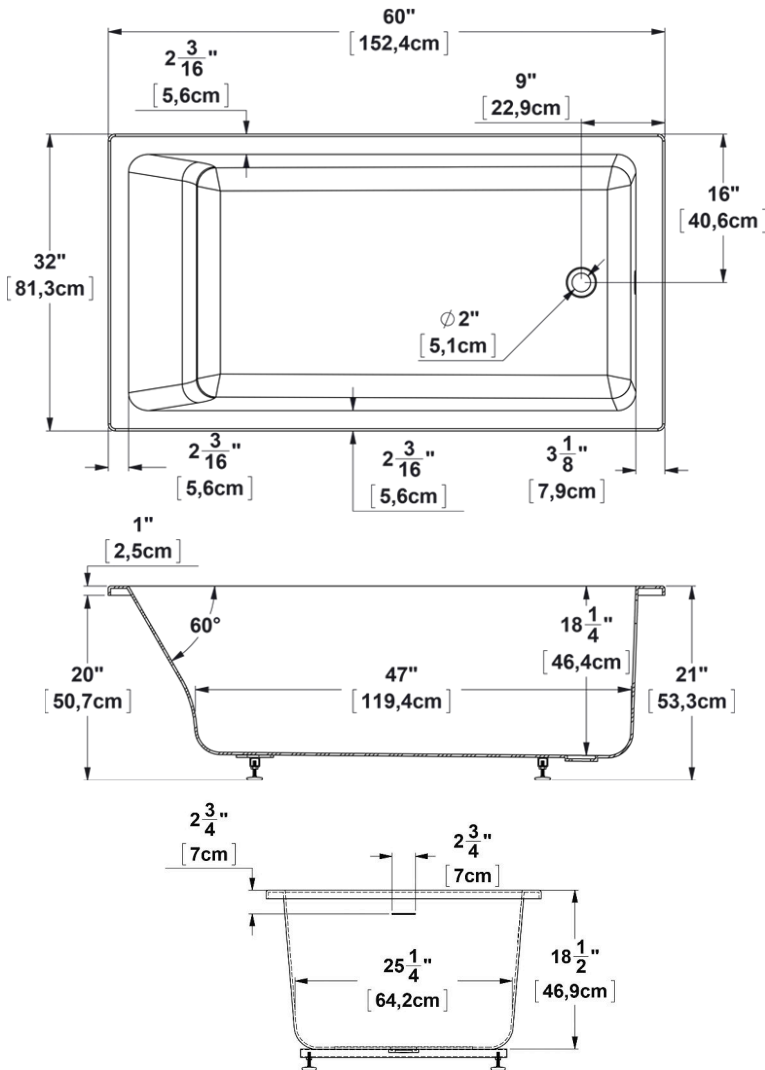

Viele 6032

Series : **Deck mount**

Nominal dimensions: **60" x 32" x 21" [152.4 cm x 81.3 cm x 53.3 cm]**

Seats : **1** Product code: **VI6032**

Draft revision : **2023061515102**

Lumbar support : yes Arm rests : no

Low-profile available : no

Draft and specs

Specifications
Capacity: 69 IMP Gal. / 89.9 US Gal. / 313.6 liters
AeroMassage™: 36 Easy Clean™ air jets
Super AeroMassage™: AeroMassage™ + 12 Easy Clean™ air jets
Comfort Air™: unavailable
Characteristics:

Remarks
All measures have a precision of ± 1/4" (0,63cm)
If a measure is present on one side only, part is symmetrical
*internal dimensions taken at 4" (10cm) from bath bottom
*capacity is measured by filling the bath to 1-1/2" under the overflow