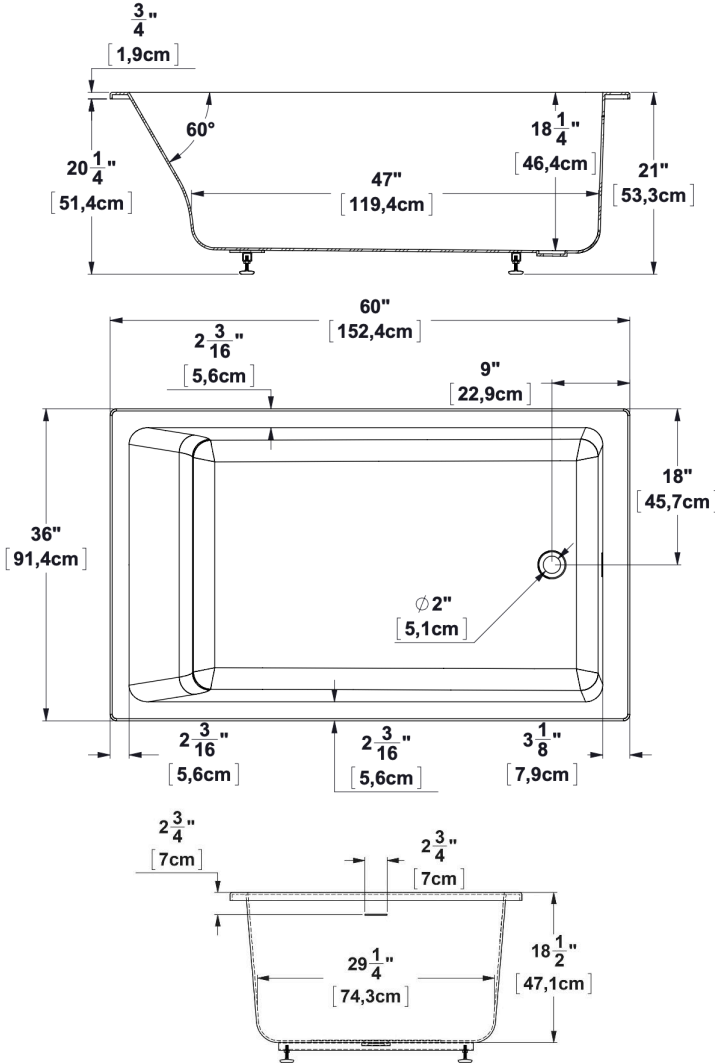

Viele 6036

Series : **Deck mount**

Nominal dimensions: **60" x 36" x 21" [152.4 cm x 91.4 cm x 53.3 cm]**

Seats : **1** Product code: **VI6036**

Draft revision : **2025060514111**

Lumbar support : yes Arm rests : no Undermount : yes Low-profile available : no

Draft and specs

Specifications

Capacity: **80 IMP Gal. / 104.3 US Gal. / 363.6 liters**
AeroMassage™: **39 Easy Clean™ air jets**
Super AeroMassage™: **AeroMassage™ + 12 Easy Clean™ air jets**
Characteristics:

Remarks

All measures have a precision of ± 1/4" (0,63cm)
If a measure is present on one side only, part is symmetrical
*internal dimensions taken at 4" (10cm) from bath bottom
*capacity is measured by filling the bath to 1-1/2" under the overflow

Available models

Soaker ☒
AeroMassage™ ☒
Super AeroMassage™ ☒

Available recommended options

Front skirt: JA60
Recommended drain: Included (Matte White finish)
Tile flanges: available
Floating remote control: included if ordered with system
Linear overflow: Integrated