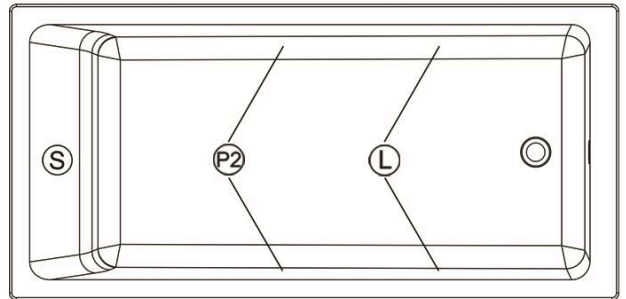

Legend

(S) Blower (L) Chromotherapy light
(P2) Grab bar (C) Keypad
Recommended faucets drilling location*
Deck cut-out line - - - - -

Additional(s) note(s)

If system, delivered with keypad not installed and remote control is included.

The overflow is factory installed, the drain is included but not installed.

*It is possible to install the faucets elsewhere on the product. The installer must verify that there are no piping or wires before drilling.

IMPORTANT NOTE: Specifications, dimensions and models are subject to change.

Visit our website <http://www.oceania-attitude.com> to access up-to-date dimensions and information. In all cases, information on the website is the most up-to-date.

Head office

591, avenue des Entreprises
Thetford Mines, Quebec
CANADA G6H 4B2

Contact numbers

Phone : 1-877-332-4224
Fax : 1-866-460-4334

Internet

Web : <http://www.oceania-attitude.com>
Email : info@bainsoceania.com