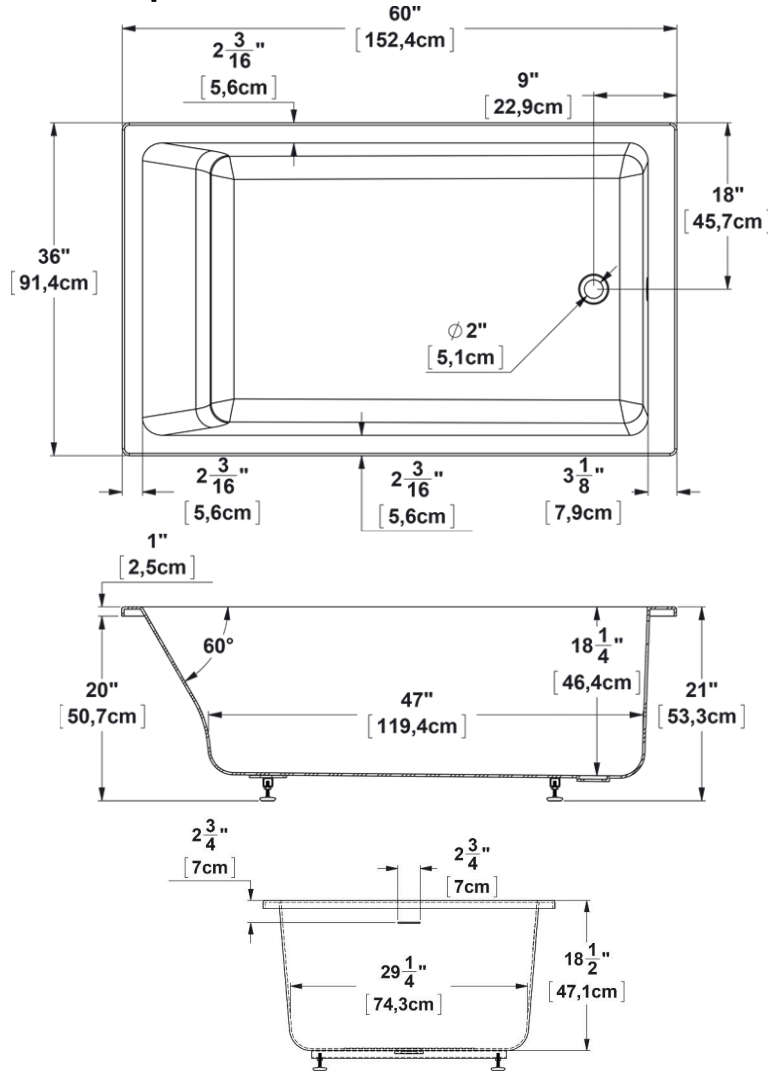

**Viele 6036**

Series : **Deck mount**

Nominal dimensions: **60" x 36" x 21" [152.4 cm x 91.4 cm x 53.3 cm]**

Seats : **1** Product code: **VI6036**

Draft revision : **2023061515170**

Lumbar support : yes Arm rests : no

Low-profile available : no

**Draft and specs**

Specifications
Capacity: <b>80 IMP Gal. / 104.3 US Gal. / 363.6 liters</b>
AeroMassage™: <b>39 Easy Clean™ air jets</b>
Super AeroMassage™: <b>AeroMassage™ + 12 Easy Clean™ air jets</b>
Comfort Air™: <b>unavailable</b>
Characteristics:

Remarks
All measures have a precision of ± 1/4" (0,63cm)
If a measure is present on one side only, part is symmetrical
*internal dimensions taken at 4" (10cm) from bath bottom
*capacity is measured by filling the bath to 1-1/2" under the overflow