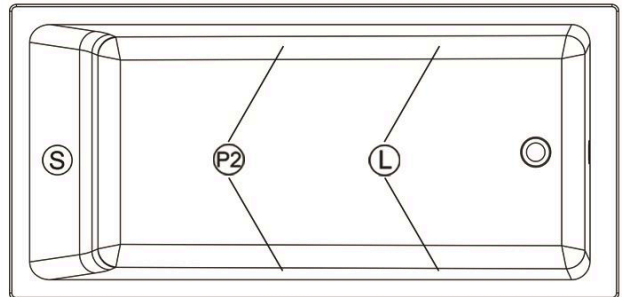

Legend	
S Blower	L Chromotherapy light
P2 Grab bar	C Keypad
Recommended faucets drilling location*	Deck cut-out line - - - - -

Additional(s) note(s)
If system, delivered with keypad not installed and remote control is included.
The overflow is factory installed, the drain is included but not installed.

*It is possible to install the faucets elsewhere on the product. The installer must verify that there are no piping or wires before drilling.

IMPORTANT NOTE: Specifications, dimensions and models are subject to change.
Visit our website <http://www.oceania-attitude.com> to access up-to-date dimensions and information. In all cases, information on the website is the most up-to-date.