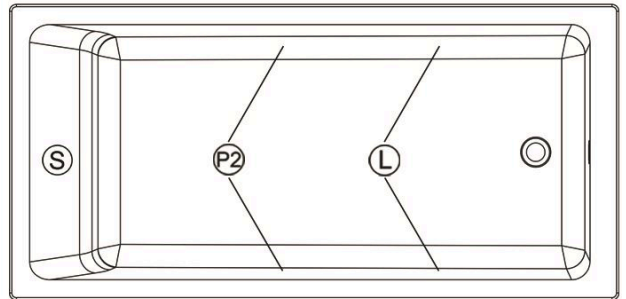

Remarks

All measures have a precision of ± 1/4" (0,63cm)
 If a measure is present on one side only, part is symmetrical
 *internal dimensions taken at 4" (10cm) from bath bottom
 *capacity is measured by filling the bath to 1-1/2" under the overflow

Available models

Soaker
 AeroMassage™
 Super AeroMassage™

Available recommended options

Front skirt: JA66
 Recommended drain: Included (Matte White finish)
 Tile flanges: available
 Floating remote control: included if ordered with system
 Linear overflow: Integrated