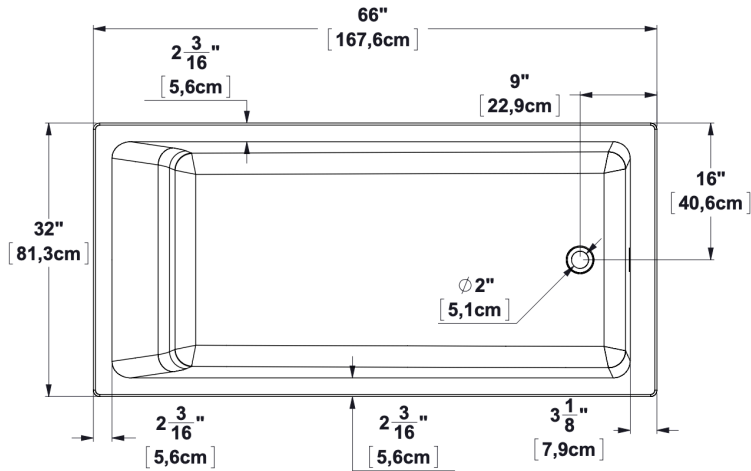

Viele 6632

Series : **Deck mount**

Nominal dimensions: **66" x 32" x 21" [167.6 cm x 81.3 cm x 53.3 cm]**

Seats : **1** Product code: **VI6632**

Draft revision : **2025060514114**

Lumbar support : yes Arm rests : no Undermount : yes Low-profile available : no

Draft and specs

Specifications

Capacity: **78 IMP Gal. / 101.7 US Gal. / 354.5 liters**
 AeroMassage™: **40 Easy Clean™ air jets**
 Super AeroMassage™: **AeroMassage™ + 12 Easy Clean™ air jets**
 Characteristics:

Remarks

All measures have a precision of ± 1/4" (0,63cm)
 If a measure is present on one side only, part is symmetrical
 *internal dimensions taken at 4" (10cm) from bath bottom
 *capacity is measured by filling the bath to 1-1/2" under the overflow