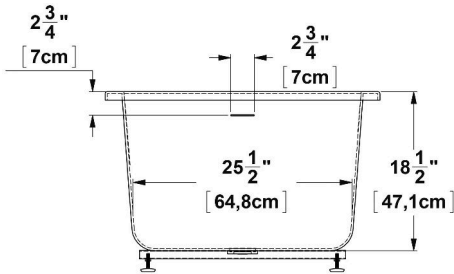

Viele 6632

Series : **Deck mount**

Nominal dimensions: **66" x 32" x 21" [167.6 cm x 81.3 cm x 53.3 cm]**

Seats : **1** Product code: **VI6632**

Draft revision : **2025060514114**

Lumbar support : yes Arm rests : no Undermount : yes Low-profile available : no

Draft and specs

Specifications

Capacity: **78 IMP Gal. / 101.7 US Gal. / 354.5 liters**
 AeroMassage™: **40 Easy Clean™ air jets**
 Super AeroMassage™: **AeroMassage™ + 12 Easy Clean™ air jets**
 Characteristics:

Remarks

All measures have a precision of ± 1/4" (0,63cm)
 If a measure is present on one side only, part is symmetrical
 *internal dimensions taken at 4" (10cm) from bath bottom
 *capacity is measured by filling the bath to 1-1/2" under the overflow