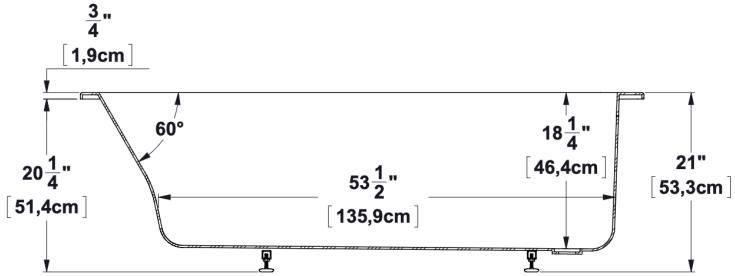

Viele 6632

Series : **Deck mount**

Nominal dimensions: **66" x 32" x 21" [167.6 cm x 81.3 cm x 53.3 cm]**

Seats : **1** Product code: **VI6632**

Draft revision : **2025060514114**

Lumbar support : yes Arm rests : no Undermount : yes Low-profile available : no

Draft and specs

Specifications

Capacity: **78 IMP Gal. / 101.7 US Gal. / 354.5 liters**
 AeroMassage™: **40 Easy Clean™ air jets**
 Super AeroMassage™: **AeroMassage™ + 12 Easy Clean™ air jets**
 Characteristics:

Remarks

All measures have a precision of ± 1/4" (0,63cm)
 If a measure is present on one side only, part is symmetrical
 *internal dimensions taken at 4" (10cm) from bath bottom
 *capacity is measured by filling the bath to 1-1/2" under the overflow