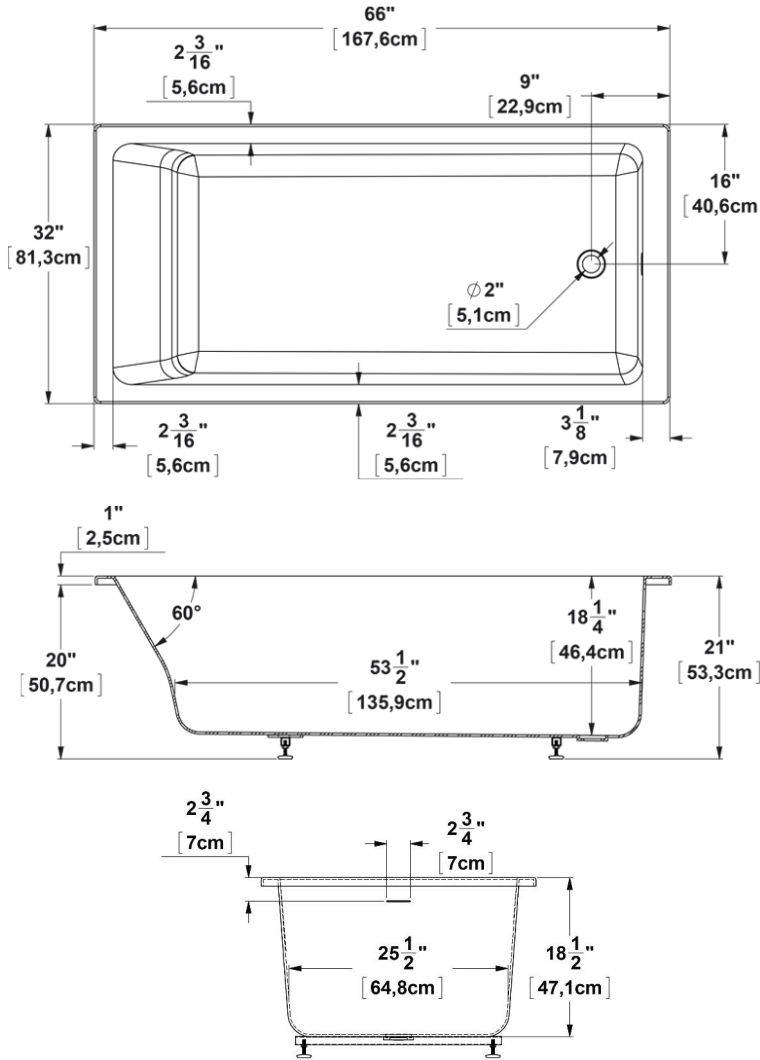

**Viele 6632**

Series : **Deck mount**

Nominal dimensions: **66" x 32" x 21" [167.6 cm x 81.3 cm x 53.3 cm]**

Seats : **1** Product code: **VI6632**

Draft revision : **2023052413302**

Lumbar support : yes Arm rests : no

Low-profile available : no

**Draft and specs**

Specifications
Capacity: <b>78 IMP Gal. / 101.7 US Gal. / 354.5 liters</b>
AeroMassage™: <b>40 Easy Clean™ air jets</b>
Super AeroMassage™: <b>AeroMassage™ + 12 Easy Clean™ air jets</b>
Comfort Air™: <b>unavailable</b>
Characteristics:

Remarks
All measures have a precision of ± 1/4" (0,63cm)
If a measure is present on one side only, part is symmetrical
*internal dimensions taken at 4" (10cm) from bath bottom
*capacity is measured by filling the bath to 1-1/2" under the overflow