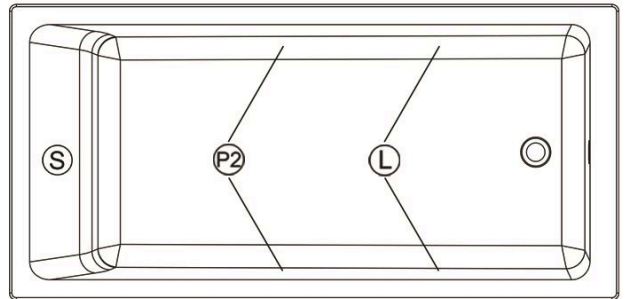

Legend	
S Blower	L Chromotherapy light
P2 Grab bar	C Keypad
Recommended faucets drilling location*	Deck cut-out line - - - - -

Additional(s) note(s)

If system, delivered with keypad not installed and remote control is included.

The overflow is factory installed, the drain is included but not installed.

*It is possible to install the faucets elsewhere on the product. The installer must verify that there are no piping or wires before drilling.

IMPORTANT NOTE: Specifications, dimensions and models are subject to change.

Visit our website <http://www.oceania-attitude.com> to access up-to-date dimensions and information. In all cases, information on the website is the most up-to-date.

Head office

591, avenue des Entreprises
Theftord Mines, Quebec
CANADA G6H 4B2

Contact numbers

Phone : 1-877-332-4224
Fax : 1-866-460-4334

Internet

Web : <http://www.oceania-attitude.com>
Email : info@bainsoceania.com