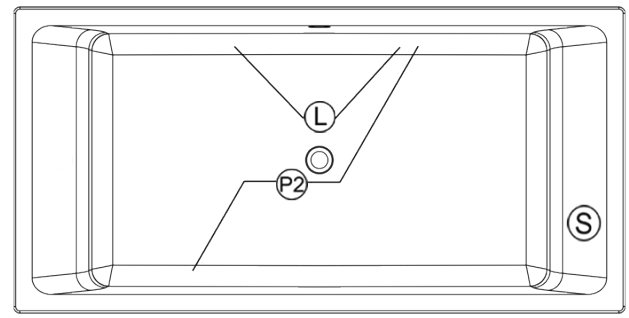

**Remarks**

All measures have a precision of ± 1/4" (0,63cm)  
 If a measure is present on one side only, part is symmetrical  
 \*internal dimensions taken at 4" (10cm) from bath bottom  
 \*capacity is measured by filling the bath to 1-1/2" under the overflow

**Available models**

Soaker   
 AeroMassage™   
 Super AeroMassage™

**Available recommended options**

Front skirt: JA72  
 Recommended drain: Included (Matte White finish)  
 Tile flanges: available  
 Floating remote control: included if ordered with system  
 Linear overflow: Integrated