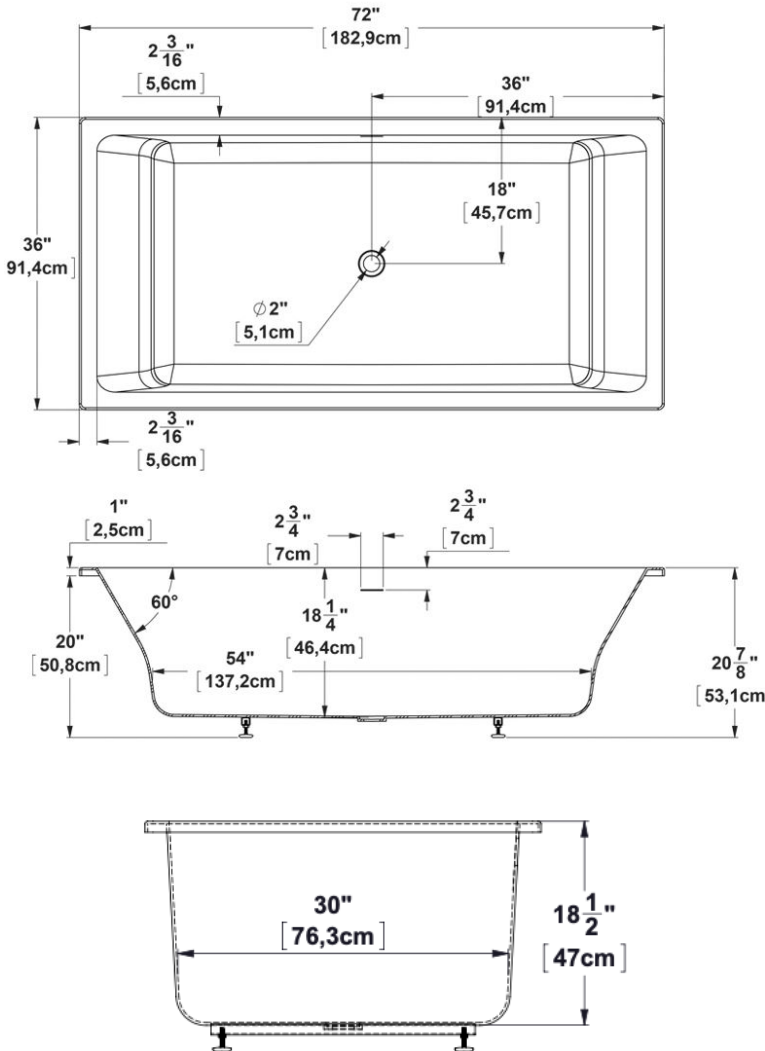

**Viele 7236**

Series : **Deck mount**

Nominal dimensions: **72" x 36" x 21" [182.9 cm x 91.4 cm x 53.3 cm]**

Seats : **2** Product code: **VI7236**

Draft revision : **2024102912533**

Lumbar support : yes Arm rests : no Undermount : yes Low-profile available : no

**Draft and specs**

**Specifications**

Capacity: **95 IMP Gal. / 123.9 US Gal. / 431.8 liters**  
 AeroMassage™: **48 Easy Clean™ air jets**  
 Super AeroMassage™: **AeroMassage™ + 12 Easy Clean™ air jets**  
 Characteristics:

**Remarks**

All measures have a precision of ± 1/4" (0,63cm)  
 If a measure is present on one side only, part is symmetrical  
 \*internal dimensions taken at 4" (10cm) from bath bottom  
 \*capacity is measured by filling the bath to 1-1/2" under the overflow