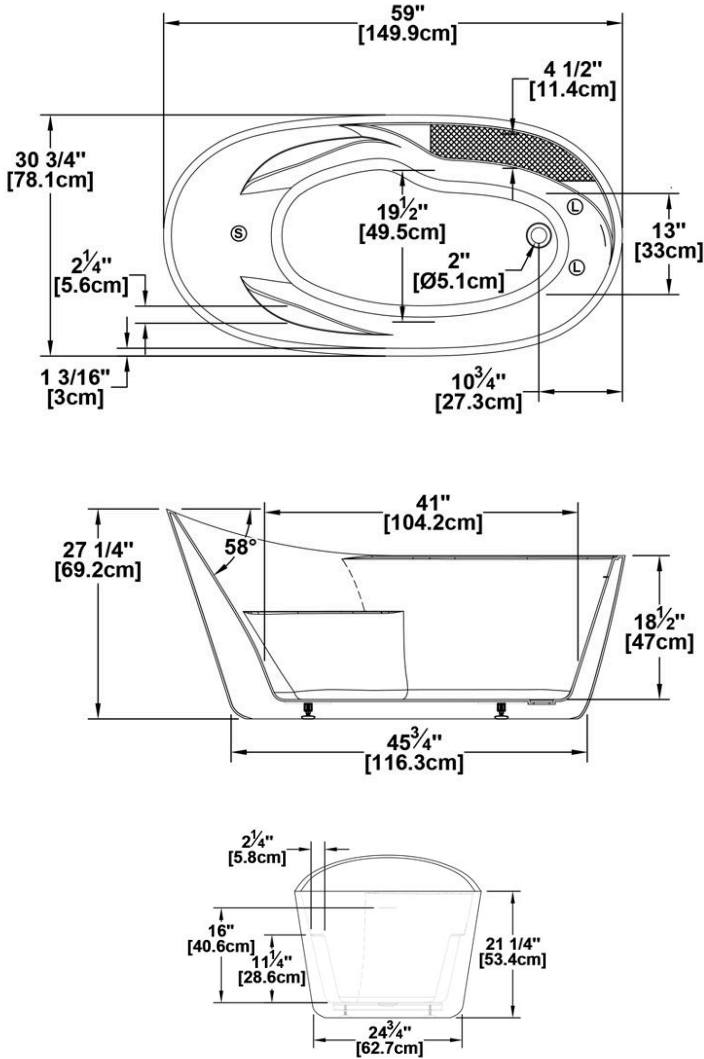

Romy 59 with faucet deck type A

Series : **Authentik Signature**

Nominal dimensions: **59" x 31" x 27" [149.9 cm x 78.7 cm x 68.6 cm]**

Seats : **1**

Product code: **RO59DMFA**

Draft revision : **2024042912544**

Lumbar support : no

Arm rests : yes

Low-profile available : no

Draft and specs

Specifications
Capacity: 46 IMP Gal. / 59.9 US Gal. / 209.1 liters
AeroMassage™: 40 Easy Clean™ air jets
Super AeroMassage™: unavailable
Comfort Air™: unavailable
Characteristics: One-piece freestanding bath

Remarks
All measures have a precision of ± 1/4" (0,63cm)
If a measure is present on one side only, part is symmetrical
*internal dimensions taken at 4" (10cm) from bath bottom
*capacity is measured by filling the bath to 1-1/2" under the overflow