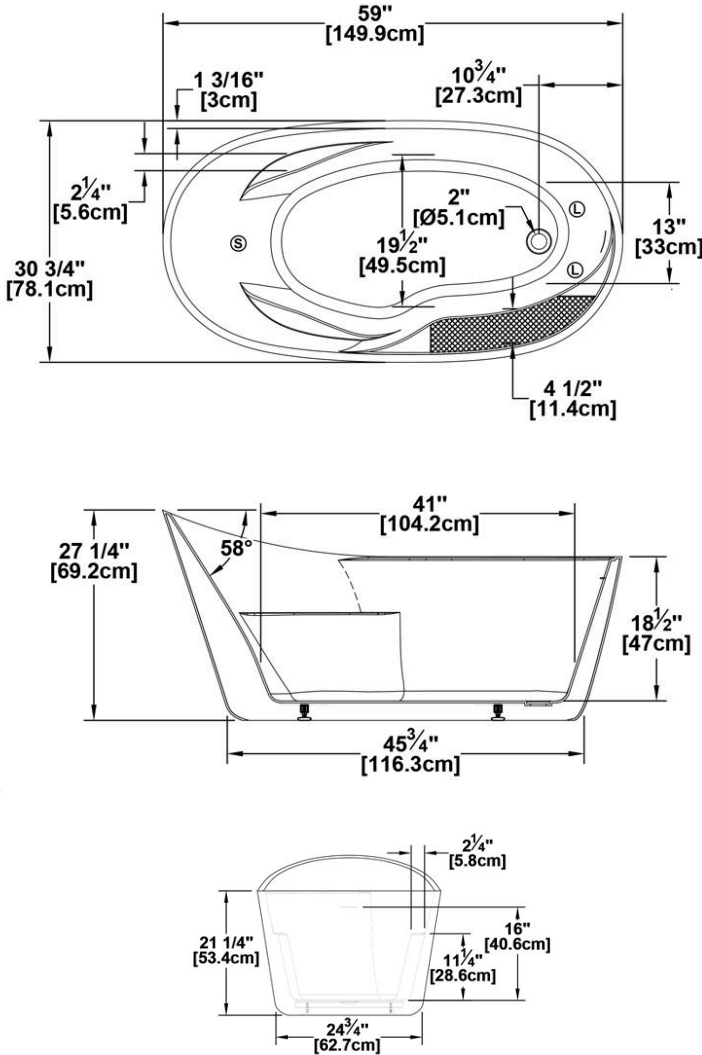

Romy 59 with faucet deck type B

Series : **Authentik Signature**

Nominal dimensions: **59" x 31" x 27" [149.9 cm x 78.7 cm x 68.6 cm]**

Seats : **1**

Product code: **RO59DMFB**

Draft revision : **2024041108185**

Lumbar support : no

Arm rests : yes

Low-profile available : no

Draft and specs

Specifications
Capacity: 46 IMP Gal. / 59.9 US Gal. / 209.1 liters
AeroMassage™: 40 Easy Clean™ air jets
Super AeroMassage™: unavailable
Comfort Air™: unavailable
Characteristics: One-piece freestanding bath

Remarks
All measures have a precision of ± 1/4" (0,63cm)
If a measure is present on one side only, part is symmetrical
*internal dimensions taken at 4" (10cm) from bath bottom
*capacity is measured by filling the bath to 1-1/2" under the overflow