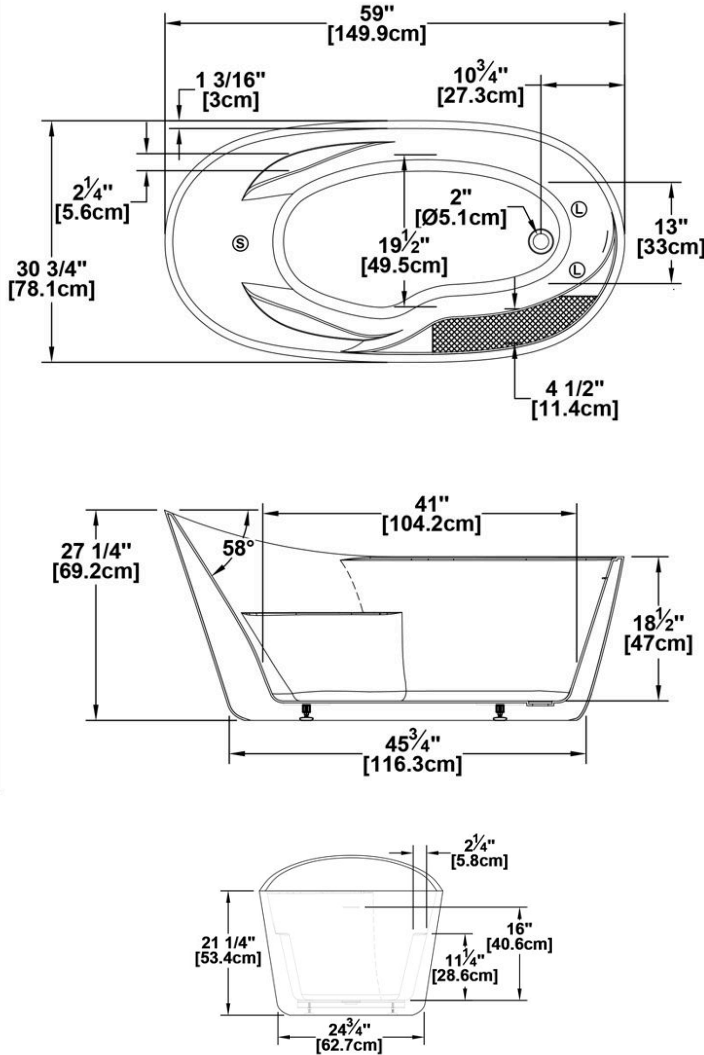

Romy 59 with faucet deck type B

Series : **Authentik Signature**

Nominal dimensions: **59" x 31" x 27" [149.9 cm x 78.7 cm x 68.6 cm]**

Seats : **1**

Product code: **RO59DMFB**

Draft revision : **2024042912552**

Lumbar support : no

Arm rests : yes

Low-profile available : no

Draft and specs

Specifications
Capacity: 46 IMP Gal. / 59.9 US Gal. / 209.1 liters
AeroMassage™: 40 Easy Clean™ air jets
Super AeroMassage™: unavailable
Comfort Air™: unavailable
Characteristics: One-piece freestanding bath

Remarks
All measures have a precision of ± 1/4" (0,63cm)
If a measure is present on one side only, part is symmetrical
*internal dimensions taken at 4" (10cm) from bath bottom
*capacity is measured by filling the bath to 1-1/2" under the overflow