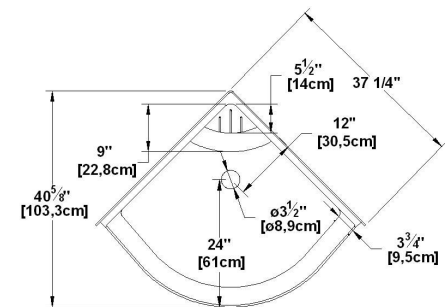

**Avalanche 36**

Product code: **AV36**

Nominal dimensions: **36" x 36" x 78" [91.4 cm x 91.4 cm x 198.1 cm]**

Material: **acrylic**

Draft revision : **20241018080712**

**Draft and specs**

**Specifications**

Textured floor: **no**

Footrest: **yes**

Characteristics:

**Remarks**

All measures have a precision of  $\pm 1/4"$  (0,63cm)  
If a measure is present on one side only, part is symmetrical

**Available options**

Shower seat:

Shower door : **PD3640 PD3650 PD3640BK**

Additional note(s):

**IMPORTANT NOTE :**

Specifications, dimensions and models are subject to change.  
Visit our website <http://www.oceania-attitude.com> to access up-to-date dimensions and informations. In all cases, information on the website is the most up-to-date.