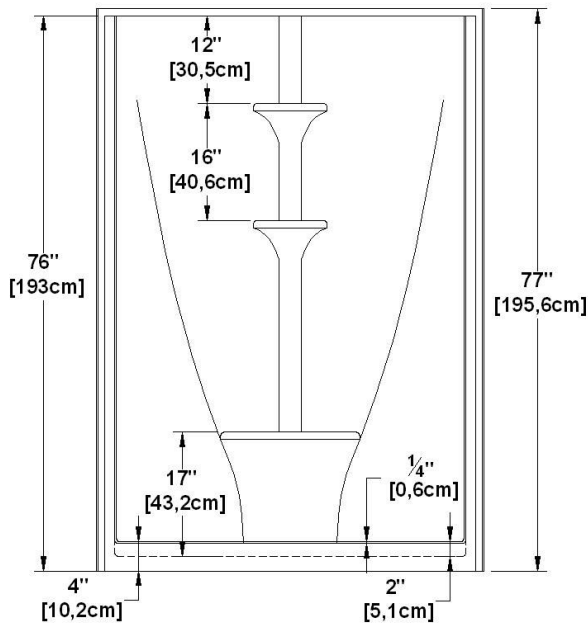

**Avalanche 36**

Product code: **AV36**

Nominal dimensions: **36" x 36" x 78" [91.4 cm x 91.4 cm x 198.1 cm]**

Material: **acrylic**

Draft revision : **20241018080712**

**Draft and specs**

**Specifications**

Textured floor: **no**

Footrest: **yes**

Characteristics:

**Remarks**

All measures have a precision of  $\pm 1/4"$  (0,63cm)  
If a measure is present on one side only, part is symmetrical

**Available options**

Shower seat:

Shower door : **PD3640 PD3650 PD3640BK**

Additional note(s):

**IMPORTANT NOTE :**

Specifications, dimensions and models are subject to change.  
Visit our website <http://www.oceania-attitude.com> to access up-to-date dimensions and informations. In all cases, information on the website is the most up-to-date.