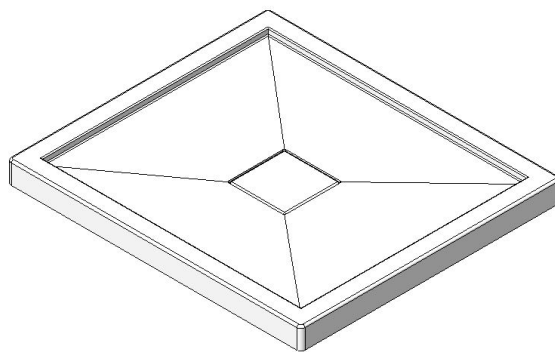

Base 36x32 square drain cover

Product code: **SB3632**

Nominal dimensions: **36" x 32" x 2.625" [91.4 cm x 81.3 cm x 6.7 cm]**

Material: **acrylic**

Draft revision : **20240109150819**

Draft and specs

Specifications

Textured floor: **no**

Footrest: **no**

Characteristics:

Remarks

All measures have a precision of $\pm 1/4"$ (0,63cm)
If a measure is present on one side only, part is symmetrical

Available options

Shower seat:

Shower door : **FP32 FP32R36 PB136 PB23632**

Additional note(s):

Integrated tile flanges not shown. To be specified when ordering. Aluminum tile flanges can be supplied as an option. *The "X" configuration has no tiling flange. The aluminum tile flanges are provided, but not factory installed.