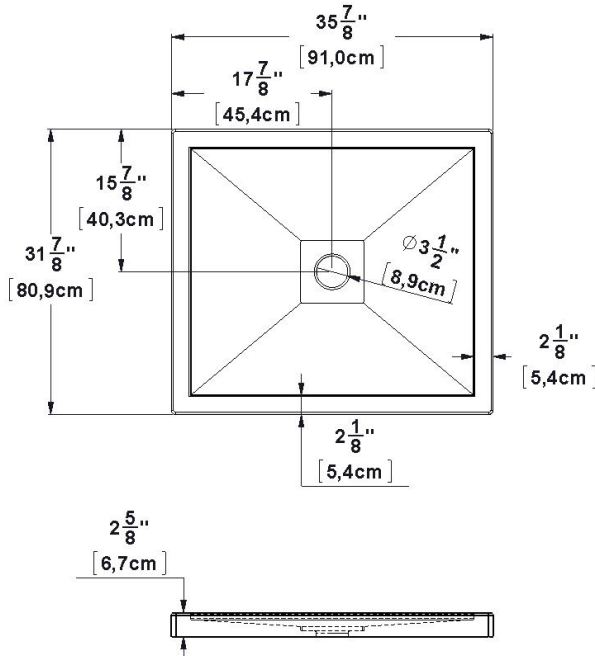

Base 36x32 square drain cover

Product code: **SB3632**

Nominal dimensions: **36" x 32" x 2.625" [91.4 cm x 81.3 cm x 6.7 cm]**

Material: **acrylic**

Draft revision : **20240109150819**

Draft and specs

Specifications

Textured floor: **no**

Footrest: **no**

Characteristics:

Remarks

All measures have a precision of $\pm 1/4"$ (0,63cm)
If a measure is present on one side only, part is symmetrical

Available options

Shower seat: