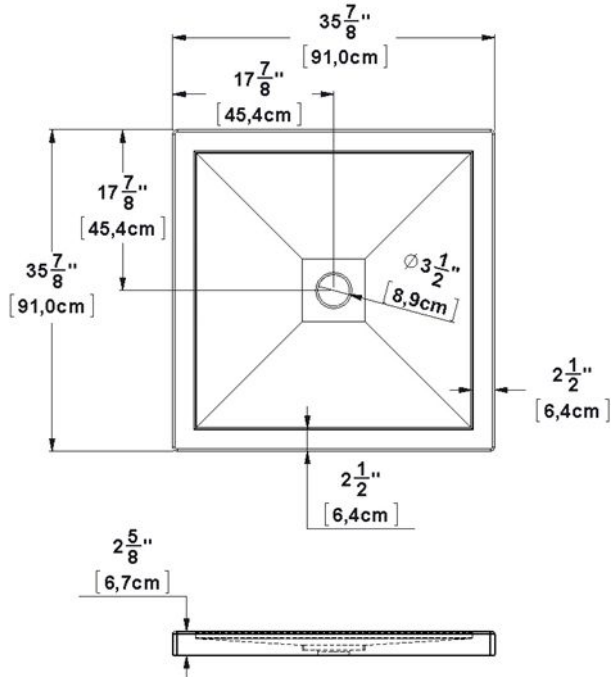

Base 36x36 square drain cover

Product code: **SB3636**

Nominal dimensions: **36" x 36" x 2.625" [91.4 cm x 91.4 cm x 6.7 cm]**

Material: **acrylic**

Draft revision : **20170322102000**

Draft and specs

Specifications

Textured floor: **no**

Footrest: **no**

Characteristics:

Remarks

All measures have a precision of $\pm 1/4"$ (0,63cm)
If a measure is present on one side only, part is symmetrical

Available options

Shower seat: **SS16-A, SS16-B**

Shower door : **PB136 PB23636**

Additional note(s):

Integrated tile flanges not shown. To be specified when ordering.
Aluminum tile flanges can be supplied as an option.

IMPORTANT NOTE :

Specifications, dimensions and models are subject to change.
Visit our website <http://www.oceania-attitude.com> to access up-to-date dimensions and informations. In all cases, information on the website is the most up-to-date.