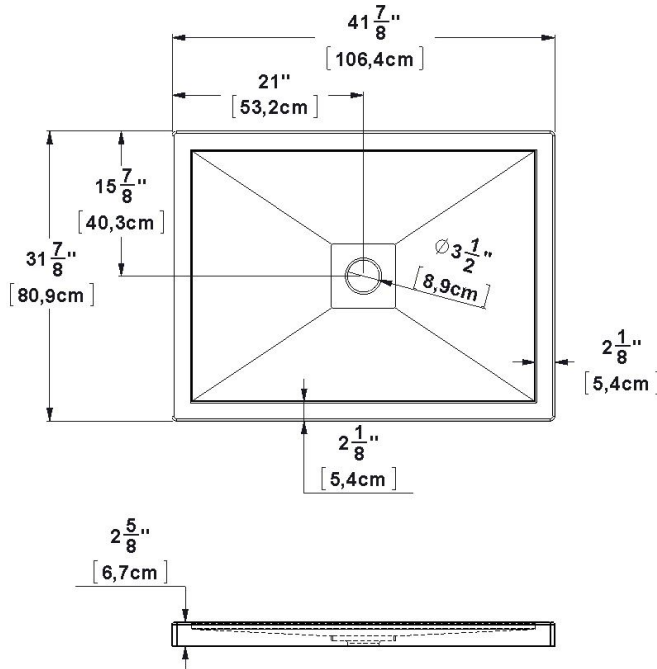

Base 42x32 square drain cover

Product code: **SB4232**

Nominal dimensions: **42" x 32" x 2.625" [106.7 cm x 81.3 cm x 6.7 cm]**

Material: **acrylic**

Draft revision : **20240109151055**

Draft and specs

Specifications

Textured floor: **no**

Footrest: **no**

Characteristics:

Remarks

All measures have a precision of $\pm 1/4"$ (0,63cm)
If a measure is present on one side only, part is symmetrical

Available options

Shower seat: