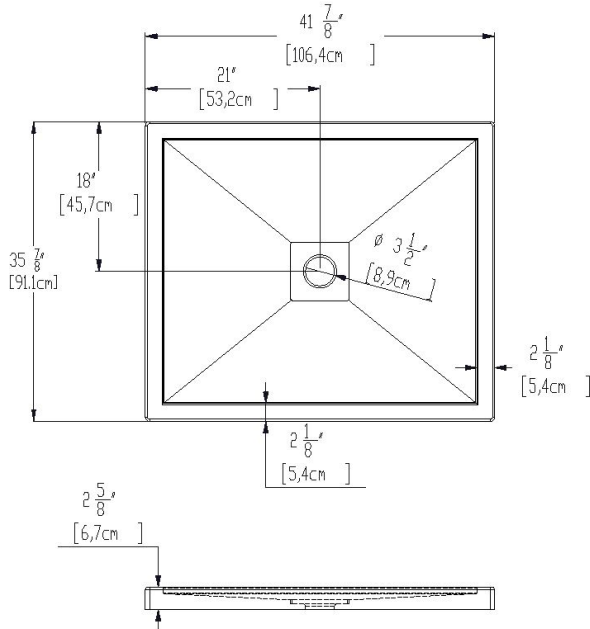

Base 42x36 square drain cover

Product code: **SB4236**

Nominal dimensions: **42" x 36" x 2.625" [106.7 cm x 91.4 cm x 6.7 cm]**

Material: **acrylic**

Draft revision : **20240110123830**

Draft and specs

Specifications	
Textured floor:	no
Footrest:	no
Characteristics:	

Remarks	
All measures have a precision of ± 1/4" (0,63cm) If a measure is present on one side only, part is symmetrical	

Available options	
Shower seat:	
Shower door :	PB136 PB142 PB24236 PR23642 EKO48