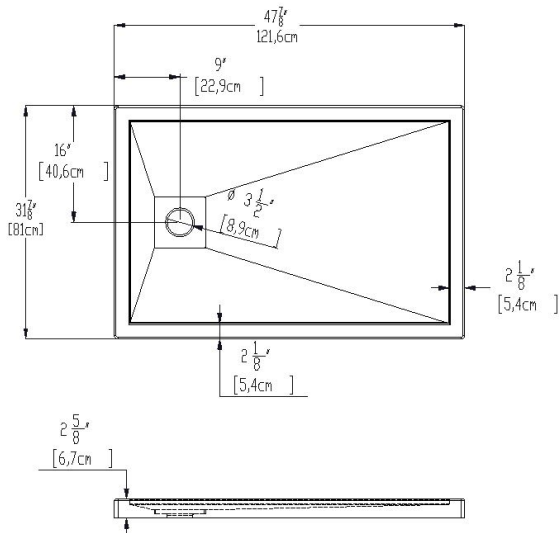

Base 48x32 left hand square drain cover

Product code: **SB48L32**

Nominal dimensions: **48" x 32" x 2.625" [121.9 cm x 81.3 cm x 6.7 cm]**

Material: **acrylic**

Draft revision : **20240109141325**

Draft and specs

Specifications

Textured floor: **no**

Footrest: **no**

Characteristics:

Remarks

All measures have a precision of $\pm 1/4$ " (0,63cm)
If a measure is present on one side only, part is symmetrical

Available options