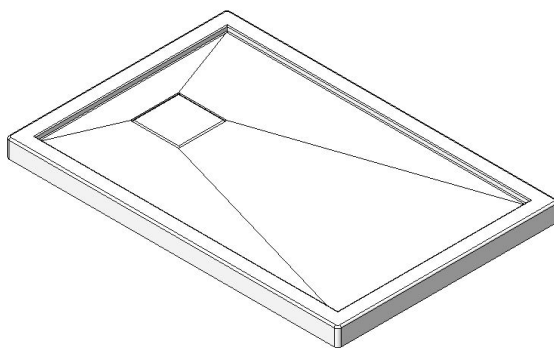

Base 48x32 left hand square drain cover

Product code: **SB48L32**

Nominal dimensions: **48" x 32" x 2.625" [121.9 cm x 81.3 cm x 6.7 cm]**

Material: **acrylic**

Draft revision : **20240109141325**

Draft and specs

Specifications

Textured floor: **no**

Footrest: **no**

Characteristics:

Remarks

All measures have a precision of $\pm 1/4$ " (0,63cm)
If a measure is present on one side only, part is symmetrical

Available options

Shower seat:

Shower door : **FP32 FP32R48 PB148 PB24832
EKO48 EKO48R32 PBS48
PBS48R32 PBS48R232**

Additional note(s):

Integrated tile flanges not shown. To be specified when ordering. Aluminum tile flanges can be supplied as an option. *The "X" configuration has no tiling flange. The aluminum tile flanges are provided, but not factory installed.