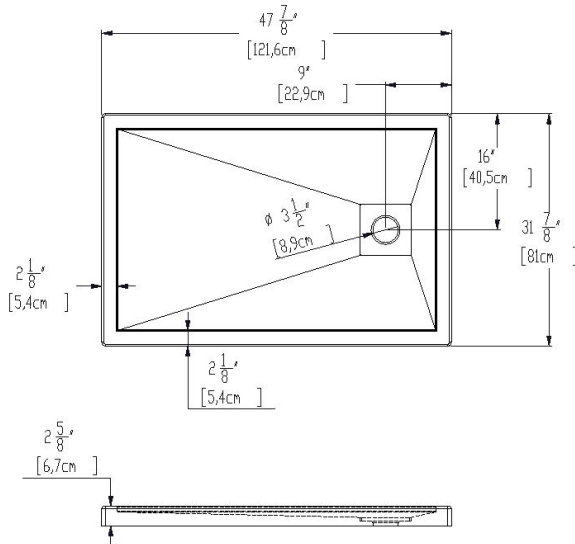

**Base 48x32 right hand square drain cover**

Product code: **SB48R32**

Nominal dimensions: **48" x 32" x 2.625" [121.9 cm x 81.3 cm x 6.7 cm]**

Material: **acrylic**

Draft revision : **20240109141404**

**Draft and specs**

**Specifications**

Textured floor: **no**

Footrest: **no**

Characteristics:

**Remarks**

All measures have a precision of  $\pm 1/4$ " (0,63cm)  
If a measure is present on one side only, part is symmetrical

**Available options**

Shower seat:

Shower door : **FP32 FP32R48 PB148 PB24832  
EKO48 EKO48R32 PBSD48  
PBSD48R32 PBSD48R232**

**Additional note(s):**

Integrated tile flanges not shown. To be specified when ordering. Aluminum tile flanges can be supplied as an option. \*The "X" configuration has no tiling flange. The aluminum tile flanges are provided, but not factory installed.