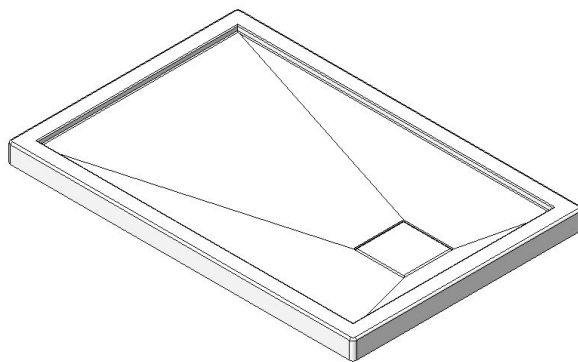

**Base 48x32 right hand square drain cover**

Product code: **SB48R32**

Nominal dimensions: **48" x 32" x 2.625" [121.9 cm x 81.3 cm x 6.7 cm]**

Material: **acrylic**

Draft revision : **20240109141404**

**Draft and specs**

**Specifications**

Textured floor: **no**

Footrest: **no**

Characteristics:

**Remarks**

All measures have a precision of  $\pm 1/4$ " (0,63cm)  
If a measure is present on one side only, part is symmetrical

**Available options**

Shower seat:

Shower door : **FP32 FP32R48 PB148 PB24832  
EKO48 EKO48R32 PBSD48  
PBSD48R32 PBSD48R232**

**Additional note(s):**

Integrated tile flanges not shown. To be specified when ordering. Aluminum tile flanges can be supplied as an option. \*The "X" configuration has no tiling flange. The aluminum tile flanges are provided, but not factory installed.