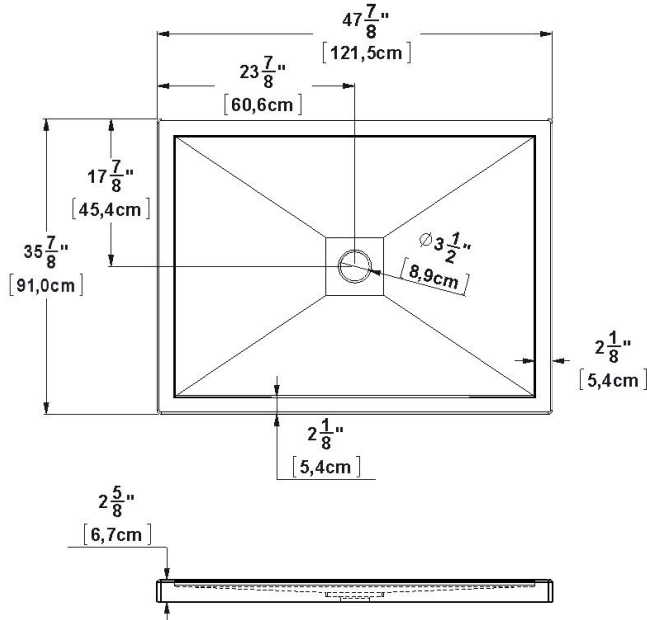

Base 48x36 square drain cover

Product code: **SB4836**

Nominal dimensions: **48" x 36" x 2.625" [121.9 cm x 91.4 cm x 6.7 cm]**

Material: **acrylic**

Draft revision : **20240109141424**

Draft and specs

Specifications

Textured floor: **no**

Footrest: **no**

Characteristics:

Remarks

All measures have a precision of $\pm 1/4"$ (0,63cm)
If a measure is present on one side only, part is symmetrical

Available options

Shower seat: