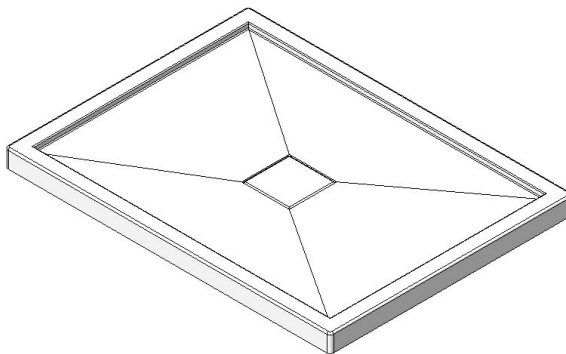

Base 48x36 square drain cover

Product code: **SB4836**

Nominal dimensions: **48" x 36" x 2.625" [121.9 cm x 91.4 cm x 6.7 cm]**

Material: **acrylic**

Draft revision : **20240109141424**

Draft and specs

Specifications

Textured floor: **no**

Footrest: **no**

Characteristics:

Remarks

All measures have a precision of $\pm 1/4"$ (0,63cm)
If a measure is present on one side only, part is symmetrical

Available options

Shower seat: