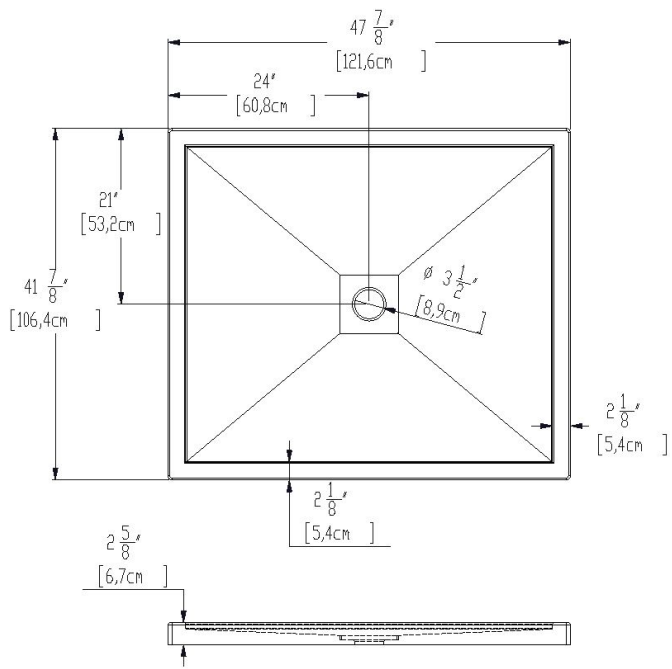

Base 48x42 square drain cover

Product code: **SB4842**

Nominal dimensions: **48" x 42" x 2.625" [121.9 cm x 106.7 cm x 6.7 cm]**

Material: **acrylic**

Draft revision : **20230113142438**

Draft and specs

Specifications

Textured floor: **no**

Footrest: **no**

Characteristics:

Remarks

All measures have a precision of $\pm 1/4$ " (0,63cm)
If a measure is present on one side only, part is symmetrical

Brides/Flanges: X

Available options

Shower seat:

Shower door : **PB142 PB148 PB24842
PR24248 EKO48 PBSD48
PBSD48R42 PBSD48R242**

Additional note(s):

Aluminum tile Flanges supplied but NOT installed.

IMPORTANT NOTE :

Specifications, dimensions and models are subject to change.
Visit our website <http://www.oceania-attitude.com> to access up-to-date dimensions and informations. In all cases, information on the website is the most up-to-date.