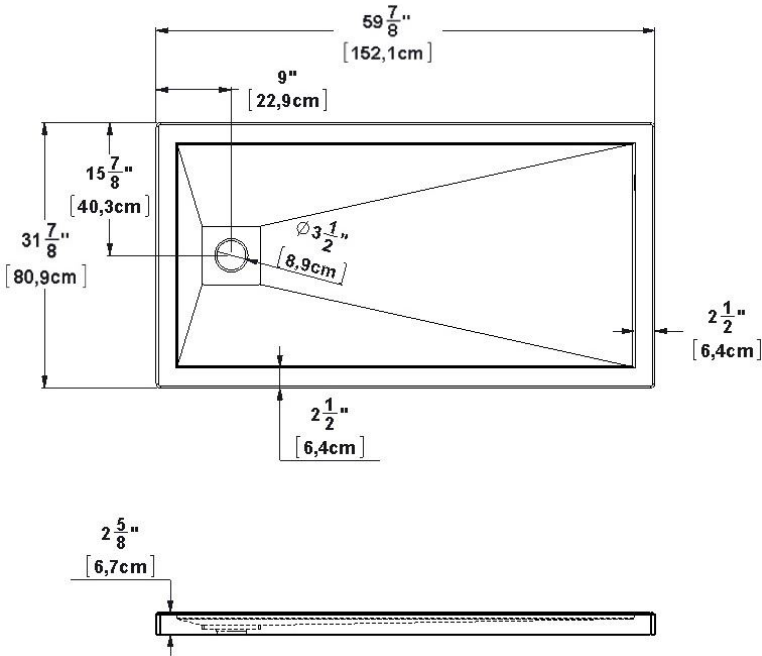

Base 60x32 left hand square drain cover

Product code: **SB60L32**

Nominal dimensions: **60" x 32" x 2.625" [152.4 cm x 81.3 cm x 6.7 cm]**

Material: **acrylic**

Draft revision : **20240109141624**

Draft and specs

Specifications
Textured floor: no
Footrest: no
Characteristics:

Remarks
All measures have a precision of $\pm 1/4"$ (0,63cm) If a measure is present on one side only, part is symmetrical

Available options
Shower seat:
Shower door : FP32 EKO60 EKO60R32 PBSD60 PBSD60R32 PBSD60R232