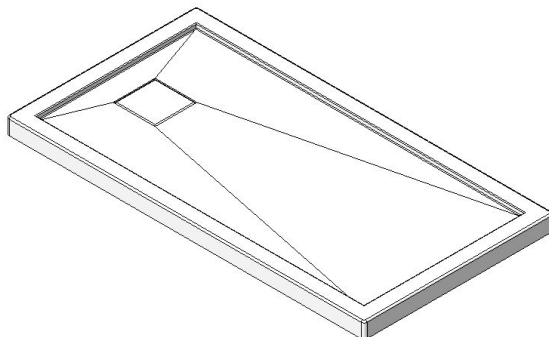

Base 60x32 left hand square drain cover

Product code: **SB60L32**

Nominal dimensions: **60" x 32" x 2.625" [152.4 cm x 81.3 cm x 6.7 cm]**

Material: **acrylic**

Draft revision : **20240109141624**

Draft and specs

Specifications
Textured floor: no
Footrest: no
Characteristics:

Remarks
All measures have a precision of $\pm 1/4"$ (0,63cm) If a measure is present on one side only, part is symmetrical

Available options
Shower seat:
Shower door : FP32 EKO60 EKO60R32 PBSD60 PBSD60R32 PBSD60R232