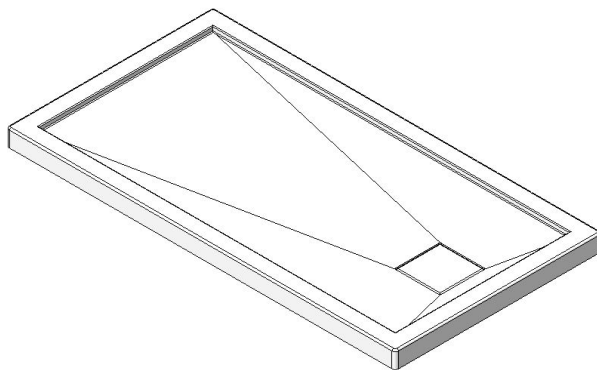

IMPORTANT NOTE :

Specifications, dimensions and models are subject to change. Visit our website <http://www.oceania-attitude.com> to access up-to-date dimensions and informations. In all cases, information on the website is the most up-to-date.