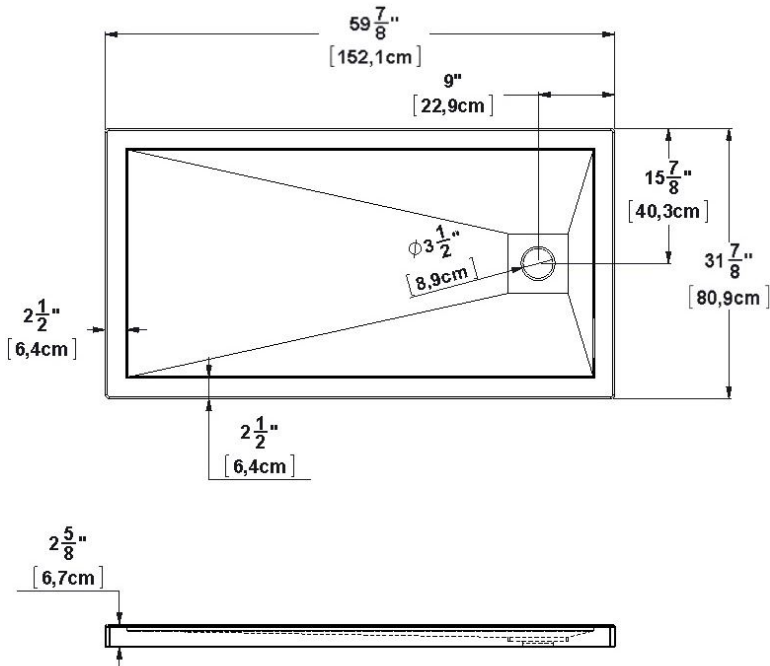

**Base 60x32 right hand square drain cover**

Product code: **SB60R32**

Nominal dimensions: **60" x 32" x 2.625" [152.4 cm x 81.3 cm x 6.7 cm]**

Material: **acrylic**

Draft revision : **20240109141735**

**Draft and specs**

**Specifications**

Textured floor: **no**

Footrest: **no**

Characteristics:

**Remarks**

All measures have a precision of  $\pm 1/4"$  (0,63cm)  
If a measure is present on one side only, part is symmetrical