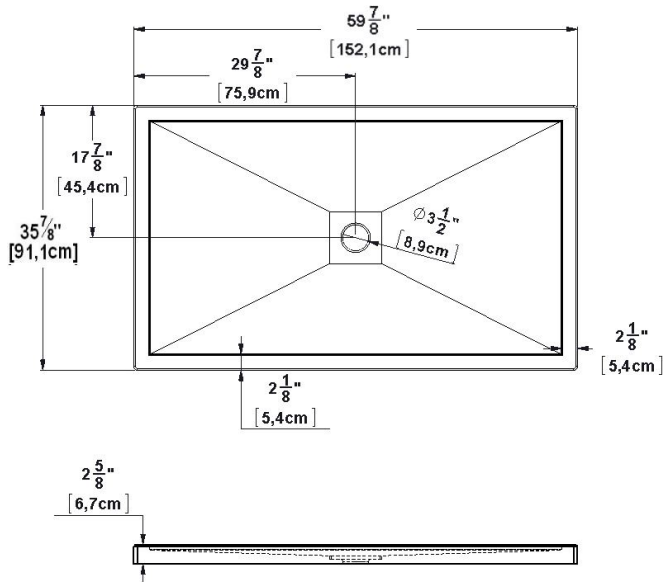

Base 60x36 square drain cover

Product code: **SB6036**

Nominal dimensions: **60" x 36" x 2.625" [152.4 cm x 91.4 cm x 6.7 cm]**

Material: **acrylic**

Draft revision : **20240109141804**

Draft and specs

Specifications

Textured floor: **no**

Footrest: **no**

Characteristics:

Remarks

All measures have a precision of $\pm 1/4"$ (0,63cm)
If a measure is present on one side only, part is symmetrical

Available options

Shower seat: