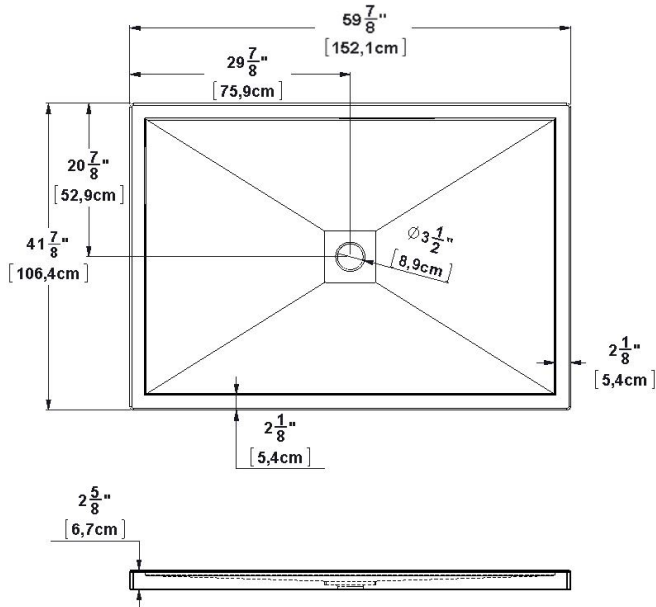

**Base 60x42 square drain cover**

Product code: **SB6042**

Nominal dimensions: **60" x 42" x 2.625" [152.4 cm x 106.7 cm x 6.7 cm]**

Material: **acrylic**

Draft revision : **20240109141820**

**Draft and specs**

**Specifications**

Textured floor: **no**

Footrest: **no**

Characteristics:

**Remarks**

All measures have a precision of  $\pm 1/4"$  (0,63cm)  
If a measure is present on one side only, part is symmetrical