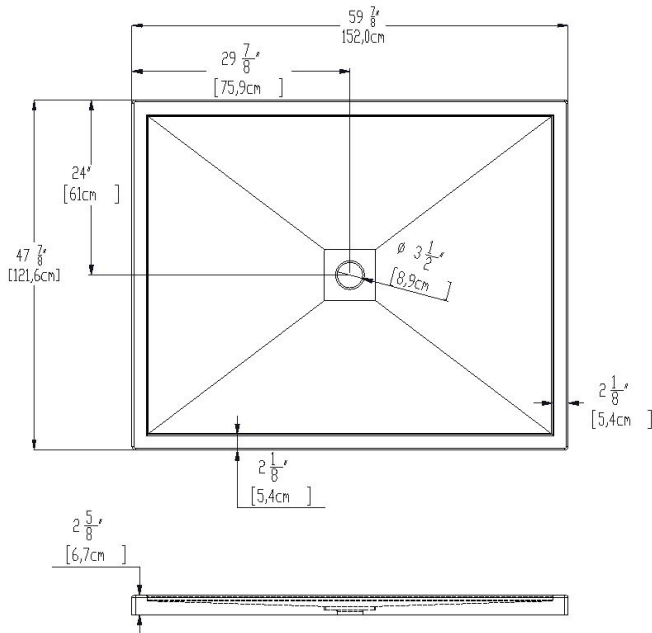

**Base 60x48 square drain cover**

Product code: **SB6048**

Nominal dimensions: **60" x 48" x 2.625" [152.4 cm x 121.9 cm x 6.7 cm]**

Material: **acrylic**

Draft revision : **20230113143212**

**Draft and specs**

**Specifications**

Textured floor: **no**

Footrest: **no**

Characteristics:

**Remarks**

All measures have a precision of  $\pm 1/4"$  (0,63cm)  
If a measure is present on one side only, part is symmetrical

Brides/Flanges: X

**Available options**

Shower seat:

Shower door : **PB148 EKO60 PBSD60  
PBSD60R48 PBSD60R248**

Additional note(s):

Aluminum tile Flanges supplied but NOT installed.

**IMPORTANT NOTE :**

Specifications, dimensions and models are subject to change.  
Visit our website <http://www.oceania-attitude.com> to access up-to-date dimensions and informations. In all cases, information on the website is the most up-to-date.